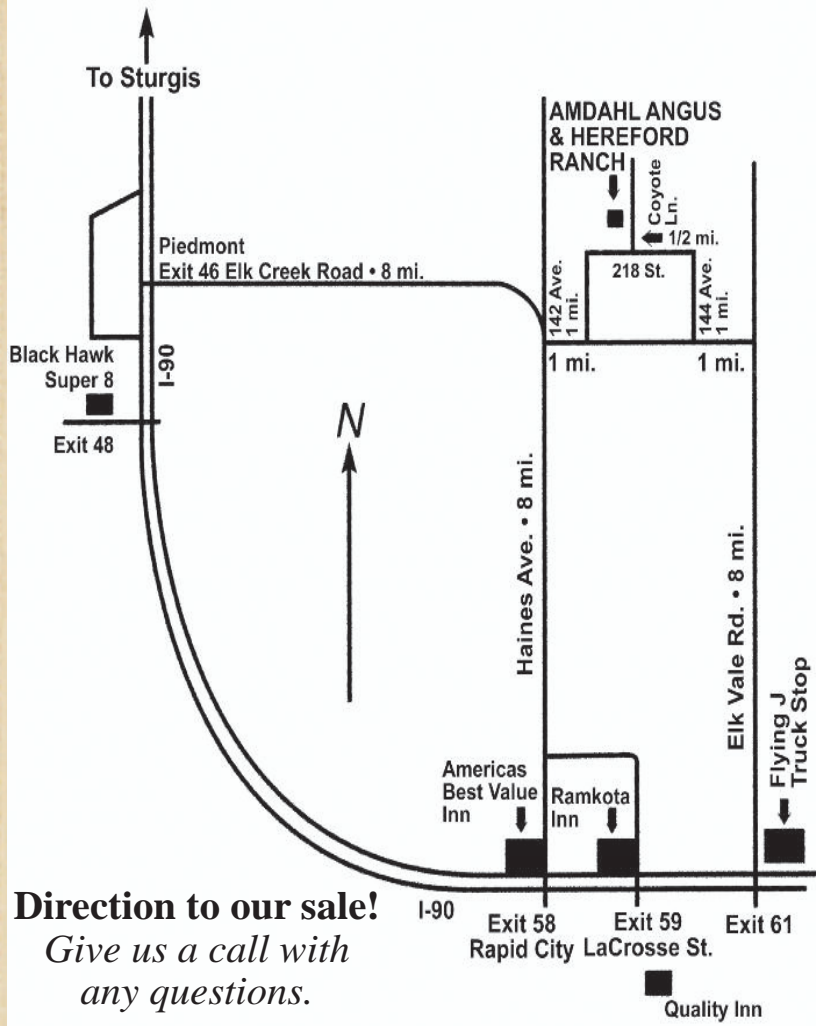

We want to express appreciation for Tige Reinhold's life and influence in the community. He started Rainbow Bible Ranch and the ministry continues with the Larry & Robin Reinhold family and staff. The Reinholds have always enjoyed Hereford cattle and attended many Baker Hereford sales.

Take Advantage of the Proof

- Hybrid Vigor
- Added Pounds
- Heterosis
- Saleability