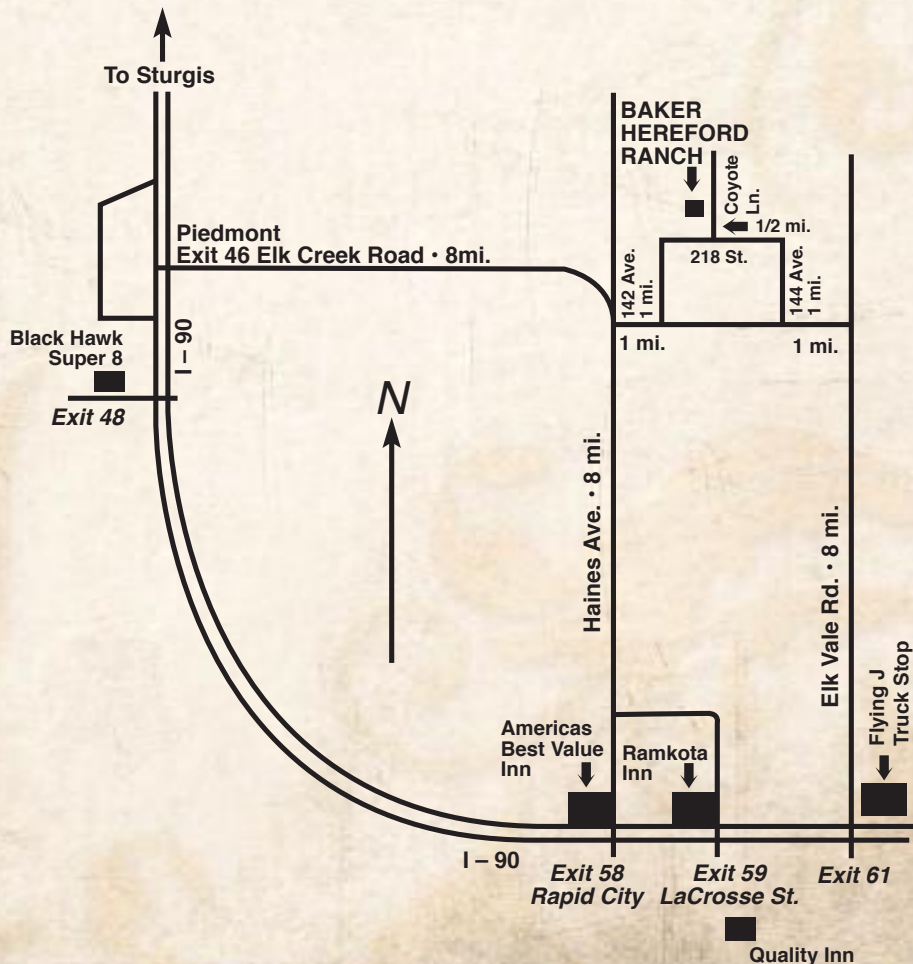

The American Cowboy will ride tall in the saddle as they provide the world with a healthful, tasty and dependable piece of red meat.

We are on the world market with our agricultural products today and in the future. Your success and your future generations depend on common sense decisions today.

THE BALLS IN OUR COURT!!

The **Premier Performance Sale** is a joint venture of 2 longtime proven seed stock providers. The BAKER'S @ 69 years & The AMDAHL'S @ 42 years provide many generations of superior seed stock selection. Both outfits have been involved in total performance record keeping and do provide you with seed stock that is predictable in calving ease traits but still have the balanced growth, carcass and maternal characteristics needed for your continuing cowherds. These longtime herds provide the performance data & EPD's that can be counted on.

HEREFORDS and ANGUS - ANGUS and HEREFORDS!!! Still the only way to get the ever popular F1 BWF. The consistent market toppers!!!!

**2 HERDS - 2 BREEDS = 1 GREAT SET OF BULLS.
TAKE ADVANTAGE OF THE OPPORTUNITY!!!!**

Art Handel – Handel Marketing LLC
605-391-8233
50 years of Marketing Experience.