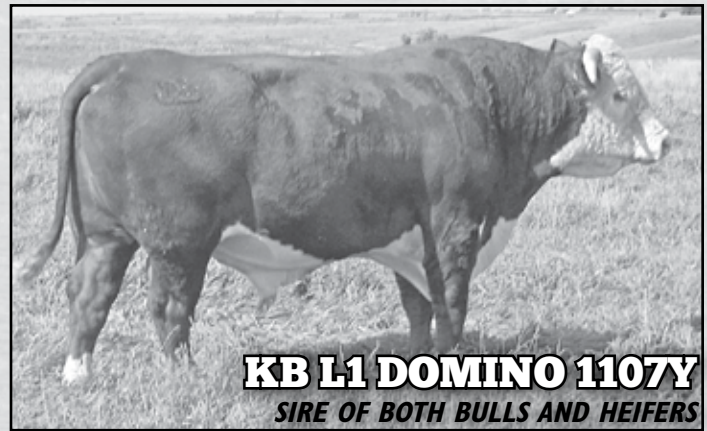

KB L1 DOMINO 1107Y Sons

KB LI DOMINO 1107Y {DLF,HYF,IEF}

DOB: 2/10/2011 • REG. #: 43179265 • BW: 84 • WW: 762

CL I DOMINO 206M {DLF,HYF,IEF}
HH ADVANCE 5104R {SOD,CHB,DLF,IEF}
HH MISS ADVANCE 153L {DOD,DLF,IEF}

CL I DOMINO 9126J IET {SOD,DLF,IEF}
CL I DOMINETTE 825H {DOD,DLF,HYF,IEF}
CL I DOMINO 986J {SOD,DLF,IEF}
HH MISS ADVANCE 912J

KB LI DOMINO 521R {DLF,HYF,IEF}
MONTANA MISS 760T {DOD,DLF,HYF,IEF}
MONTANA MISS 524R {DLF,HYF,IEF}

CL I DOMINO 3138N IET {DLF,HYF,IEF}
MONTANA MISS 310 {DOD,DLF,HYF,IEF}
GB LI DOMINO 175E {CHB,SOD,DLF,HYF,IEF}
MONTANA MISS 1164

BW	WW	YW	M	M&G	CW	FAT	REA	MRB	CHB$
3.9	65	114	33	66	79	-0.029	0.70	-0.03	$33

A pigmented red marked 5104 son that has frame, length, depth, thickness and powerful EPDs. Dam, 760, is an elite producer. Big, long, volume 521 daughter. 1107's daughters are terrific in thickness, milk and size. His sons are deep ribbed and gentle.

LOT # 22 BJ 1107 DOMINO 623I

DOB: 3/11/2016 • REG. #: 43715647 • BW: 80 • 205: 630 • RATIO: 101

HH ADVANCE 5104R {SOD,CHB,DLF,IEF}
KB LI DOMINO 1107Y {DLF,HYF,IEF}
MONTANA MISS 760T {DOD,DLF,HYF,IEF}

CL I DOMINO 206M {DLF,HYF,IEF}
HH MISS ADVANCE 153L {DOD,DLF,IEF}
KB LI DOMINO 521R {DLF,HYF,IEF}
MONTANA MISS 524R {DLF,HYF,IEF}

K CENTURION LAD 433
BJ CENTURION GAL 1236
BJ DOMINETTE 802

KB CENTURION 179 {SOD}
K LADY ADVANCER 077 {DOD}
IH 7159 DOMINO 9597
BJ MISS ADVANCER 1150 {DOD}

BW	WW	YW	M	M&G	CW	FAT	REA	MRB	CHB$
5.1	60	101	26	56	73	-0.012	0.46	-0.04	$28

Real yellow bull with a great disposition. A whale of a calf. His cow really milks, very thick yellow cow.