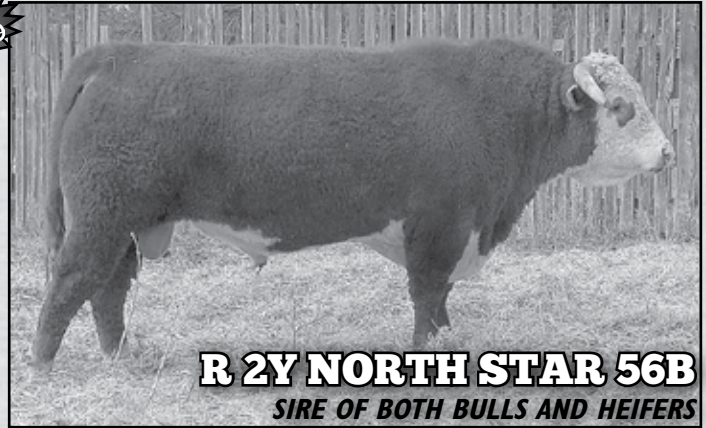

R 2Y NORTH STAR 56B Sons

R 2Y NORTH STAR 56B {DLF,HYF,IEF}

DOB: 3/25/2014 • REG. #: 43495973 • BW: 74 • WW: 631

New
Herd Site

SNS 838S MARK LAD 34W
YV 34W MAJOR MARK LAD 2Y {DLF,HYF,IEF}
YV 46R MAJOR MAMA 950W

AD 33H LAD 838S
SNS 232P PYRAMID GAL 1T
MW MAJOR 46R
SNS 67F SILVER SKY LADY 107H

R 157K NORTH STAR 54U {DLF,IEF}
R STARLETTE 037 {DLF,HYF,IEF}
R STARLETTE 803

K 64H RIBSTONE LAD 157K {CHB,SOD,DLF,HYF,IEF}
R STARLETTE 105 {DOD,DLF,IEF}
CJH LI DOMINO 0041 {SOD,DLF,IEF}
R STARLETTE 263

BW	WW	YW	M	M&G	CW	FAT	REA	MRB	CHB$
1.3	39	55	21	41	54	0.085	-0.05	0.22	$15

Tremendous ease of birth sire. Full brother to 43A that Stuber purchased in Ridder's 2014 sale. His dam is modest sized and a standout producer. I call this bull chubby. He is always in great shape. His calves are very deep bodied and look to be easy fleshing also. Our heifer bull the last two years.

LOT # 48 BJ 56B MAJOR LAD 6146

DOB: 3/23/2016 • REG. #: 43715584 • BW: 65 • 205: 533 • RATIO: 86

YV 34W MAJOR MARK LAD 2Y {DLF,HYF,IEF}
R 2Y NORTH STAR 56B {DLF,HYF,IEF}
R STARLETTE 037 {DLF,HYF,IEF}

SNS 838S MARK LAD 34W
YV 46R MAJOR MAMA 950W
R 157K NORTH STAR 54U {DLF,IEF}
R STARLETTE 803

KB LI DOMINO 454P {SOD,DLF,IEF}
MONTANA MISS 403B
MONTANA MISS 185Y

CL I DOMINO 9126J IET {SOD,DLF,IEF}
KB MISS MARK 144
CL I DOMINO 993W {DLF,HYF,IEF}
MONTANA MISS 666

BW	WW	YW	M	M&G	CW	FAT	REA	MRB	CHB$
0.7	36	59	27	44	53	0.038	0.11	0.11	$16

Two ring eyes, thick over the top. Out of a 454P cow I bought on Baker's dispersion sale. Should work on heifers.