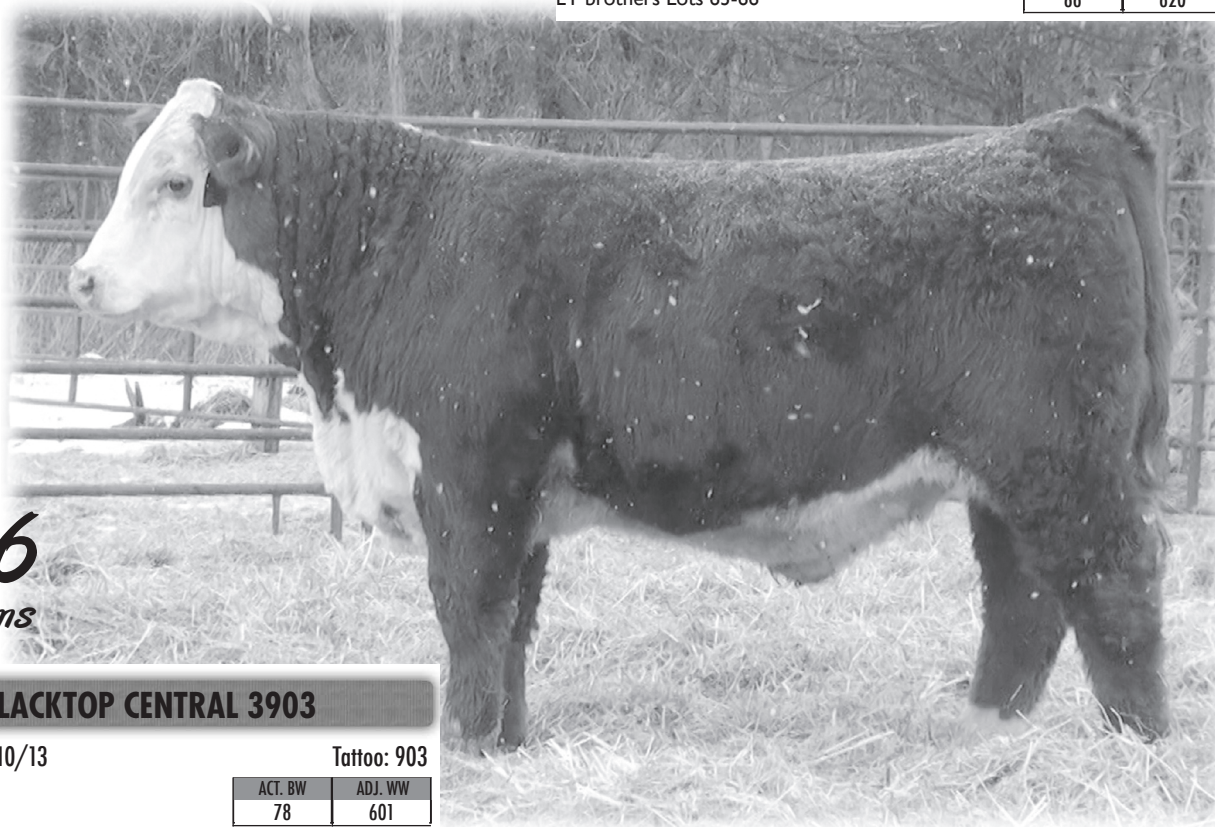

65

BLACKTOP TIME MACHINE 3857

Blacktop Farms

Birth Date: 2/12/13

Horned

Tattoo: 857

ET brothers Lots 63-66

ACT. BW	ADJ. WW
86	620