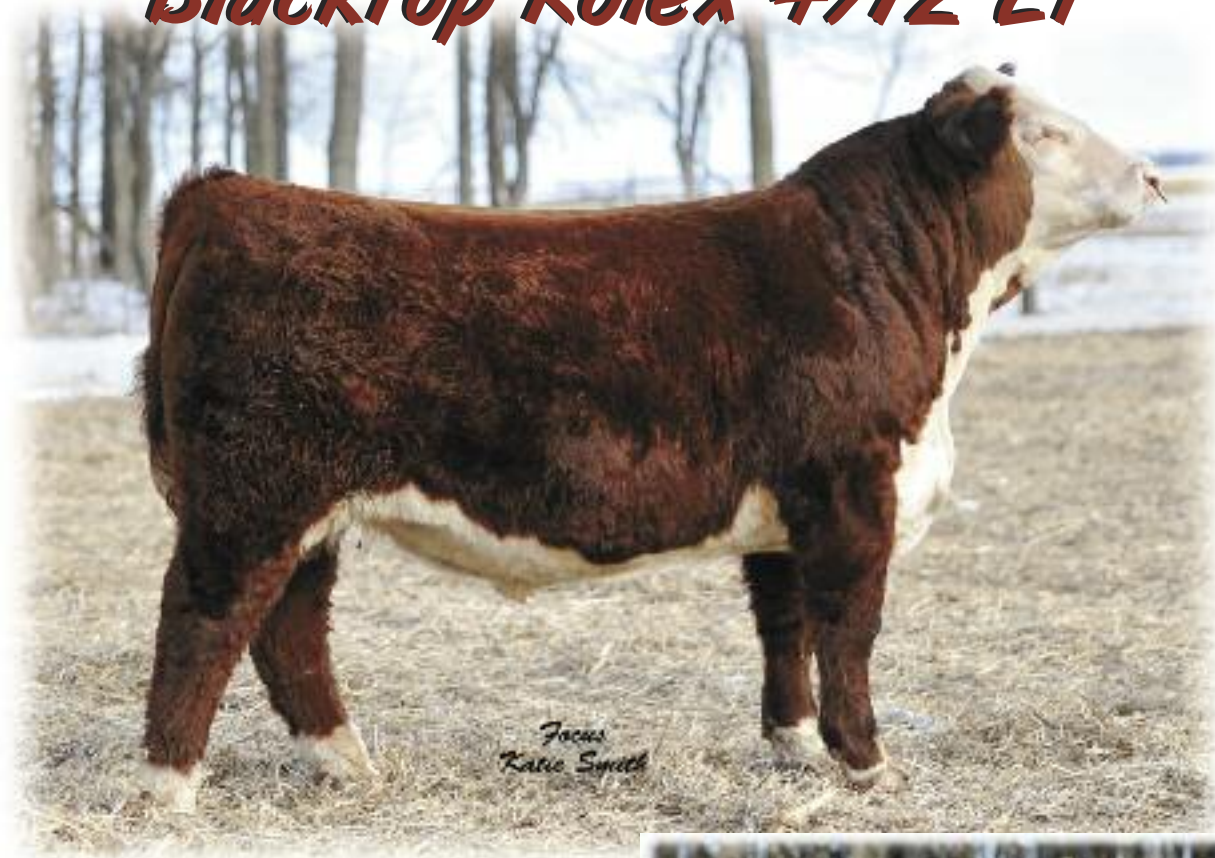

BlackTop Rolex 4912 ET

*Semen for sale
$50/straw*