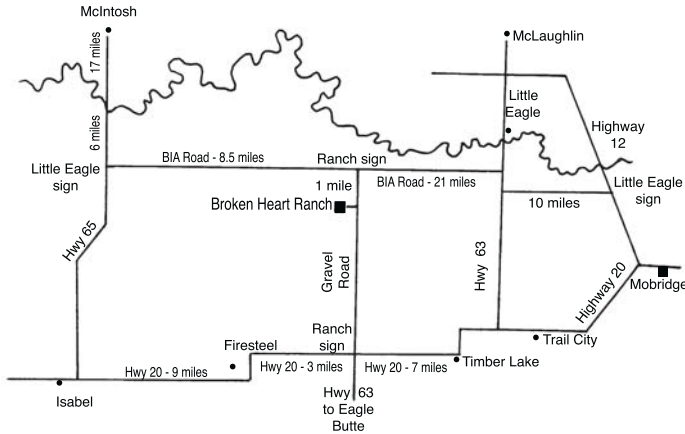

The Pederson Broken Heart Ranch crew

Gary and Sue

Chad, Lisa and Bricelyn

Tim Johnson

BROKEN HEART RANCH

RED ANGUS & QUARTER HORSES

39th Annual Production Sale *Wednesday, March 1, 2017*

1:00 p.m. MST • Storm Date: March 5, 2017

SALE LOCATION:

At the Ranch – Firesteel, South Dakota
 3 miles east, 11 miles north of Firesteel or 7 miles west and 11 miles north of Timber Lake

PHONE:

Sale Barn 605-865-3190

OFFERING:

96 Registered Red Angus Yearling Bulls
 90 Commercial Red Angus Open Heifers