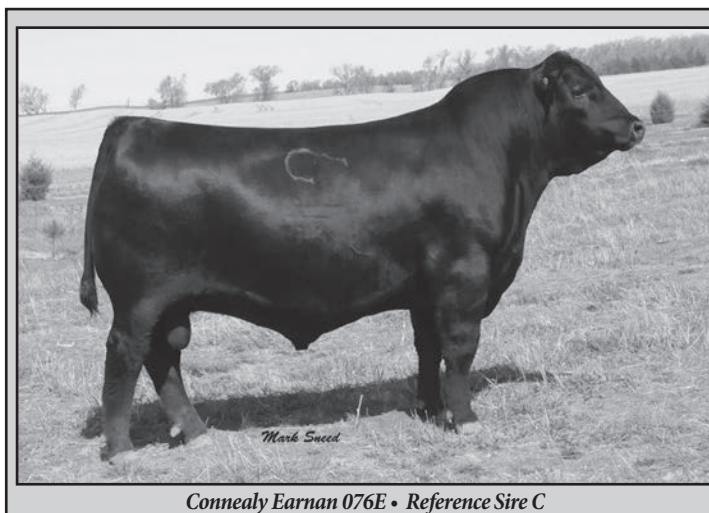

S GRID MAKER 5131
S LADY ELBA 775
#S LADY ELBA 7018

GAMBLES ROYAL FLUSH
LAGRAND PRIDE 7140
#BOYD ON TARGET 1083
VISION EDELLA 337
#G A R GRID MAKER
LEGENDARY ELCONA 552
KEN CARYL RIGHT TIME 139A
GB ELBA 0046

BW	83
Adj. 205	726
Adj. 365	1402
ADG	4.2

CED	BW	WW	YW	Milk	CW	Marb.	RE	Fat	$W	$F	$B
0	2.8	53	94	13	41	0.72	0.33	0.003	34.97	55.16	141.83

- Performance Sire
- This bull is doing everything in a balanced manner. From his EPD's to his 50K, to his weights he is showing balance.
- This balance combined with the muscle he is displaying will make him a sire that does everything well with no misses on any traits.
- His dam is a wide based Grid Maker granddaughter.

30 Diamond J Unanimous 5290 ISOK

DOB: 3/27/2015 Reg: 18287384 Tattoo: 5290

VISIONTOPLINE ROYAL STOCKMAN
VISION UNANIMOUS 1418
#VISION EDELLA 665

S ALLIANCE 3313
S IDEAL 7228
S IDEAL 4233

GAMBLES ROYAL FLUSH
LAGRAND PRIDE 7140
#BOYD ON TARGET 1083
VISION EDELLA 337
PAWS UP ALLIANCE 9561
PAWS UP 9048 EMULATION EXT
MC CUMBER 9015 DURABULL 1169
#S IDEAL 0119

BW	75
Adj. 205	759
Adj. 365	1330
ADG	3.6

CED	BW	WW	YW	Milk	CW	Marb.	RE	Fat	$W	$F	$B
6	0.4	50	91	22	38	0.46	0.26	0.024	52.78	49.14	121.09

- Calving Ease
- Heifer bull out of Unanimous and a S Alliance 3313 daughter.
- Very balanced trait bull, he does everything well and nothing bad.
- Dam's nursing ratio is 99 and she is also a paternal sister to our herd bull selling today S Alliance 3428.

Connealy Earnan 076E • Reference Sire C

C Connealy Earnan 076E

DOB: 8/03/2010 Reg: 16969555 Tattoo: 076E

#KMK ALLIANCE 6595 I87
CONNEALY CONSENSUS
BLINDA OF CONANGA 004

CONNEALY TOBIN
BRAZILA OF CONANGA 3991 839A
BRESHA OF CONANGA 1251

#SITZ ALLIANCE 6595
#G A R EXT 916
#RITO 616 OF 4B20 6807
BLENDA OF CONANGA 129
#BON VIEW NEW DESIGN 208
DELIA OF CONANGA 667
#CONNEALY DEEP CANYON 454
#BREETA OF CONANGA 525

CED	BW	WW	YW	Milk	CW	Marb.	RE	Fat	$W	$F	$B
-10	+4.4	+76	+133	+12	+56	+87	+64	+0.069	+54.39	+114.44	+177.36

- FOR REFERENCE ONLY