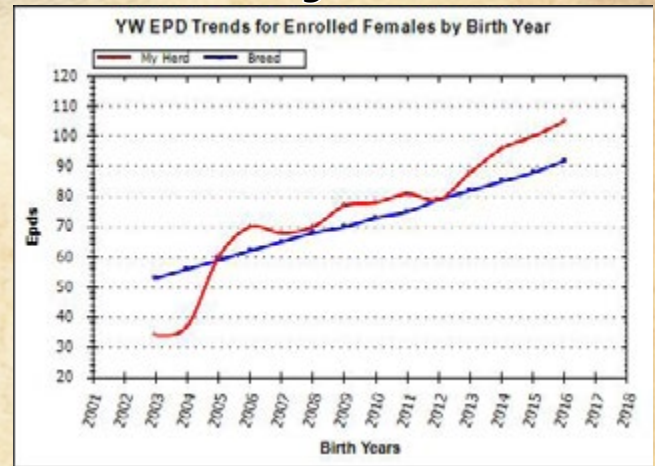

#GRANDVIEW WOMACK DIRECT
SPRING VALLEY PRINCESS 7878
#SPRING VALLEY MS KRUGERRAND

PAWS UP ALLIANCE 9561
PAWS UP 9048 EMULATION EXT
#GDAR GAME DAY 449
#S EBLINETTE 337
#B/R NEW DESIGN 036
MENG'S MISS SKYMERE 788
#KRUGERRAND OF DONAMERE 490
SPRING VALLEY PRINCESS 787

BW	61
Adj. 205	709
WWR	97
WDA	3.47

CED	BW	WW	YW	Milk	CW	Marb.	RE	Fat	$W	$F	$B
8	0.4	41	68	22	38	0.34	0.41	0.009	38.62	18.04	113.37

- Calving ease.
- Medium framed.
- Very nice, put-together heifer bull.
- Dam's WWR 100 and still in production at 14 years of age.

Diamond J Explorer 6428

DOB: 5/2/2016

Reg: 18501045

Tattoo: 6428

#BASIN EXCITEMENT
HOOVER EXPLORER
#QUEEN OF ELLSTON H115

#CONNEALY CONSENSUS 7229
DIAMOND J PRIMROSE 454
#E A BLACK LADY 0345

BASIN EXPEDITION R156
BASIN LADY S532 AK
#TC FRICTION 5130
#QUEEN OF ELLSTON C50
#CONNEALY CONSENSUS
BLUE LILLY OF CONANGA 16
E A MAIN ATTRACTION 8014
E A VALEDICTORIAN 879

BW	65
Adj. 205	711
WWR	97
WDA	3.29

CED	BW	WW	YW	Milk	CW	Marb.	RE	Fat	$W	$F	$B
8	1.3	55	101	27					50.57	61.4	

- Calving ease, 65 lbs BW.
- Explorer sons are some of our best for siring calves out of heifers that perform extremely well.
- They wean off with very good weights and keep growing in the feedlot.

Diamond J Quad Trac 6397

DOB: 4/13/2016

Reg: 18501024

Tattoo: 6397

#S A V BRAND NAME 9115
DIAMOND J QUAD TRAC 3006
TOKACH BLACK LADY 9048

21AR BUSHWACKER E31A
21AR MARGIE 0463
21AR MARGIE C020

#S A V BISMARCK 5682
#S A V BLACKCAP MAY 5530
#HARB PENDLETON 765 J H
TOKACH BLACK LADY 2578
#B C C BUSHWACKER 41-93
MS C C BLACKCAP 0196-211
#CONNEALY FREIGHTLINER
GLORY B MARGIE 020Q

BW	78
Adj. 205	624
WWR	85
WDA	3.14

CED	BW	WW	YW	Milk	CW	Marb.	RE	Fat	$W	$F	$B
3	1.8	36	69	20	29	0.11	0.3	0.021	26.57	26.21	85.48

- Calving ease, 78 lbs BW.
- S A V Brand Name grandson.
- Potential of siring a very desirable calf being capacious with plenty of power.
- Dam is medium sized and very broody, easy keeper.

Diamond J Guaranteed 6407

DOB: 4/18/2016

Reg: 18501029

Tattoo: 6407

ELLINGSON GUARANTEED 0023
SCHAFF GUARANTEE 4520
EA DUCHESS 4101

#HA PROGRAM 5652
M A R PROGRAM 902
M A R GRID LADY 713

#SITZ DIMENSION 8607
EA BLACKCLASS 8868
#B C C BUSHWACKER 41-93
S A V DUCHESS 5142
HA FUTURE DIRECTION 3540
HA BLACKCAP LADY 2782
#TC GRIDIRON 258
M A R CHECKMATE TRAVELER 319

BW	83
Adj. 205	712
WWR	97
WDA	3.6

CED	BW	WW	YW	Milk	CW	Marb.	RE	Fat	$W	$F	$B
1	3.7	55	100	22	42	0.33	0.57	-0.02	41.31	66.28	133.61

- Performance sire.
- Large framed.
- Lots of power on both sides of this bull's pedigree.
- Dam's WWR 102, YWR 106.

Diamond J Alliance 6412

DOB: 4/22/2016

Reg: 18501033

Tattoo: 6412

S ALLIANCE 3313
S ALLIANCE 3428
S EBLINETTE 0157

M A S BUZZ 4512
#E A TRAVEL MAID 875
M A S TRAVEL MAID 5157

PAWS UP ALLIANCE 9561
PAWS UP 9048 EMULATION EXT
#GDAR GAME DAY 449
#S EBLINETTE 337
#S A V 8180 TRAVELER 004
S A V ALLIANCE 2606
S A V GRIDMAKER 2751
P A R TRAVELING DAQUANTE 59

BW	77
Adj. 205	633
WWR	87
WDA	3.22

CED	BW	WW	YW	Milk	CW	Marb.	RE	Fat	$W	$F	$B
2	2.9	45	81	19	38	0.2	0.36	0.038	31.72	29.66	96.76

- Performance sire.
- Medium framed.
- Very attractive, nice muscle pattern.
- Dam's WWR 102, YWR 103.
- Dam is still in production at 10 years of age.

Diamond J Guaranteed 6432

DOB: 5/7/2016

Reg: 18501049

Tattoo: 6432

ELLINGSON GUARANTEED 0023
SCHAFF GUARANTEE 4520
EA DUCHESS 4101

ELLINGSON FINAL ANSWER 0336
DIAMOND J BLACKBIRD 3128
#TOKACH LADY RITO 9367

#SITZ DIMENSION 8607
EA BLACKCLASS 8868
#B C C BUSHWACKER 41-93
S A V DUCHESS 5142
#S A V FINAL ANSWER 0035
E A BLACKCAP 831
TOKACH NEW FRONTIER 5275
TOKACH LADY RITO 4045

BW	80
Adj. 205	862
WWR	118
WDA	4.23

CED	BW	WW	YW	Milk	CW	Marb.	RE	Fat	$W	$F	$B
2	3.6	65	115	23					48.38	80.24	

- Performance sire.
- Larger framed.
- Individual WWR 118.
- Dam's WWR 100.

Diamond J Females EPD comparison to the Angus Breed.