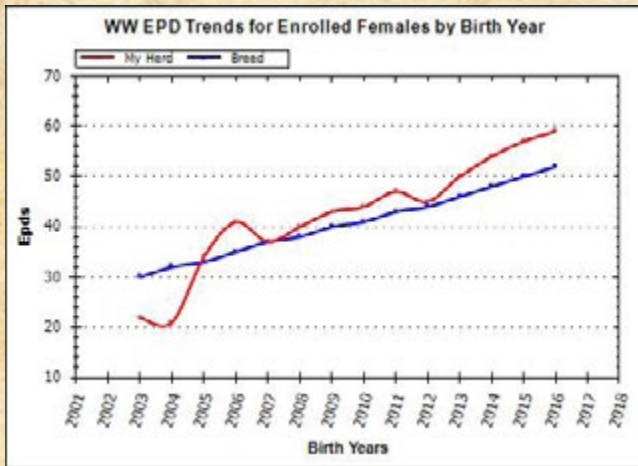

#GRANDVIEW WOMACK DIRECT
SPRING VALLEY PRINCESS 7878
#SPRING VALLEY MS KRUGERRAND

PAWS UP ALLIANCE 9561
PAWS UP 9048 EMULATION EXT
#GDAR GAME DAY 449
#S EBLINETTE 337
#B/R NEW DESIGN 036
MENG'S MISS SKYMERE 788
#KRUGERRAND OF DONAMERE 490
SPRING VALLEY PRINCESS 787

BW	61
Adj. 205	709
WWR	97
WDA	3.47

CED	BW	WW	YW	Milk	CW	Marb.	RE	Fat	$W	$F	$B
8	0.4	41	68	22	38	0.34	0.41	0.009	38.62	18.04	113.37

- Calving ease.
- Medium framed.
- Very nice, put-together heifer bull.
- Dam's WWR 100 and still in production at 14 years of age.

Diamond J Explorer 6428

DOB: 5/2/2016

Reg: 18501045

Tattoo: 6428

#BASIN EXCITEMENT
HOOVER EXPLORER
#QUEEN OF ELLSTON H115

#CONNEALY CONSENSUS 7229
DIAMOND J PRIMROSE 454
#E A BLACK LADY 0345

BASIN EXPEDITION R156
BASIN LADY S532 AK
#TC FRICTION 5130
#QUEEN OF ELLSTON C50
#CONNEALY CONSENSUS
BLUE LILLY OF CONANGA 16
E A MAIN ATTRACTION 8014
E A VALEDICTORIAN 879

BW	65
Adj. 205	711
WWR	97
WDA	3.29

CED	BW	WW	YW	Milk	CW	Marb.	RE	Fat	$W	$F	$B
8	1.3	55	101	27					50.57	61.4	

- Calving ease, 65 lbs BW.
- Explorer sons are some of our best for siring calves out of heifers that perform extremely well.
- They wean off with very good weights and keep growing in the feedlot.

Diamond J Quad Trac 6397

DOB: 4/13/2016

Reg: 18501024

Tattoo: 6397

#S A V BRAND NAME 9115
DIAMOND J QUAD TRAC 3006
TOKACH BLACK LADY 9048

21AR BUSHWACKER E31A
21AR MARGIE 0463
21AR MARGIE C020

#S A V BISMARCK 5682
#S A V BLACKCAP MAY 5530
#HARB PENDLETON 765 J H
TOKACH BLACK LADY 2578
#B C C BUSHWACKER 41-93
MS C C BLACKCAP 0196-211
#CONNEALY FREIGHTLINER
GLORY B MARGIE 020Q

BW	78
Adj. 205	624
WWR	85
WDA	3.14

CED	BW	WW	YW	Milk	CW	Marb.	RE	Fat	$W	$F	$B
3	1.8	36	69	20	29	0.11	0.3	0.021	26.57	26.21	85.48

- Calving ease, 78 lbs BW.
- S A V Brand Name grandson.
- Potential of siring a very desirable calf being capacious with plenty of power.
- Dam is medium sized and very broody, easy keeper.

Diamond J Guaranteed 6407

DOB: 4/18/2016

Reg: 18501029

Tattoo: 6407

ELLINGSON GUARANTEED 0023
SCHAFF GUARANTEE 4520
EA DUCHESS 4101

#HA PROGRAM 5652
M A R PROGRAM 902
M A R GRID LADY 713

#SITZ DIMENSION 8607
EA BLACKCLASS 8868
#B C C BUSHWACKER 41-93
S A V DUCHESS 5142
HA FUTURE DIRECTION 3540
HA BLACKCAP LADY 2782
#TC GRIDIRON 258
M A R CHECKMATE TRAVELER 319

BW	83
Adj. 205	712
WWR	97
WDA	3.6

CED	BW	WW	YW	Milk	CW	Marb.	RE	Fat	$W	$F	$B
1	3.7	55	100	22	42	0.33	0.57	-0.02	41.31	66.28	133.61

- Performance sire.
- Large framed.
- Lots of power on both sides of this bull's pedigree.
- Dam's WWR 102, YWR 106.

Diamond J Alliance 6412

DOB: 4/22/2016

Reg: 18501033

Tattoo: 6412

S ALLIANCE 3313
S ALLIANCE 3428
S EBLINETTE 0157

M A S BUZZ 4512
#E A TRAVEL MAID 875
M A S TRAVEL MAID 5157

PAWS UP ALLIANCE 9561
PAWS UP 9048 EMULATION EXT
#GDAR GAME DAY 449
#S EBLINETTE 337
#S A V 8180 TRAVELER 004
S A V ALLIANCE 2606
S A V GRIDMAKER 2751
P A R TRAVELING DAQUANTE 59

BW	77
Adj. 205	633
WWR	87
WDA	3.22

CED	BW	WW	YW	Milk	CW	Marb.	RE	Fat	$W	$F	$B
2	2.9	45	81	19	38	0.2	0.36	0.038	31.72	29.66	96.76

- Performance sire.
- Medium framed.
- Very attractive, nice muscle pattern.
- Dam's WWR 102, YWR 103.
- Dam is still in production at 10 years of age.

Diamond J Guaranteed 6432

DOB: 5/7/2016

Reg: 18501049

Tattoo: 6432

ELLINGSON GUARANTEED 0023
SCHAFF GUARANTEE 4520
EA DUCHESS 4101

ELLINGSON FINAL ANSWER 0336
DIAMOND J BLACKBIRD 3128
#TOKACH LADY RITO 9367

#SITZ DIMENSION 8607
EA BLACKCLASS 8868
#B C C BUSHWACKER 41-93
S A V DUCHESS 5142
#S A V FINAL ANSWER 0035
E A BLACKCAP 831
TOKACH NEW FRONTIER 5275
TOKACH LADY RITO 4045

BW	80
Adj. 205	862
WWR	118
WDA	4.23

CED	BW	WW	YW	Milk	CW	Marb.	RE	Fat	$W	$F	$B
2	3.6	65	115	23					48.38	80.24	

- Performance sire.
- Larger framed.
- Individual WWR 118.
- Dam's WWR 100.

Diamond J Females EPD comparison to the Angus Breed.