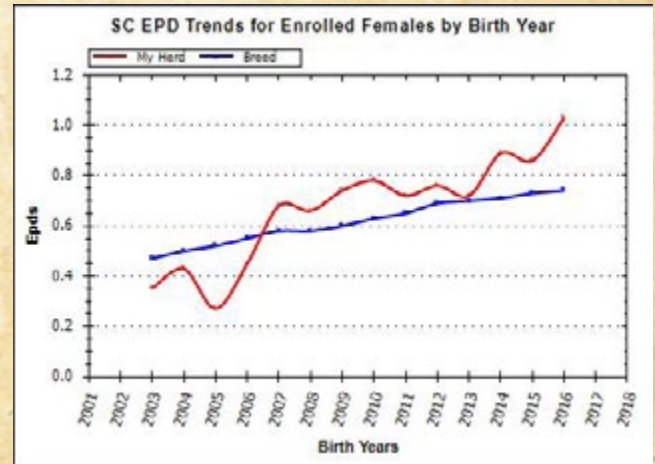

#GRANDVIEW WOMACK DIRECT
SPRING VALLEY PRINCESS 7878
#SPRING VALLEY MS KRUGERRAND

PAWS UP ALLIANCE 9561
PAWS UP 9048 EMULATION EXT
#GDAR GAME DAY 449
#S EBLINETTE 337
#B/R NEW DESIGN 036
MENG'S MISS SKYMERE 788
#KRUGERRAND OF DONAMERE 490
SPRING VALLEY PRINCESS 787

BW	61
Adj. 205	709
WWR	97
WDA	3.47

CED	BW	WW	YW	Milk	CW	Marb.	RE	Fat	$W	$F	$B
8	0.4	41	68	22	38	0.34	0.41	0.009	38.62	18.04	113.37

- Calving ease.
- Medium framed.
- Very nice, put-together heifer bull.
- Dam's WWR 100 and still in production at 14 years of age.

Diamond J Explorer 6428

DOB: 5/2/2016

Reg: 18501045

Tattoo: 6428

#BASIN EXCITEMENT
HOOVER EXPLORER
#QUEEN OF ELLSTON H115

#CONNEALY CONSENSUS 7229
DIAMOND J PRIMROSE 454
#E A BLACK LADY 0345

BASIN EXPEDITION R156
BASIN LADY S532 AK
#TC FRICTION 5130
#QUEEN OF ELLSTON C50
#CONNEALY CONSENSUS
BLUE LILLY OF CONANGA 16
E A MAIN ATTRACTION 8014
E A VALEDICTORIAN 879

BW	65
Adj. 205	711
WWR	97
WDA	3.29

CED	BW	WW	YW	Milk	CW	Marb.	RE	Fat	$W	$F	$B
8	1.3	55	101	27					50.57	61.4	

- Calving ease, 65 lbs BW.
- Explorer sons are some of our best for siring calves out of heifers that perform extremely well.
- They wean off with very good weights and keep growing in the feedlot.

Diamond J Quad Trac 6397

DOB: 4/13/2016

Reg: 18501024

Tattoo: 6397

#S A V BRAND NAME 9115
DIAMOND J QUAD TRAC 3006
TOKACH BLACK LADY 9048

21AR BUSHWACKER E31A
21AR MARGIE 0463
21AR MARGIE C020

#S A V BISMARCK 5682
#S A V BLACKCAP MAY 5530
#HARB PENDLETON 765 J H
TOKACH BLACK LADY 2578
#B C C BUSHWACKER 41-93
MS C C BLACKCAP 0196-211
#CONNEALY FREIGHTLINER
GLORY B MARGIE 020Q

BW	78
Adj. 205	624
WWR	85
WDA	3.14

CED	BW	WW	YW	Milk	CW	Marb.	RE	Fat	$W	$F	$B
3	1.8	36	69	20	29	0.11	0.3	0.021	26.57	26.21	85.48

- Calving ease, 78 lbs BW.
- S A V Brand Name grandson.
- Potential of siring a very desirable calf being capacious with plenty of power.
- Dam is medium sized and very broody, easy keeper.

Diamond J Guaranteed 6407

DOB: 4/18/2016

Reg: 18501029

Tattoo: 6407

ELLINGSON GUARANTEED 0023
SCHAFF GUARANTEE 4520
EA DUCHESS 4101

#HA PROGRAM 5652
M A R PROGRAM 902
M A R GRID LADY 713

#SITZ DIMENSION 8607
EA BLACKCLASS 8868
#B C C BUSHWACKER 41-93
S A V DUCHESS 5142
HA FUTURE DIRECTION 3540
HA BLACKCAP LADY 2782
#TC GRIDIRON 258
M A R CHECKMATE TRAVELER 319

BW	83
Adj. 205	712
WWR	97
WDA	3.6

CED	BW	WW	YW	Milk	CW	Marb.	RE	Fat	$W	$F	$B
1	3.7	55	100	22	42	0.33	0.57	-0.02	41.31	66.28	133.61

- Performance sire.
- Large framed.
- Lots of power on both sides of this bull's pedigree.
- Dam's WWR 102, YWR 106.

Diamond J Alliance 6412

DOB: 4/22/2016

Reg: 18501033

Tattoo: 6412

S ALLIANCE 3313
S ALLIANCE 3428
S EBLINETTE 0157

M A S BUZZ 4512
#E A TRAVEL MAID 875
M A S TRAVEL MAID 5157

PAWS UP ALLIANCE 9561
PAWS UP 9048 EMULATION EXT
#GDAR GAME DAY 449
#S EBLINETTE 337
#S A V 8180 TRAVELER 004
S A V ALLIANCE 2606
S A V GRIDMAKER 2751
P A R TRAVELING DAQUANTE 59

BW	77
Adj. 205	633
WWR	87
WDA	3.22

CED	BW	WW	YW	Milk	CW	Marb.	RE	Fat	$W	$F	$B
2	2.9	45	81	19	38	0.2	0.36	0.038	31.72	29.66	96.76

- Performance sire.
- Medium framed.
- Very attractive, nice muscle pattern.
- Dam's WWR 102, YWR 103.
- Dam is still in production at 10 years of age.

Diamond J Guaranteed 6432

DOB: 5/7/2016

Reg: 18501049

Tattoo: 6432

ELLINGSON GUARANTEED 0023
SCHAFF GUARANTEE 4520
EA DUCHESS 4101

ELLINGSON FINAL ANSWER 0336
DIAMOND J BLACKBIRD 3128
#TOKACH LADY RITO 9367

#SITZ DIMENSION 8607
EA BLACKCLASS 8868
#B C C BUSHWACKER 41-93
S A V DUCHESS 5142
#S A V FINAL ANSWER 0035
E A BLACKCAP 831
TOKACH NEW FRONTIER 5275
TOKACH LADY RITO 4045

BW	80
Adj. 205	862
WWR	118
WDA	4.23

CED	BW	WW	YW	Milk	CW	Marb.	RE	Fat	$W	$F	$B
2	3.6	65	115	23					48.38	80.24	

- Performance sire.
- Larger framed.
- Individual WWR 118.
- Dam's WWR 100.

Diamond J Females EPD comparison to the Angus Breed.