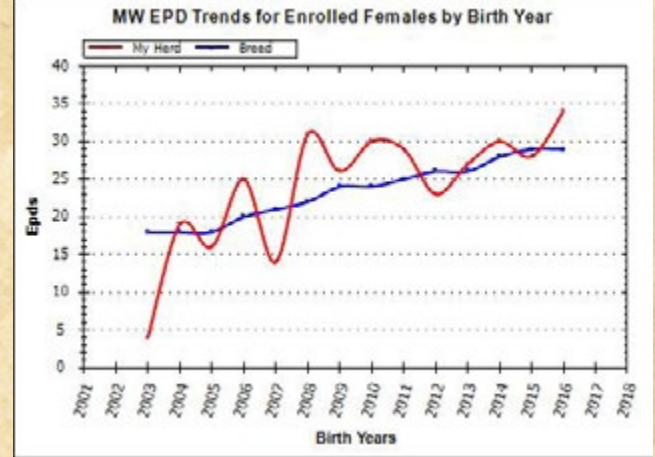

#GRANDVIEW WOMACK DIRECT
SPRING VALLEY PRINCESS 7878
#SPRING VALLEY MS KRUGERRAND

PAWS UP ALLIANCE 9561
PAWS UP 9048 EMULATION EXT
#GDAR GAME DAY 449
#S EBLINETTE 337
#B/R NEW DESIGN 036
MENG'S MISS SKYMERE 788
#KRUGERRAND OF DONAMERE 490
SPRING VALLEY PRINCESS 787

BW	61
Adj. 205	709
WWR	97
WDA	3.47

CED	BW	WW	YW	Milk	CW	Marb.	RE	Fat	$W	$F	$B
8	0.4	41	68	22	38	0.34	0.41	0.009	38.62	18.04	113.37

- Calving ease.
- Medium framed.
- Very nice, put-together heifer bull.
- Dam's WWR 100 and still in production at 14 years of age.

Diamond J Explorer 6428

DOB: 5/2/2016

Reg: 18501045

Tattoo: 6428

#BASIN EXCITEMENT
HOOVER EXPLORER
#QUEEN OF ELLSTON H115

#CONNEALY CONSENSUS 7229
DIAMOND J PRIMROSE 454
#E A BLACK LADY 0345

BASIN EXPEDITION R156
BASIN LADY S532 AK
#TC FRICTION 5130
#QUEEN OF ELLSTON C50
#CONNEALY CONSENSUS
BLUE LILLY OF CONANGA 16
E A MAIN ATTRACTION 8014
E A VALEDICTORIAN 879

BW	65
Adj. 205	711
WWR	97
WDA	3.29

CED	BW	WW	YW	Milk	CW	Marb.	RE	Fat	$W	$F	$B
8	1.3	55	101	27					50.57	61.4	

- Calving ease, 65 lbs BW.
- Explorer sons are some of our best for siring calves out of heifers that perform extremely well.
- They wean off with very good weights and keep growing in the feedlot.

Diamond J Quad Trac 6397

DOB: 4/13/2016

Reg: 18501024

Tattoo: 6397

#S A V BRAND NAME 9115
DIAMOND J QUAD TRAC 3006
TOKACH BLACK LADY 9048

21AR BUSHWACKER E31A
21AR MARGIE 0463
21AR MARGIE C020

#S A V BISMARCK 5682
#S A V BLACKCAP MAY 5530
#HARB PENDLETON 765 J H
TOKACH BLACK LADY 2578
#B C C BUSHWACKER 41-93
MS C C BLACKCAP 0196-211
#CONNEALY FREIGHTLINER
GLORY B MARGIE 020Q

BW	78
Adj. 205	624
WWR	85
WDA	3.14

CED	BW	WW	YW	Milk	CW	Marb.	RE	Fat	$W	$F	$B
3	1.8	36	69	20	29	0.11	0.3	0.021	26.57	26.21	85.48

- Calving ease, 78 lbs BW.
- S A V Brand Name grandson.
- Potential of siring a very desirable calf being capacious with plenty of power.
- Dam is medium sized and very broody, easy keeper.

Diamond J Guaranteed 6407

DOB: 4/18/2016

Reg: 18501029

Tattoo: 6407

ELLINGSON GUARANTEED 0023
SCHAFF GUARANTEE 4520
EA DUCHESS 4101

#HA PROGRAM 5652
M A R PROGRAM 902
M A R GRID LADY 713

#SITZ DIMENSION 8607
EA BLACKCLASS 8868
#B C C BUSHWACKER 41-93
S A V DUCHESS 5142
HA FUTURE DIRECTION 3540
HA BLACKCAP LADY 2782
#TC GRIDIRON 258
M A R CHECKMATE TRAVELER 319

BW	83
Adj. 205	712
WWR	97
WDA	3.6

CED	BW	WW	YW	Milk	CW	Marb.	RE	Fat	$W	$F	$B
1	3.7	55	100	22	42	0.33	0.57	-0.02	41.31	66.28	133.61

- Performance sire.
- Large framed.
- Lots of power on both sides of this bull's pedigree.
- Dam's WWR 102, YWR 106.

Diamond J Alliance 6412

DOB: 4/22/2016

Reg: 18501033

Tattoo: 6412

S ALLIANCE 3313
S ALLIANCE 3428
S EBLINETTE 0157

M A S BUZZ 4512
#E A TRAVEL MAID 875
M A S TRAVEL MAID 5157

PAWS UP ALLIANCE 9561
PAWS UP 9048 EMULATION EXT
#GDAR GAME DAY 449
#S EBLINETTE 337
#S A V 8180 TRAVELER 004
S A V ALLIANCE 2606
S A V GRIDMAKER 2751
P A R TRAVELING DAQUANTE 59

BW	77
Adj. 205	633
WWR	87
WDA	3.22

CED	BW	WW	YW	Milk	CW	Marb.	RE	Fat	$W	$F	$B
2	2.9	45	81	19	38	0.2	0.36	0.038	31.72	29.66	96.76

- Performance sire.
- Medium framed.
- Very attractive, nice muscle pattern.
- Dam's WWR 102, YWR 103.
- Dam is still in production at 10 years of age.

Diamond J Guaranteed 6432

DOB: 5/7/2016

Reg: 18501049

Tattoo: 6432

ELLINGSON GUARANTEED 0023
SCHAFF GUARANTEE 4520
EA DUCHESS 4101

ELLINGSON FINAL ANSWER 0336
DIAMOND J BLACKBIRD 3128
#TOKACH LADY RITO 9367

#SITZ DIMENSION 8607
EA BLACKCLASS 8868
#B C C BUSHWACKER 41-93
S A V DUCHESS 5142
#S A V FINAL ANSWER 0035
E A BLACKCAP 831
TOKACH NEW FRONTIER 5275
TOKACH LADY RITO 4045

BW	80
Adj. 205	862
WWR	118
WDA	4.23

CED	BW	WW	YW	Milk	CW	Marb.	RE	Fat	$W	$F	$B
2	3.6	65	115	23					48.38	80.24	

- Performance sire.
- Larger framed.
- Individual WWR 118.
- Dam's WWR 100.

Diamond J Females EPD comparison to the Angus Breed.