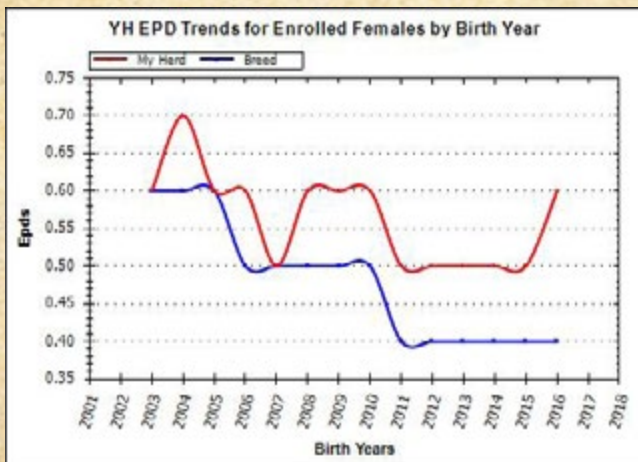

#GRANDVIEW WOMACK DIRECT
SPRING VALLEY PRINCESS 7878
#SPRING VALLEY MS KRUGERRAND

PAWS UP ALLIANCE 9561
PAWS UP 9048 EMULATION EXT
#GDAR GAME DAY 449
#S EBLINETTE 337
#B/R NEW DESIGN 036
MENG'S MISS SKYMERE 788
#KRUGERRAND OF DONAMERE 490
SPRING VALLEY PRINCESS 787

BW	61
Adj. 205	709
WWR	97
WDA	3.47

CED	BW	WW	YW	Milk	CW	Marb.	RE	Fat	$W	$F	$B
8	0.4	41	68	22	38	0.34	0.41	0.009	38.62	18.04	113.37

- Calving ease.
- Medium framed.
- Very nice, put-together heifer bull.
- Dam's WWR 100 and still in production at 14 years of age.

Diamond J Explorer 6428

DOB: 5/2/2016

Reg: 18501045

Tattoo: 6428

#BASIN EXCITEMENT
HOOVER EXPLORER
#QUEEN OF ELLSTON H115

#CONNEALY CONSENSUS 7229
DIAMOND J PRIMROSE 454
#E A BLACK LADY 0345

BASIN EXPEDITION R156
BASIN LADY S532 AK
#TC FRICTION 5130
#QUEEN OF ELLSTON C50
#CONNEALY CONSENSUS
BLUE LILLY OF CONANGA 16
E A MAIN ATTRACTION 8014
E A VALEDICTORIAN 879

BW	65
Adj. 205	711
WWR	97
WDA	3.29

CED	BW	WW	YW	Milk	CW	Marb.	RE	Fat	$W	$F	$B
8	1.3	55	101	27					50.57	61.4	

- Calving ease, 65 lbs BW.
- Explorer sons are some of our best for siring calves out of heifers that perform extremely well.
- They wean off with very good weights and keep growing in the feedlot.

Diamond J Quad Trac 6397

DOB: 4/13/2016

Reg: 18501024

Tattoo: 6397

#S A V BRAND NAME 9115
DIAMOND J QUAD TRAC 3006
TOKACH BLACK LADY 9048

21AR BUSHWACKER E31A
21AR MARGIE 0463
21AR MARGIE C020

#S A V BISMARCK 5682
#S A V BLACKCAP MAY 5530
#HARB PENDLETON 765 J H
TOKACH BLACK LADY 2578
#B C C BUSHWACKER 41-93
MS C C BLACKCAP 0196-211
#CONNEALY FREIGHTLINER
GLORY B MARGIE 020Q

BW	78
Adj. 205	624
WWR	85
WDA	3.14

CED	BW	WW	YW	Milk	CW	Marb.	RE	Fat	$W	$F	$B
3	1.8	36	69	20	29	0.11	0.3	0.021	26.57	26.21	85.48

- Calving ease, 78 lbs BW.
- S A V Brand Name grandson.
- Potential of siring a very desirable calf being capacious with plenty of power.
- Dam is medium sized and very broody, easy keeper.

Diamond J Guaranteed 6407

DOB: 4/18/2016

Reg: 18501029

Tattoo: 6407

ELLINGSON GUARANTEED 0023
SCHAFF GUARANTEE 4520
EA DUCHESS 4101

#HA PROGRAM 5652
M A R PROGRAM 902
M A R GRID LADY 713

#SITZ DIMENSION 8607
EA BLACKCLASS 8868
#B C C BUSHWACKER 41-93
S A V DUCHESS 5142
HA FUTURE DIRECTION 3540
HA BLACKCAP LADY 2782
#TC GRIDIRON 258
M A R CHECKMATE TRAVELER 319

BW	83
Adj. 205	712
WWR	97
WDA	3.6

CED	BW	WW	YW	Milk	CW	Marb.	RE	Fat	$W	$F	$B
1	3.7	55	100	22	42	0.33	0.57	-0.02	41.31	66.28	133.61

- Performance sire.
- Large framed.
- Lots of power on both sides of this bull's pedigree.
- Dam's WWR 102, YWR 106.

Diamond J Alliance 6412

DOB: 4/22/2016

Reg: 18501033

Tattoo: 6412

S ALLIANCE 3313
S ALLIANCE 3428
S EBLINETTE 0157

M A S BUZZ 4512
#E A TRAVEL MAID 875
M A S TRAVEL MAID 5157

PAWS UP ALLIANCE 9561
PAWS UP 9048 EMULATION EXT
#GDAR GAME DAY 449
#S EBLINETTE 337
#S A V 8180 TRAVELER 004
S A V ALLIANCE 2606
S A V GRIDMAKER 2751
P A R TRAVELING DAQUANTE 59

BW	77
Adj. 205	633
WWR	87
WDA	3.22

CED	BW	WW	YW	Milk	CW	Marb.	RE	Fat	$W	$F	$B
2	2.9	45	81	19	38	0.2	0.36	0.038	31.72	29.66	96.76

- Performance sire.
- Medium framed.
- Very attractive, nice muscle pattern.
- Dam's WWR 102, YWR 103.
- Dam is still in production at 10 years of age.

Diamond J Guaranteed 6432

DOB: 5/7/2016

Reg: 18501049

Tattoo: 6432

ELLINGSON GUARANTEED 0023
SCHAFF GUARANTEE 4520
EA DUCHESS 4101

ELLINGSON FINAL ANSWER 0336
DIAMOND J BLACKBIRD 3128
#TOKACH LADY RITO 9367

#SITZ DIMENSION 8607
EA BLACKCLASS 8868
#B C C BUSHWACKER 41-93
S A V DUCHESS 5142
#S A V FINAL ANSWER 0035
E A BLACKCAP 831
TOKACH NEW FRONTIER 5275
TOKACH LADY RITO 4045

BW	80
Adj. 205	862
WWR	118
WDA	4.23

CED	BW	WW	YW	Milk	CW	Marb.	RE	Fat	$W	$F	$B
2	3.6	65	115	23					48.38	80.24	

- Performance sire.
- Larger framed.
- Individual WWR 118.
- Dam's WWR 100.

Diamond J Females EPD comparison to the Angus Breed.