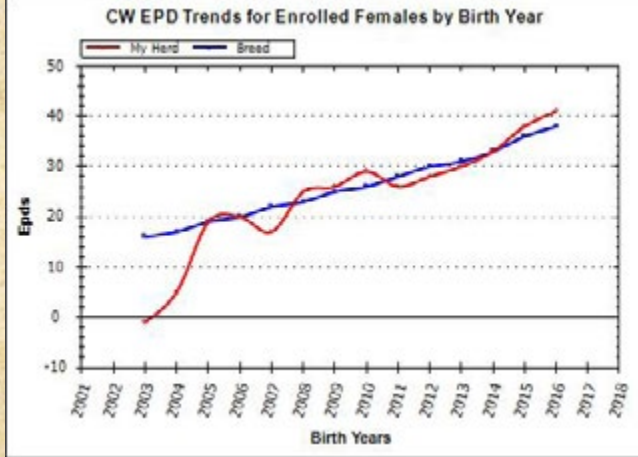

#GRANDVIEW WOMACK DIRECT
SPRING VALLEY PRINCESS 7878
#SPRING VALLEY MS KRUGERRAND

PAWS UP ALLIANCE 9561
PAWS UP 9048 EMULATION EXT
#GDAR GAME DAY 449
#S EBLINETTE 337
#B/R NEW DESIGN 036
MENG'S MISS SKYMERE 788
#KRUGERRAND OF DONAMERE 490
SPRING VALLEY PRINCESS 787

BW	61
Adj. 205	709
WWR	97
WDA	3.47

CED	BW	WW	YW	Milk	CW	Marb.	RE	Fat	$W	$F	$B
8	0.4	41	68	22	38	0.34	0.41	0.009	38.62	18.04	113.37

- Calving ease.
- Medium framed.
- Very nice, put-together heifer bull.
- Dam's WWR 100 and still in production at 14 years of age.

Diamond J Explorer 6428

DOB: 5/2/2016

Reg: 18501045

Tattoo: 6428

#BASIN EXCITEMENT
HOOVER EXPLORER
#QUEEN OF ELLSTON H115

#CONNEALY CONSENSUS 7229
DIAMOND J PRIMROSE 454
#E A BLACK LADY 0345

BASIN EXPEDITION R156
BASIN LADY S532 AK
#TC FRICTION 5130
#QUEEN OF ELLSTON C50
#CONNEALY CONSENSUS
BLUE LILLY OF CONANGA 16
E A MAIN ATTRACTION 8014
E A VALEDICTORIAN 879

BW	65
Adj. 205	711
WWR	97
WDA	3.29

CED	BW	WW	YW	Milk	CW	Marb.	RE	Fat	$W	$F	$B
8	1.3	55	101	27					50.57	61.4	

- Calving ease, 65 lbs BW.
- Explorer sons are some of our best for siring calves out of heifers that perform extremely well.
- They wean off with very good weights and keep growing in the feedlot.

Diamond J Quad Trac 6397

DOB: 4/13/2016

Reg: 18501024

Tattoo: 6397

#S A V BRAND NAME 9115
DIAMOND J QUAD TRAC 3006
TOKACH BLACK LADY 9048

21AR BUSHWACKER E31A
21AR MARGIE 0463
21AR MARGIE C020

#S A V BISMARCK 5682
#S A V BLACKCAP MAY 5530
#HARB PENDLETON 765 J H
TOKACH BLACK LADY 2578
#B C C BUSHWACKER 41-93
MS C C BLACKCAP 0196-211
#CONNEALY FREIGHTLINER
GLORY B MARGIE 020Q

BW	78
Adj. 205	624
WWR	85
WDA	3.14

CED	BW	WW	YW	Milk	CW	Marb.	RE	Fat	$W	$F	$B
3	1.8	36	69	20	29	0.11	0.3	0.021	26.57	26.21	85.48

- Calving ease, 78 lbs BW.
- S A V Brand Name grandson.
- Potential of siring a very desirable calf being capacious with plenty of power.
- Dam is medium sized and very broody, easy keeper.

Diamond J Guaranteed 6407

DOB: 4/18/2016

Reg: 18501029

Tattoo: 6407

ELLINGSON GUARANTEED 0023
SCHAFF GUARANTEE 4520
EA DUCHESS 4101

#HA PROGRAM 5652
M A R PROGRAM 902
M A R GRID LADY 713

#SITZ DIMENSION 8607
EA BLACKCLASS 8868
#B C C BUSHWACKER 41-93
S A V DUCHESS 5142
HA FUTURE DIRECTION 3540
HA BLACKCAP LADY 2782
#TC GRIDIRON 258
M A R CHECKMATE TRAVELER 319

BW	83
Adj. 205	712
WWR	97
WDA	3.6

CED	BW	WW	YW	Milk	CW	Marb.	RE	Fat	$W	$F	$B
1	3.7	55	100	22	42	0.33	0.57	-0.02	41.31	66.28	133.61

- Performance sire.
- Large framed.
- Lots of power on both sides of this bull's pedigree.
- Dam's WWR 102, YWR 106.

Diamond J Alliance 6412

DOB: 4/22/2016

Reg: 18501033

Tattoo: 6412

S ALLIANCE 3313
S ALLIANCE 3428
S EBLINETTE 0157

M A S BUZZ 4512
#E A TRAVEL MAID 875
M A S TRAVEL MAID 5157

PAWS UP ALLIANCE 9561
PAWS UP 9048 EMULATION EXT
#GDAR GAME DAY 449
#S EBLINETTE 337
#S A V 8180 TRAVELER 004
S A V ALLIANCE 2606
S A V GRIDMAKER 2751
P A R TRAVELING DAQUANTE 59

BW	77
Adj. 205	633
WWR	87
WDA	3.22

CED	BW	WW	YW	Milk	CW	Marb.	RE	Fat	$W	$F	$B
2	2.9	45	81	19	38	0.2	0.36	0.038	31.72	29.66	96.76

- Performance sire.
- Medium framed.
- Very attractive, nice muscle pattern.
- Dam's WWR 102, YWR 103.
- Dam is still in production at 10 years of age.

Diamond J Guaranteed 6432

DOB: 5/7/2016

Reg: 18501049

Tattoo: 6432

ELLINGSON GUARANTEED 0023
SCHAFF GUARANTEE 4520
EA DUCHESS 4101

ELLINGSON FINAL ANSWER 0336
DIAMOND J BLACKBIRD 3128
#TOKACH LADY RITO 9367

#SITZ DIMENSION 8607
EA BLACKCLASS 8868
#B C C BUSHWACKER 41-93
S A V DUCHESS 5142
#S A V FINAL ANSWER 0035
E A BLACKCAP 831
TOKACH NEW FRONTIER 5275
TOKACH LADY RITO 4045

BW	80
Adj. 205	862
WWR	118
WDA	4.23

CED	BW	WW	YW	Milk	CW	Marb.	RE	Fat	$W	$F	$B
2	3.6	65	115	23					48.38	80.24	

- Performance sire.
- Larger framed.
- Individual WWR 118.
- Dam's WWR 100.

Diamond J Females EPD comparison to the Angus Breed.