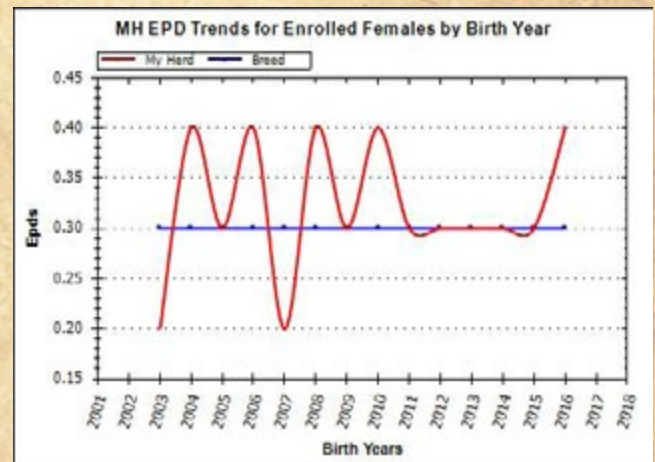

#GRANDVIEW WOMACK DIRECT
SPRING VALLEY PRINCESS 7878
#SPRING VALLEY MS KRUGERRAND

PAWS UP ALLIANCE 9561
PAWS UP 9048 EMULATION EXT
#GDAR GAME DAY 449
#S EBLINETTE 337
#B/R NEW DESIGN 036
MENG'S MISS SKYMERE 788
#KRUGERRAND OF DONAMERE 490
SPRING VALLEY PRINCESS 787

BW	61
Adj. 205	709
WWR	97
WDA	3.47

CED	BW	WW	YW	Milk	CW	Marb.	RE	Fat	$W	$F	$B
8	0.4	41	68	22	38	0.34	0.41	0.009	38.62	18.04	113.37

- Calving ease.
- Medium framed.
- Very nice, put-together heifer bull.
- Dam's WWR 100 and still in production at 14 years of age.

Diamond J Explorer 6428

DOB: 5/2/2016

Reg: 18501045

Tattoo: 6428

#BASIN EXCITEMENT
HOOVER EXPLORER
#QUEEN OF ELLSTON H115

#CONNEALY CONSENSUS 7229
DIAMOND J PRIMROSE 454
#E A BLACK LADY 0345

BASIN EXPEDITION R156
BASIN LADY S532 AK
#TC FRICTION 5130
#QUEEN OF ELLSTON C50
#CONNEALY CONSENSUS
BLUE LILLY OF CONANGA 16
E A MAIN ATTRACTION 8014
E A VALEDICTORIAN 879

BW	65
Adj. 205	711
WWR	97
WDA	3.29

CED	BW	WW	YW	Milk	CW	Marb.	RE	Fat	$W	$F	$B
8	1.3	55	101	27					50.57	61.4	

- Calving ease, 65 lbs BW.
- Explorer sons are some of our best for siring calves out of heifers that perform extremely well.
- They wean off with very good weights and keep growing in the feedlot.

Diamond J Quad Trac 6397

DOB: 4/13/2016

Reg: 18501024

Tattoo: 6397

#S A V BRAND NAME 9115
DIAMOND J QUAD TRAC 3006
TOKACH BLACK LADY 9048

21AR BUSHWACKER E31A
21AR MARGIE 0463
21AR MARGIE C020

#S A V BISMARCK 5682
#S A V BLACKCAP MAY 5530
#HARB PENDLETON 765 J H
TOKACH BLACK LADY 2578
#B C C BUSHWACKER 41-93
MS C C BLACKCAP 0196-211
#CONNEALY FREIGHTLINER
GLORY B MARGIE 020Q

BW	78
Adj. 205	624
WWR	85
WDA	3.14

CED	BW	WW	YW	Milk	CW	Marb.	RE	Fat	$W	$F	$B
3	1.8	36	69	20	29	0.11	0.3	0.021	26.57	26.21	85.48

- Calving ease, 78 lbs BW.
- S A V Brand Name grandson.
- Potential of siring a very desirable calf being capacious with plenty of power.
- Dam is medium sized and very broody, easy keeper.

Diamond J Guaranteed 6407

DOB: 4/18/2016

Reg: 18501029

Tattoo: 6407

ELLINGSON GUARANTEED 0023
SCHAFF GUARANTEE 4520
EA DUCHESS 4101

#HA PROGRAM 5652
M A R PROGRAM 902
M A R GRID LADY 713

#SITZ DIMENSION 8607
EA BLACKCLASS 8868
#B C C BUSHWACKER 41-93
S A V DUCHESS 5142
HA FUTURE DIRECTION 3540
HA BLACKCAP LADY 2782
#TC GRIDIRON 258
M A R CHECKMATE TRAVELER 319

BW	83
Adj. 205	712
WWR	97
WDA	3.6

CED	BW	WW	YW	Milk	CW	Marb.	RE	Fat	$W	$F	$B
1	3.7	55	100	22	42	0.33	0.57	-0.02	41.31	66.28	133.61

- Performance sire.
- Large framed.
- Lots of power on both sides of this bull's pedigree.
- Dam's WWR 102, YWR 106.

Diamond J Alliance 6412

DOB: 4/22/2016

Reg: 18501033

Tattoo: 6412

S ALLIANCE 3313
S ALLIANCE 3428
S EBLINETTE 0157

M A S BUZZ 4512
#E A TRAVEL MAID 875
M A S TRAVEL MAID 5157

PAWS UP ALLIANCE 9561
PAWS UP 9048 EMULATION EXT
#GDAR GAME DAY 449
#S EBLINETTE 337
#S A V 8180 TRAVELER 004
S A V ALLIANCE 2606
S A V GRIDMAKER 2751
P A R TRAVELING DAQUANTE 59

BW	77
Adj. 205	633
WWR	87
WDA	3.22

CED	BW	WW	YW	Milk	CW	Marb.	RE	Fat	$W	$F	$B
2	2.9	45	81	19	38	0.2	0.36	0.038	31.72	29.66	96.76

- Performance sire.
- Medium framed.
- Very attractive, nice muscle pattern.
- Dam's WWR 102, YWR 103.
- Dam is still in production at 10 years of age.

Diamond J Guaranteed 6432

DOB: 5/7/2016

Reg: 18501049

Tattoo: 6432

ELLINGSON GUARANTEED 0023
SCHAFF GUARANTEE 4520
EA DUCHESS 4101

ELLINGSON FINAL ANSWER 0336
DIAMOND J BLACKBIRD 3128
#TOKACH LADY RITO 9367

#SITZ DIMENSION 8607
EA BLACKCLASS 8868
#B C C BUSHWACKER 41-93
S A V DUCHESS 5142
#S A V FINAL ANSWER 0035
E A BLACKCAP 831
TOKACH NEW FRONTIER 5275
TOKACH LADY RITO 4045

BW	80
Adj. 205	862
WWR	118
WDA	4.23

CED	BW	WW	YW	Milk	CW	Marb.	RE	Fat	$W	$F	$B
2	3.6	65	115	23					48.38	80.24	

- Performance sire.
- Larger framed.
- Individual WWR 118.
- Dam's WWR 100.

Diamond J Females EPD comparison to the Angus Breed.