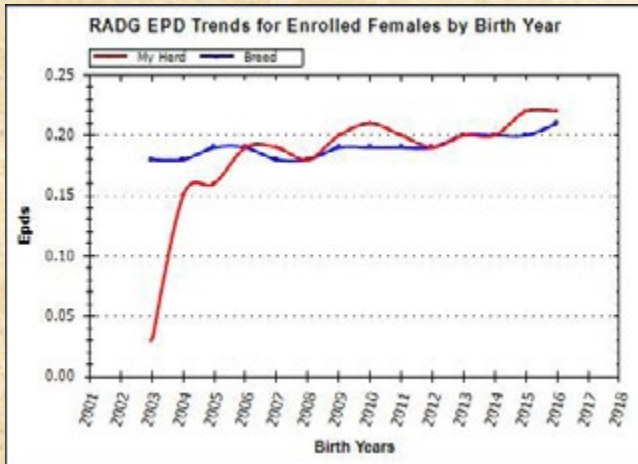

#GRANDVIEW WOMACK DIRECT
SPRING VALLEY PRINCESS 7878
#SPRING VALLEY MS KRUGERRAND

PAWS UP ALLIANCE 9561
PAWS UP 9048 EMULATION EXT
#GDAR GAME DAY 449
#S EBLINETTE 337
#B/R NEW DESIGN 036
MENG'S MISS SKYMERE 788
#KRUGERRAND OF DONAMERE 490
SPRING VALLEY PRINCESS 787

BW	61
Adj. 205	709
WWR	97
WDA	3.47

CED	BW	WW	YW	Milk	CW	Marb.	RE	Fat	$W	$F	$B
8	0.4	41	68	22	38	0.34	0.41	0.009	38.62	18.04	113.37

- Calving ease.
- Medium framed.
- Very nice, put-together heifer bull.
- Dam's WWR 100 and still in production at 14 years of age.

Diamond J Explorer 6428

DOB: 5/2/2016

Reg: 18501045

Tattoo: 6428

#BASIN EXCITEMENT
HOOVER EXPLORER
#QUEEN OF ELLSTON H115

#CONNEALY CONSENSUS 7229
DIAMOND J PRIMROSE 454
#E A BLACK LADY 0345

BASIN EXPEDITION R156
BASIN LADY S532 AK
#TC FRICTION 5130
#QUEEN OF ELLSTON C50
#CONNEALY CONSENSUS
BLUE LILLY OF CONANGA 16
E A MAIN ATTRACTION 8014
E A VALEDICTORIAN 879

BW	65
Adj. 205	711
WWR	97
WDA	3.29

CED	BW	WW	YW	Milk	CW	Marb.	RE	Fat	$W	$F	$B
8	1.3	55	101	27					50.57	61.4	

- Calving ease, 65 lbs BW.
- Explorer sons are some of our best for siring calves out of heifers that perform extremely well.
- They wean off with very good weights and keep growing in the feedlot.

Diamond J Quad Trac 6397

DOB: 4/13/2016

Reg: 18501024

Tattoo: 6397

#S A V BRAND NAME 9115
DIAMOND J QUAD TRAC 3006
TOKACH BLACK LADY 9048

21AR BUSHWACKER E31A
21AR MARGIE 0463
21AR MARGIE C020

#S A V BISMARCK 5682
#S A V BLACKCAP MAY 5530
#HARB PENDLETON 765 J H
TOKACH BLACK LADY 2578
#B C C BUSHWACKER 41-93
MS C C BLACKCAP 0196-211
#CONNEALY FREIGHTLINER
GLORY B MARGIE 020Q

BW	78
Adj. 205	624
WWR	85
WDA	3.14

CED	BW	WW	YW	Milk	CW	Marb.	RE	Fat	$W	$F	$B
3	1.8	36	69	20	29	0.11	0.3	0.021	26.57	26.21	85.48

- Calving ease, 78 lbs BW.
- S A V Brand Name grandson.
- Potential of siring a very desirable calf being capacious with plenty of power.
- Dam is medium sized and very broody, easy keeper.

Diamond J Guaranteed 6407

DOB: 4/18/2016

Reg: 18501029

Tattoo: 6407

ELLINGSON GUARANTEED 0023
SCHAFF GUARANTEE 4520
EA DUCHESS 4101

#HA PROGRAM 5652
M A R PROGRAM 902
M A R GRID LADY 713

#SITZ DIMENSION 8607
EA BLACKCLASS 8868
#B C C BUSHWACKER 41-93
S A V DUCHESS 5142
HA FUTURE DIRECTION 3540
HA BLACKCAP LADY 2782
#TC GRIDIRON 258
M A R CHECKMATE TRAVELER 319

BW	83
Adj. 205	712
WWR	97
WDA	3.6

CED	BW	WW	YW	Milk	CW	Marb.	RE	Fat	$W	$F	$B
1	3.7	55	100	22	42	0.33	0.57	-0.02	41.31	66.28	133.61

- Performance sire.
- Large framed.
- Lots of power on both sides of this bull's pedigree.
- Dam's WWR 102, YWR 106.

Diamond J Alliance 6412

DOB: 4/22/2016

Reg: 18501033

Tattoo: 6412

S ALLIANCE 3313
S ALLIANCE 3428
S EBLINETTE 0157

M A S BUZZ 4512
#E A TRAVEL MAID 875
M A S TRAVEL MAID 5157

PAWS UP ALLIANCE 9561
PAWS UP 9048 EMULATION EXT
#GDAR GAME DAY 449
#S EBLINETTE 337
#S A V 8180 TRAVELER 004
S A V ALLIANCE 2606
S A V GRIDMAKER 2751
P A R TRAVELING DAQUANTE 59

BW	77
Adj. 205	633
WWR	87
WDA	3.22

CED	BW	WW	YW	Milk	CW	Marb.	RE	Fat	$W	$F	$B
2	2.9	45	81	19	38	0.2	0.36	0.038	31.72	29.66	96.76

- Performance sire.
- Medium framed.
- Very attractive, nice muscle pattern.
- Dam's WWR 102, YWR 103.
- Dam is still in production at 10 years of age.

Diamond J Guaranteed 6432

DOB: 5/7/2016

Reg: 18501049

Tattoo: 6432

ELLINGSON GUARANTEED 0023
SCHAFF GUARANTEE 4520
EA DUCHESS 4101

ELLINGSON FINAL ANSWER 0336
DIAMOND J BLACKBIRD 3128
#TOKACH LADY RITO 9367

#SITZ DIMENSION 8607
EA BLACKCLASS 8868
#B C C BUSHWACKER 41-93
S A V DUCHESS 5142
#S A V FINAL ANSWER 0035
E A BLACKCAP 831
TOKACH NEW FRONTIER 5275
TOKACH LADY RITO 4045

BW	80
Adj. 205	862
WWR	118
WDA	4.23

CED	BW	WW	YW	Milk	CW	Marb.	RE	Fat	$W	$F	$B
2	3.6	65	115	23					48.38	80.24	

- Performance sire.
- Larger framed.
- Individual WWR 118.
- Dam's WWR 100.

Diamond J Females EPD comparison to the Angus Breed.