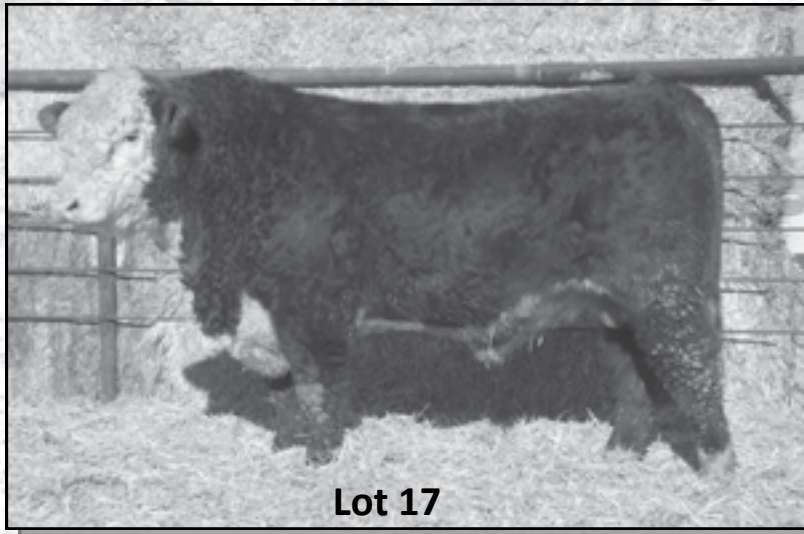

DOB: Apr 26, 2015

BW: 78

Lot 17

DCR
18

DCR 200Z Premier 521 ET

DOB: Apr 30, 2015

BW: 72

The next generation of curve bending genetics at DCR! Sired by Red Bull and out of the power cow, Keri. Red Bull calves born at DCR have been born light, have lots of early growth and mature early. Keri never misses! Her first son topped our sale 2 years ago, going to Brost Land & Cattle from Alberta.