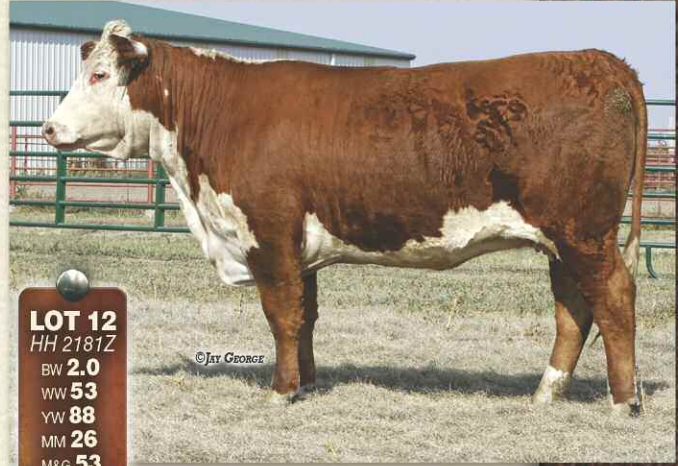

9

JA L1 DOMINETTE 4304B

Mar. 9, 2014 • #43500826

BRED HEIFER	
BW	1.0
WW	34
YW	53
MILK	29
M&G	46
CED	2.1
REA	07
MARB	05

HH ADVANCE 8203U
HH ADVANCE 0085X
| HH MISS ADVANCE 7017T

CL 1 DOMINO 555R
JA L1 DOMINETTE 0200X
| JA L1 DOMINETTE 2151M

HH ADVANCE 5161R
HH MISS ADVANCE 752G
CL 1 DOMINO 320N
HH MISS ADVANCE 5106R
HH ADVANCE 3113N
CL 1 DOMINETTE 3174N
DH DOMINO 6150
JA L1 DOMINETTE 0951

- A.I. bred to CL1 Domino 216Z on Apr. 15, 2015
- PE to JA L1 Domino 9800W from Apr. 28 – Aug. 13, 2015

10

JA L1 DOMINETTE 4306B

Mar. 10, 2014 • #43500842

BRED HEIFER	
BW	2.4
WW	37
YW	63
MILK	24
M&G	42
CED	1.1
REA	01
MARB	07

HH ADVANCE 8203U
HH ADVANCE 0085X
| HH MISS ADVANCE 7017T

CL 1 DOMINO 555R
JA L1 DOMINETTE 0211X
| JA L1 DOMINETTE 2751M

HH ADVANCE 5161R
HH MISS ADVANCE 752G
CL 1 DOMINO 320N
HH MISS ADVANCE 5106R
HH ADVANCE 3113N
CL 1 DOMINETTE 3174N
LF L1 DOMINO 605
JA L1 DOMINETTE 0107

- A.I. bred to CL1 Domino 216Z on Apr. 15, 2015
- PE to JA L1 Domino 302A from Apr. 28 – Aug. 13, 2015
- Red necked with extra length.

71 YEARS OF HEREFORD LEADERSHIP!

LOT 12
HH 2181Z
BW 2.0
WW 53
YW 88
MM 26
M&G 53

11

JA L1 DOMINETTE 4307B

March 11, 2014 • #43478637

BRED HEIFER	
BW	2.2
WW	43
YW	72
MILK	29
M&G	50
CED	1.0
REA	06
MARB	18

HH ADVANCE 8203U
HH ADVANCE 0085X
| HH MISS ADVANCE 7017T

CL 1 DOMINO 555R
JA L1 DOMINETTE 0212X
| JA L1 DOMINETTE 3502N

HH ADVANCE 5161R
HH MISS ADVANCE 752G
CL 1 DOMINO 320N
HH MISS ADVANCE 5106R
HH ADVANCE 3113N
CL 1 DOMINETTE 3174N
CL 1 DOMINO 7176G
JA L1 DOMINETTE 9247

- A.I. bred to CL1 Domino 216Z on Apr. 15, 2015
- PE to JA L1 Domino 302A from Apr. 28 – Aug. 13, 2015
- Lots of red pigment and an easy keeper.