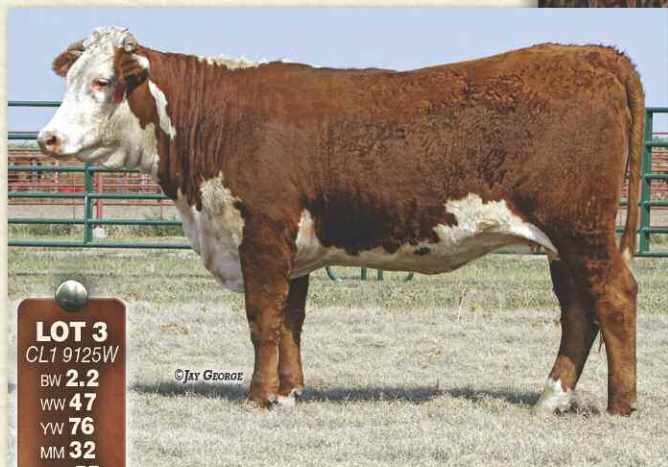

CL 1 DOMINO 824H

CL 1 DOMINETTE 200M

L1 DOMINO 03396

CL 1 DOMINETTE 475P

CL 1 DOMINO 0157K

JA L1 DOMINETTE 1421L

- A.I. bred to CL1 Domino 216Z on Apr. 15, 2015
- PE to JA L1 Domino 302A from Apr. 28 - Aug. 13, 2015
- Long sided with extra capacity. This heifer still has her horns.