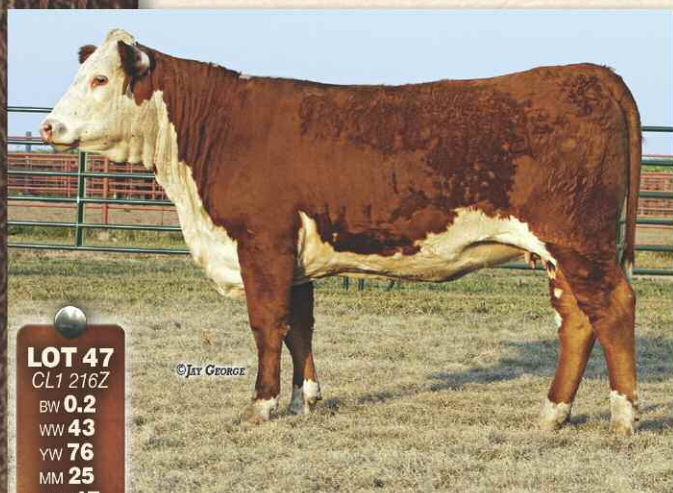

LOT 47
CL1 216Z
BW **0.2**
WW **43**
YW **76**
MM **25**
M&G **47**

©JAY GEORGE

41 CO L1 DOMINETTE 435B

March 19, 2014 • #43490057

BRED HEIFER

BW **1.9**
WW **36**
YW **64**
MILK **19**
M&G **38**
CED **2.9**
REA **03**
MARB **15**

L1 DOMINO 99496
CO L1 DOMINO 847U
| CO L1 DOMINETTE 226M

GB L1 DOMINO 8139M
CO L1 DOMINETTE 161Y
| CO L1 DOMINETTE 803U

• PE to CL1 Domino 3179A from Apr. 28 – Aug. 13, 2015

L1 DOMINO 97349
L1 DOMINETTE 95369
GB L1 DOMINO 017D
CO L1 DOMINETTE 911
GB L1 DOMINO 534J
GB L1 DOM PRCS 4103H
JA L1 DOMINO 5603R
CO L1 DOMINETTE 644S

42 CO L1 DOMINETTE 459B

March 29, 2014 • #43490050

BRED HEIFER

BW **2.3**
WW **43**
YW **72**
MILK **21**
M&G **43**
CED **2.7**
REA **04**
MARB **17**

L1 DOMINO 99496
CO L1 DOMINO 847U
| CO L1 DOMINETTE 226M

CL 1 DOMINO 065X
CO L1 DOMINETTE 205Z
| CO L1 DOMINETTE 073X

• PE to CL1 Domino 3179A from Apr. 28 – Aug. 13, 2015
• Good pigment on both eyes. She is a heifer's first calf.

L1 DOMINO 97349
L1 DOMINETTE 95369
GB L1 DOMINO 017D
CO L1 DOMINETTE 911
CL 1 DOMINO 7139T
CL 1 DOMINETTE 5142R
GB L1 DOMINO 175E
CO L1 DOMINETTE 221M

43 CO L1 DOMINETTE 462B

March 30, 2014 • #43490039

BRED HEIFER

BW **1.2**
WW **41**
YW **65**
MILK **22**
M&G **42**
CED **3.5**
REA .....**-02**
MARB **19**

L1 DOMINO 99496
CO L1 DOMINO 847U
| CO L1 DOMINETTE 226M

CL 1 DOMINO 065X
CO L1 DOMINETTE 261Z
| CO L1 DOMINETTE 023X

• PE to CL1 Domino 3179A from Apr. 28 – Aug. 13, 2015
• Another heifer with good pigment and lots of maternal strength.

L1 DOMINO 97349
L1 DOMINETTE 95369
GB L1 DOMINO 017D
CO L1 DOMINETTE 911
CL 1 DOMINO 7139T
CL 1 DOMINETTE 5142R
GB L1 DOMINO 175E
CL 1 DOMINETTE 376N

44 CTR L1 DOMINETTE 4050B

Jan. 29, 2014 • #43495434

BRED HEIFER

BW **1.2**
WW **43**
YW **77**
MILK **25**
M&G **47**
CED **4.2**
REA .....**-02**
MARB **00**

CL 1 DOMINO 860U
CL 1 DOMINO 216Z
| CL 1 DOMINETTE 759T

GB L1 DOMINO 6134K
CTR L1 DOMINETTE 2918Z
| JA L1 DOMINETTE 9408W

• A.I. bred to HH Advance 3040A on Apr. 15, 2015
• PE to CL1 Domino 3179A from Apr. 28 – Aug. 13, 2015
• Nice 216 daughter that should make a top end cow.

CL 1 DOMINO 637S
CL 1 DOMINETTE 5142R
CL 1 DOMINO 590R
CL1 DOMINETTE 193L
GB L1 DOMINO 471H
GB L1 DOM PRCS 4103H
HH ADVANCE 7085T
JA L1 DOMINO 7634T

45 CTR L1 DOMINETTE 4054B

Feb. 2, 2014 • #43504193

BRED HEIFER

BW **3.1**
WW **54**
YW **83**
MILK **29**
M&G **56**
CED **2.2**
REA **32**
MARB **00**

CL 1 DOMINO 886U
HH ADVANCE 2181Z
| HH MISS ADVANCE 6054S

UU AXTON 6210
UU MS AXTON 1134
| UU MS EPIC 8247

• A.I. bred to CL 1 Domino 216Z on Apr. 15, 2015
• PE to CL1 Domino 3179A from Apr. 28 – Aug. 13, 2015
• Above average on her indexes, 2181 has been our top WWF sire the last two seasons. Light colored with high volume.

CL 1 DOMINO 638S
CL 1 DOMINETTE 440P
CL 1 DOMINO 320N
HH MISS ADVANCE 4053P
UU GENERAL 3056
UU DOMINETTE 3271
SR EPIC 206
UU MS GOGGLES 4187