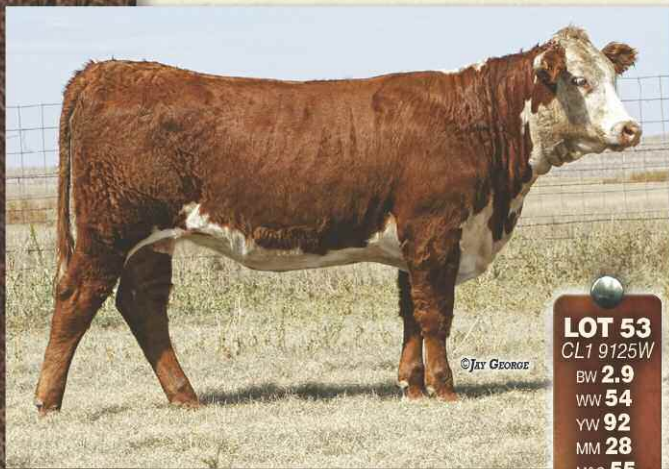

JA FALL OPEN HEIFERS

LOT 53
CL1 9125W
BW **2.9**
WW **54**
YW **92**
MM **28**
M&G **55**