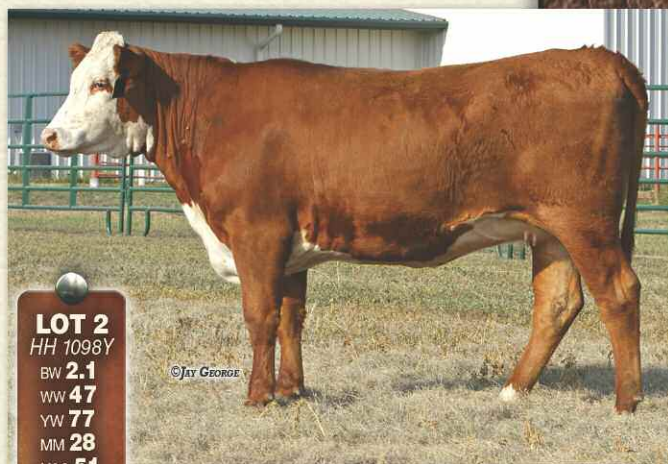

CED **-0.4** BW **2.9** WW **60** YW **105** MILK **34** M&G **64**

Carcass EPDs: REA **.33** MARB **.01**
Holden Sale 2015 ...\$37,500 to Jamison, B&B, Gibson

POWERFUL, COMPLETE, BIG RECORD BEEF BULL!

GB L1 DOMINO 177R

CL 1 DOMINO 0157K

JA L1 DOMINETTE 2513M

- A.I. bred to GB L1 Domino 177R on Apr. 15, 2015
- PE to JA L1 Domino 2110Z from Apr. 28 - Aug. 13, 2015
- Extra pigment, clean made and feminine. A moderate framed heifer, the 1098 x 860 cross means lots of maternal power!