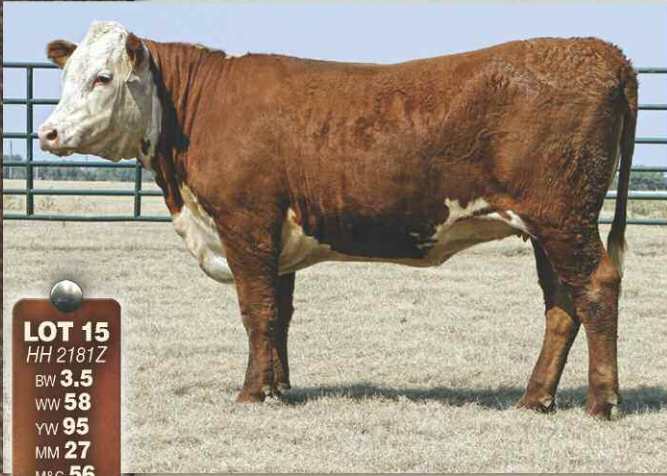

JA BRED HEIFERS

LOT 15
HH 2181Z
BW **3.5**
WW **58**
YW **95**
MM **27**
M&G **56**

15
BRED HEIFER
BW **3.5**
WW **58**
YW **95**
MILK **27**
M&G **56**
CED **3.0**
REA .....**.16**
MARB .....**-.02**

JA L1 DOMINETTE 4413B
Feb. 22, 2014 • #43478810
CL 1 DOMINO 886U
HH ADVANCE 2181Z
| HH MISS ADVANCE 6054S
CL 1 DOMINO 638S
CL 1 DOMINETTE 440P
CL 1 DOMINO 320N
HH MISS ADVANCE 4053P
CL 1 DOMINO 560R
JA L1 DOMINETTE 1800Y
| JA L1 DOMINETTE 650S
CL 1 DOMINO 3162N
CL 1 DOMINETTE 118L
CL 1 DOMINO 0157K
JA L1 DOMINETTE 2258M
• A.I. bred to JA L1 Domino 1602Y on Apr. 15, 2015
• PE to JA L1 Domino 2110Z from Apr. 28 – Aug. 13, 2015
• Freckle faced, big and stout with lots of capacity and volume. I rank this heifer in the very top end.