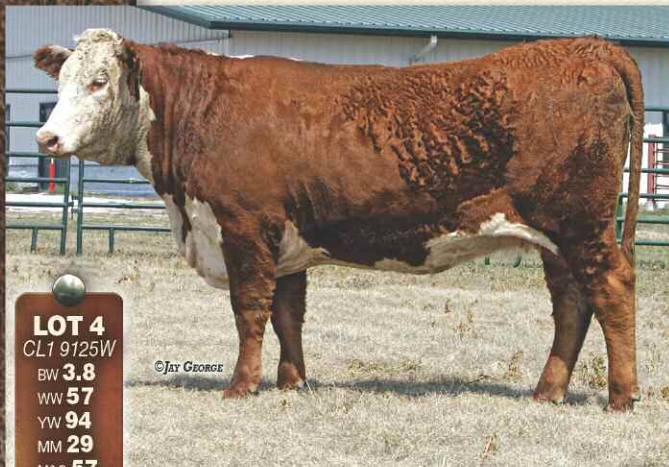

JA BRED HEIFERS

LOT 4
CL1 9125W
BW **3.8**
WW **57**
YW **94**
MM **29**
M&G **57**

©JAY GEORGE