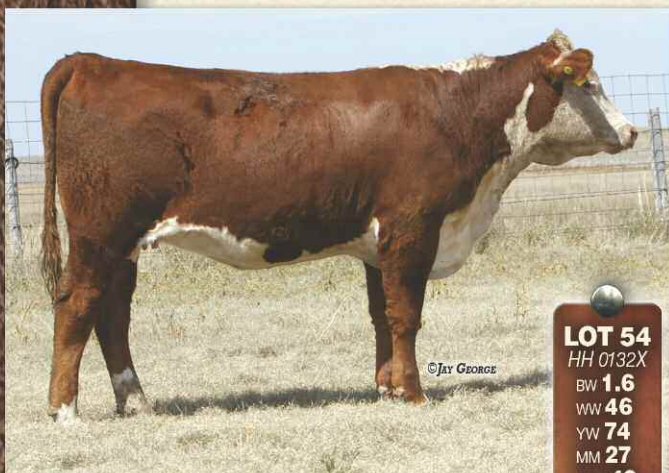

LOT 54
HH 0132X
BW **1.6**
WW **46**
YW **74**
MM **27**
M&G **49**