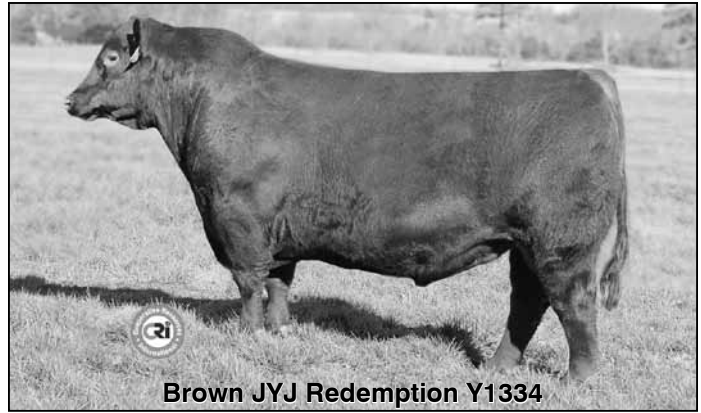

REFERENCE SIRE A

BROWN JYJ REDEMPTION Y1334

1441805 • 1/14/11 • 100% 1A • RA50K • [AMF CAF MAF NHF OSF]

BECKTON NEBULA M045
BECKTON NEBULA P P707
BECKTON LANA M809 EP

BECKTON NEPTUNE R2 K065
BECKTON BELGA K285 JL
BECKTON EPIC K1 K863
BECKTON LANA K253 DM

LJC MISSION STATEMENT P27
JYJ MS JOLENE W16
HXC JOLENE R548

LJC LANCER 806
LJC HANNAH 106
LCC ABOVE & BEYOND 1300J
HXC JOLENE 301N

Brown JYJ Redemption Y1334

HB	GM	CED	BW	WW	YW	M	HPG	CEM	ST	MB	YG	CW	REA
205	54	18	-5.5	66	122	19	11	5	18	0.62	0.08	36	0.27
2%	11%	1%	9%	28%	8%	56%	37%	47%	2%	25%	64%	18%	28%
			BW	WW	WR	YW	YR	ADG	WDA	MPPA			
			62	557	101	1042	110	3.02	2.61	100.0			

Redemption is an AI sire at Genex that we selected to use as a low BW, calving ease bull. Although a smaller framed sire, he has exceptional thickness and phenotype to complement his strong HerdBuilder, GridMaster, CE, Stay and carcass traits. We bred to him again this year to produce heifer bulls. His sons avg. 77BW, 693WW and daughters are 76BW, 668WW(102).

REFERENCE SIRE B

PARINGA IRON ORE E27

1562199 • 8/3/09 • 100% 1A • PF50K • [AMF CAF DDF MAF NHF]

TE MANIA XAMINED X60
TE MANIA ADA A149
TE MANIA JAPARA U338

C A FUTURE DIRECTION 5321
TE MANIA BARUNAH R312
B/R NEW DESIGN 036
TE MANIA JAPARRA Q103

TE MANIA YORKSHIRE Y437
STORTH OAKS LOWAN C1(TW)
TE MANIA LOWAN V130

S A F FOCUS OF E R
TE MANIA LOWAN U275
KENNY'S CREEK SANDY S15
TE MANIA LOWAN R411