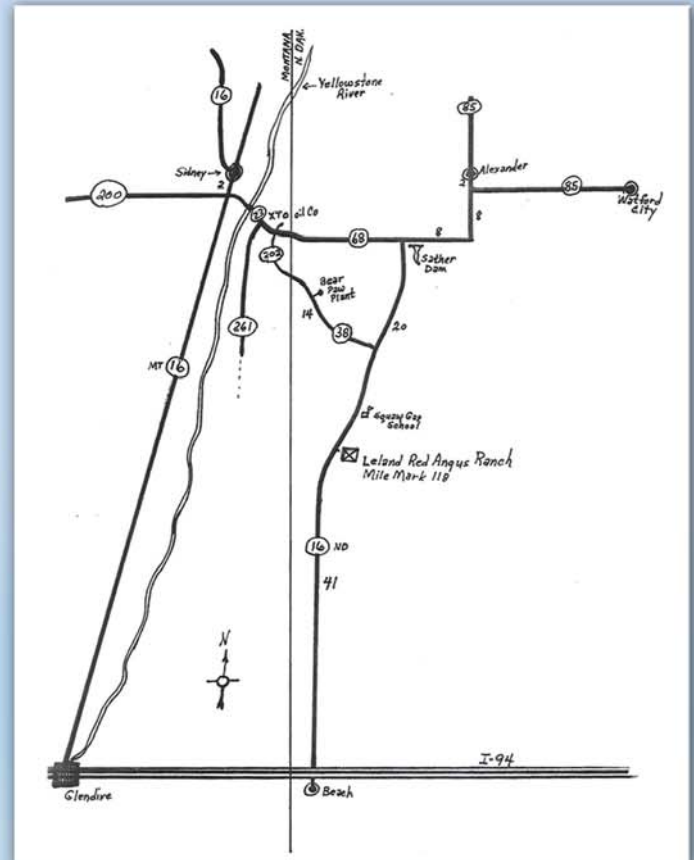

This year all of our sale bulls have been DNA tested using GeneSeek Genomic Profiler (GGP-LD) equivalent to 50K density. It also marks the 15th year we have utilized ultrasound to identify superior carcass and reproductive traits that enhance the market reputation of our customer's calves. Cattle with a reputation for quality consistently top the markets.

New measurements and programs available include the HerdBuilder and GridMaster indices which are intended to be a composite value of those EPD traits. As with all new programs, we recommend using them with discretion until they have been time tested.

The Tyson Choice+ grid program is available to identify and market premium, quality Red Angus cattle at time of harvest.

The Herd Navigator is another program that commercial producers can use to identify superior replacement heifers through DNA testing.

Our bull development program continues to use a high-roughage, low-mega cal ration to allow genetic growth and reproductive longevity.

We are again happy to have Koester Red Angus offer a strong group of 18-month-old, virgin bulls for those needing the age advantage. Likewise, we have a few F1 and F2 Red Angus-Simmental hybrids available.

As always, we are happy to assist in any special selection needs and guarantee confidentiality and lowest bid on any sight unseen purchases.

*Best wishes from all of us at
Leland Red Angus & Koester Red Angus*