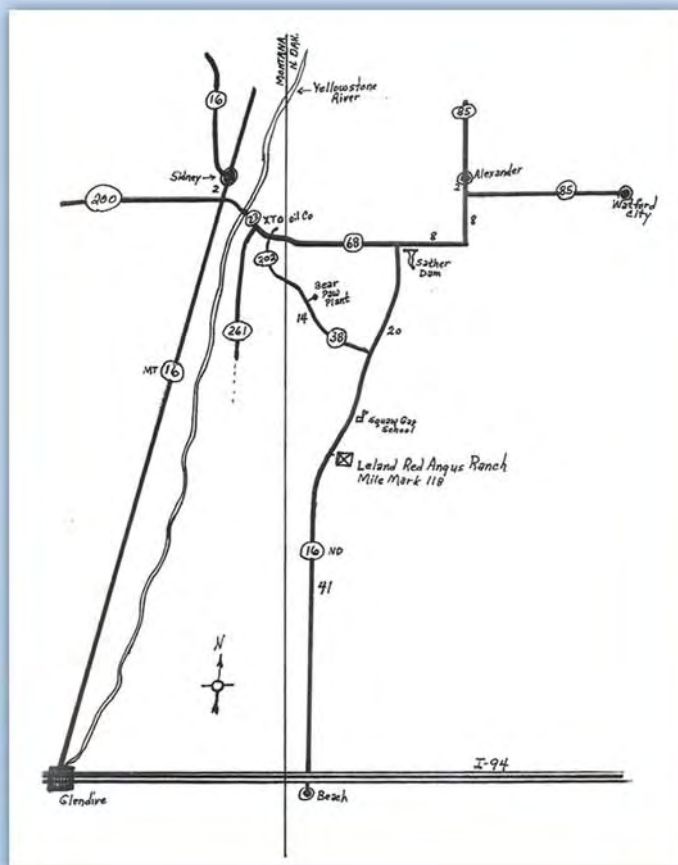

As marketing evolves, we must provide product identity and source verification to satisfy health and safety concerns of both domestic and international export consumers. Our programs do that and encourage our customers to take advantage of our free FCCP tag offer per bull purchased to age, source and genetic verify.

We conduct rigid selection practices to ensure the most accurate information available. These include traits not measured by the computer but by cowboy logic – traits such as foot and udder structure, disposition, fleshing ability and survivability. Our cattle are guaranteed breeders, with the bulls passing a breeding soundness and semen evaluation. Heifers are guaranteed open and ready to breed.

We do recommend insurance, particularly on yearling bulls when used in multiple breeding groups with older bulls.

As always, we're happy to assist in any specific needs you may have for your program and guarantee confidentiality as well as lowest bid on any sight-unseen purchases.

*Best wishes from all of us at
Leland Red Angus & Koester Red Angus*

View videos of each sale lot online at:
www.lelandredangus.com and
www.koesterredangus.com