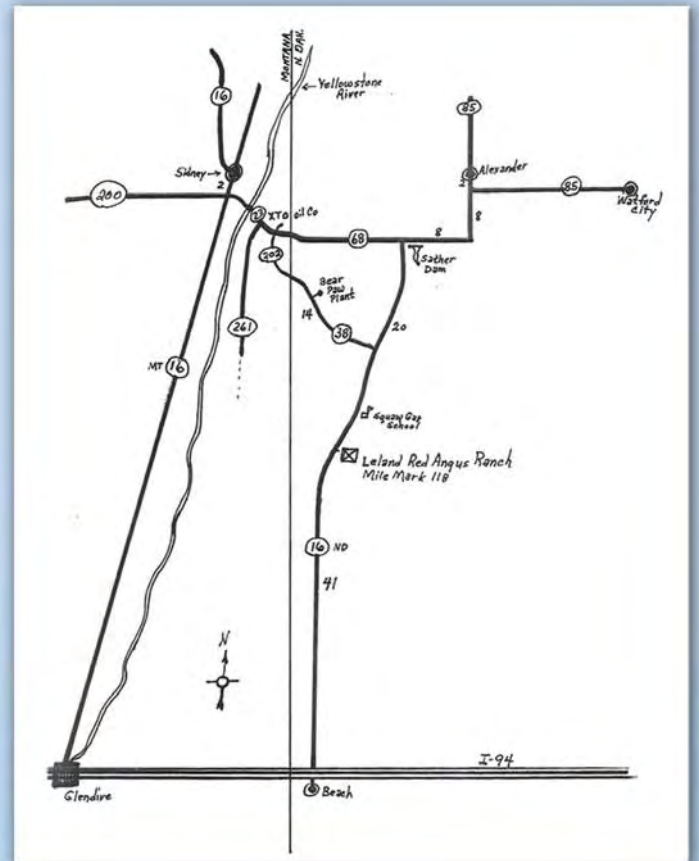

As Red Angus breeders, we continue to enjoy growing popularity and demand. This is directly related to the Red Angus Core Policies which focus on the success of our commercial producers. Our programs endorse that commitment to help our customers capitalize on premium market opportunities. To do this we offer genetics identified genomically through DNA to qualify for verified systems of value like Top Dollar Angus and FCCP. Buyers are eligible for a free bag of FCCP tags per bull purchased to qualify for premium markets.

We conduct rigid selection practices to ensure the most accurate information available. These include traits not measured by the computer but by cowboy logic – traits such as foot and udder structure, disposition, fleshing ability and survivability. Our cattle are guaranteed breeders, with the bulls passing a breeding soundness and semen evaluation. Heifers are guaranteed open and ready to breed.

We do recommend insurance, particularly on yearling bulls when used in multiple breeding groups with older bulls.

As always, we're happy to assist in any specific needs you may have for your program and guarantee confidentiality as well as lowest bid on any sight-unseen purchases.

*Best wishes from all of us at
Leland Red Angus & Koester Red Angus*

View videos of each sale lot online at:
www.lelandredangus.com and
www.koesterredangus.com