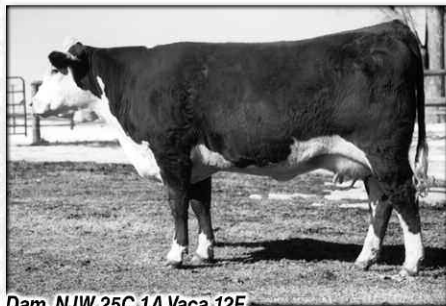

Dam, NJW 25C 1A Vaca 12E

40

• Going to be a big, bold, good looking herd bull that will add both performance and maternal value. Big, square hip and top, super long bodied with a good, deep flank and plenty of rib. Has been a bull you notice and admire since birth. Dam was one of our very best! Notice his strong adj. WW 716!