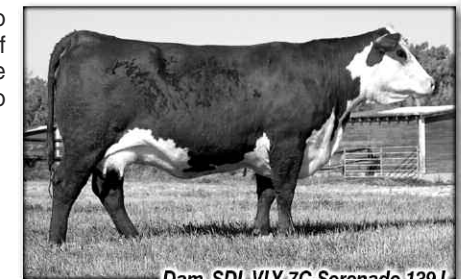

Dam, SDL VLY 7C Serenade 139J

• A very complete, good looking bull who has one full sister at the very top end of the yearling replacements and one at the top end of the two year olds! Lot 23 also comes with a complete set of numbers!