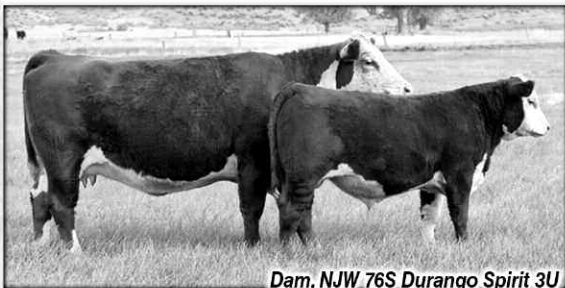

Dam, NJW 76S Durango Spirit 3U
and bull calf 112Z

• Ideal head shape and front end to make a really nice heifer bull, yet plenty of depth and doing ability. Pigment, freckle-faced and solid marked. Quiet and gentle natured and from the Spirit Queen cow line.