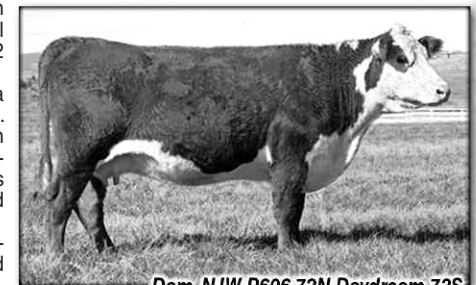

Dam, NJW P606 72N Daydream 73S

13

• Full brother to 2013 National Champion Hometown 10Y and powerhouse rancher bull Homegrown 8Y and maternal brother to 2012 National Champion Trust 100W.

Big and square from hooks to pins with a deep lower quarter and soft sweep of rib. Smoothly balanced with super extension through the front end and nicely laid-in shoulders. His P606 x Boulder x Wrangler dam sits at the top of our cowherd for her maternal and herd bull producing power!

A breed leading profile backed with time-tested genetics ...A "Next Generation" Herd Bull!

• Terms to be announced.