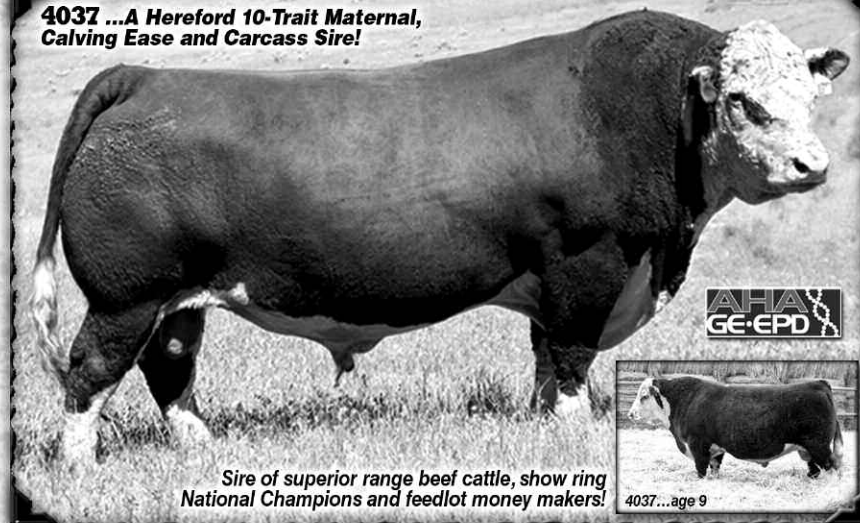

All bulls selling have been DNA tested through the American Hereford Association and are free of all known defects recognized by the Association as of April 10, 2013.

**Delivery:** Free delivery within 300 miles. Receive a \$50 discount per bull that you haul home on sale day.

## 4037 ...A Hereford 10-Trait Maternal, Calving Ease and Carcass Sire!

Sire of superior range beef cattle, show ring National Champions and feedlot money makers!

4037...age 9

**Selling Full Possession Only • Sells w/ 100 Units Semen**  
NJW and Mead Cattle Retain Semen Interest ...new owner will make 4037 available for other owners to collect at their convenience