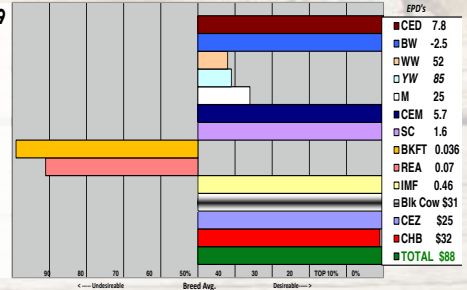

R BONANZA 4385 (43604081)

126 Polled Bull
Born: 03/20/2015

EFBEEF SCHU-LAR PROFICIENT N093 - SOD,DLF,HYF,IEF
GENOAS BONANZA 11051 - CHB,DLF,HYF,IEF
HYALITE 22S LASS 876 - DLF,HYF,IEF

SHF YORK 19H Y02 - CHB,DLF,HYF,IEF
R MISS NEW YORK 1793
R MISS REVOLUTION 171

Video on Rausch website

BW 67 Sale Wt. 1570 SC 39

4385 - is a dark red, smooth fronted Bonanza bull with good eye pigment and length - a low birth wt. easy calving bull to use on heifers. He also has one of the highest black cow $ figures. Dam is 2 yr. old heifer