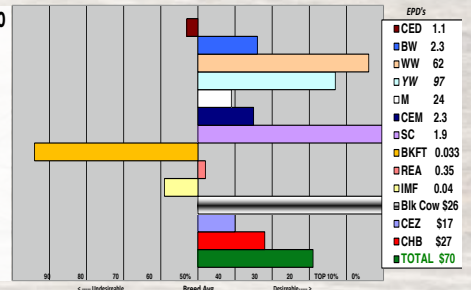

R ADVISOR 7515 (43604424)

68

Polled Bull
Born: 05/23/2015

SHF KENNEDY 502R X36 - CHB,DLF,HYF,IEF

SHF AIR FORCE X36 A03 - DLF,HYF,IEF

SHF CHEER R117 X139

FH L1 DOMINO 403 - SOD

R MISS ADVANCE 98 - DOD

HR MISS NAVIGATE 648

Video on Rausch website

BW 88 Sale Wt. 1810 SC 40

7515 - is a long bodied, deep ribbed Advisor bull with lots of body capacity and a huge hind quarter. He's a late May bull with lots of potential. Dam has a +34 milk EPD and is listed with the Dams of Distinction.