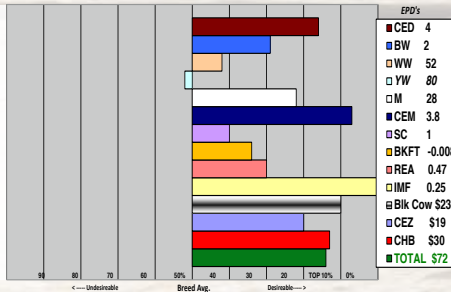

R DOMINO 4605 (43604107)

112 Polled Bull
Born: 03/26/2015

UPS DOMINO 3027 - CHB,SOD,DLF,HFY,FEJ
K&B SENTINEL 8013U - CHB,DLF,HFY,FEJ
K&B LADY KNOCKOUT 6209S

SHF VISION R117 U38 - CHB,DLF,HFY,FEJ
R MISS VISION 3260
R MISS WRANGLER 297

Video on Rausch website

BW 83 Sale Wt. 1660 SC 41

4605 - is a solid marked, red necked, heavy boned Domino bull. He has eye pigment and thickness - a bull with a good carcass and milk EPD.