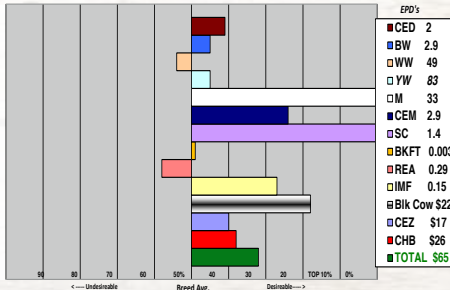

R CENTENNIAL 5415 (43604192)

101

Horned Bull
Born: 04/05/2015

CHURCHILL SENSATION 028X - CHB,DLF,HYF,IEF
CHURCHILL A1 ET - CHB,DLF,HYF,IEF
CHURCHILL LADY 6109S ET - DLF,HYF,IEF

LAGRAND WIDELoad 75P ET - SOD
R MISS WIDELoad 870 DOD
R MISS DOMINO 1823

Video on Rausch website

BW 89 Sale Wt. 1725 SC 41

5415 - is a dark red haired, heavy boned Centennial bull that is deep ribbed and has a big hind quarter. He's a high milk EPD bull and his dam has a +27 milk EPD.