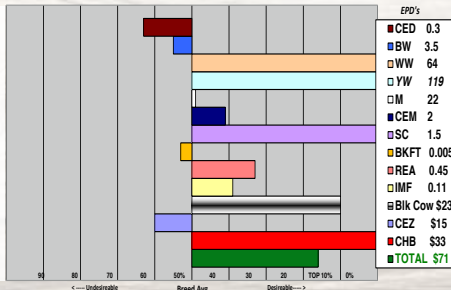

BW 87 Sale Wt. 1970 SC 43

3405 - is sure one of the stoutest, deepest ribbed bulls in the sale - a big heavy weight Revolution bull with a huge hind quarter. Dam is listed with the Dams of Distinction and has 3 daughters in the herd.