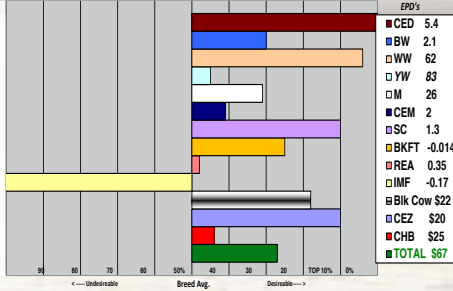

BW 89 Sale Wt. 1850 SC 41

6425 - is a goggle eyed, red necked York bull with lots of style - a smooth, solid marked, deep sided fellow with natural thickness. Dam has a +26 milk EPD and 2 daughters in the herd.