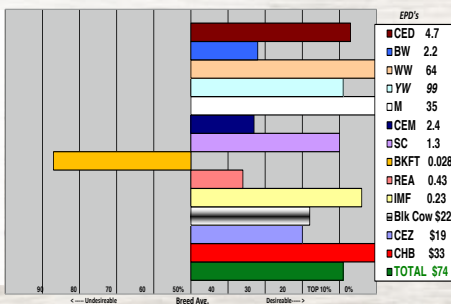

MSU TCF REVOLUTION 4R - SOD,CHB,DLF,HYF,IEF
R REVOLUTION 4510 - CHB,DLF,HYF,IEF
R MISS ADVANCE 406 - DOD,DLF,IEF

SHF VISION R117 U38 - CHB,DLF,IEF
R MISS VISION 770
R MISS PUCKSTER 57

BW 86 Sale Wt. 915

376 - is a dark red haired, goggle eyed Revolution heifer with a red neck and lots of length. These Revolution 4510 daughters are some of the best young cows in the herd. Dam is a good uddered Vision cow with lots of milk.