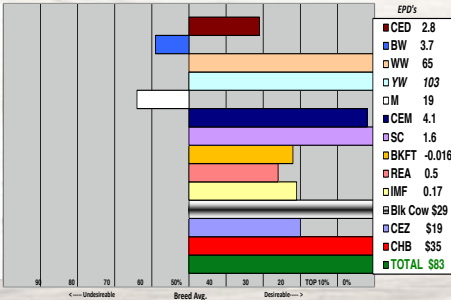

R ON TARGET 6116 (43711798)

47

Horned Bull
Born: 04/11/2016

SCHU-LAR ON TARGET 225 - SOD,CHB,DLF,HYF,IEF
HYALITE ON TARGET 378 - DLF,HYF,IEF
HYALITE 326 LASS 849 ET

SHF VISION R117 U38 - CHB,DLF,IEF
R MISS VISION 92
R MISS REVOLUTION 2650

Video on Rausch website

BW 93 Sale Wt. 1090 SC 34

6116 - is a heavy boned, deep ribbed On Target bull with good length and a huge hind quarter - a stout made fellow with a big black cow $ figure.