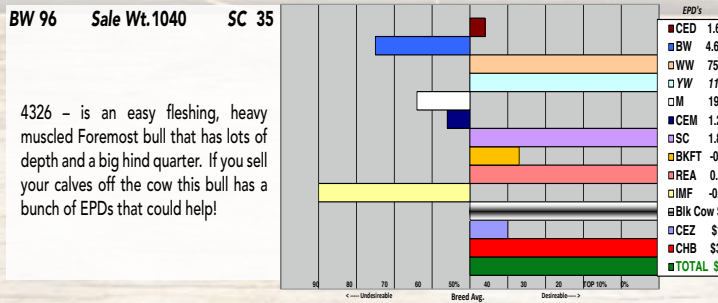

20 Polled Bull
Born: 03/17/2016

EFBEEF FOREMOST U208 - CHB,DLF,HYF,IEF
HYALITE FOREMOST 302 - DLF,HYF,IEF
(HYALITE 22S LASS 931) - DOD,DLF,HYF,IEF

R PUCKSTER III 4849 - DLF,HYF,IEF
R MISS PUCKSTER 462
R MISS WRANGLER 1897

Video on Rausch website