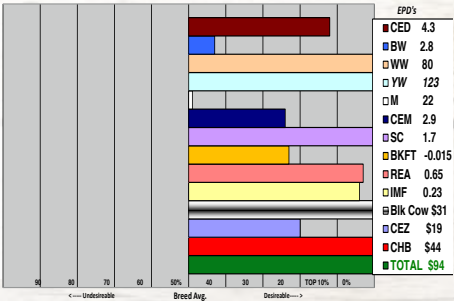

BW 82 Sale Wt. 1100 SC 35

4386 - is a goggle eyed, red necked, deep ribbed On Target bull with a huge hind quarter - one of the top prospects with herd bull numbers across the board. This fellow got noticed a lot in the pasture last summer - a bull with a lot of his EPDs in the top 5% of the breed. Dam is a 3 yr. old Revolution with a +38 milk EPD. Her first son is one of our herd bulls.

BW 80 Sale Wt. 1125 SC 33

3396 - is a stylish, dark red haired York bull with extra depth and length - a goggle eyed, red necked bull with all of his EPD and \$ figures at the top of the breed. Dam is a good uddered 2 yr. old heifer with a +25 milk EPD.