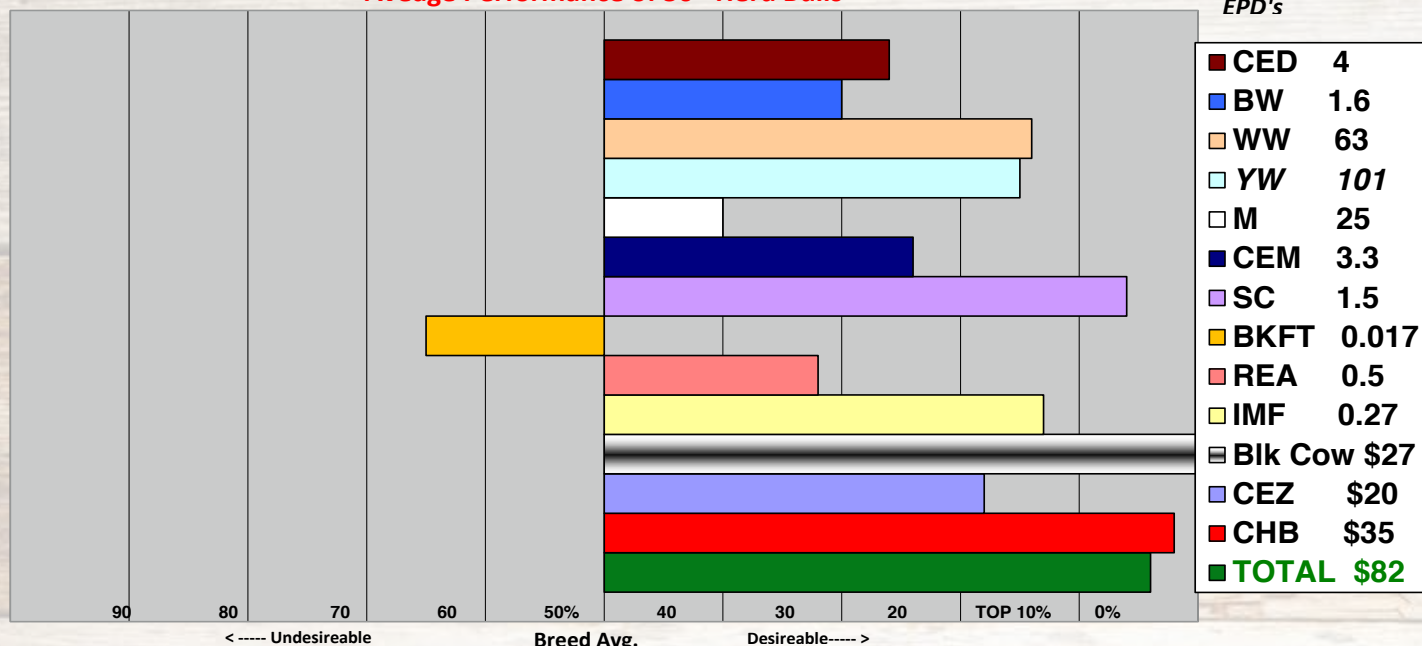

REFERENCE SIRES

Average Performance of 50+ Herd Bulls

HERD SIRES IN RAUSCH HEREFORD SIRE EVALUATION PROGRAM