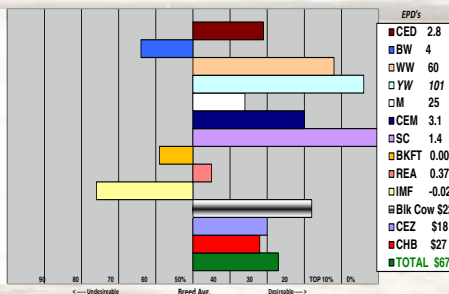

R ON TARGET 4985 (43604149)

58 Polled Bull
Born: 03/31/2015

SCHU-LAR ON TARGET 22S - SOD,CHB,DLF,HY,FEF
HYALITE ON TARGET 936 - CHB,DLF,HY,FEF
HYALITE TS LASS 310 - DLF,HY,FEF

JDF 16D WRANGLER 15 - SOD
R MISS WRANGLER 3247
R MISS PATEND 836

Video on Rausch website

BW 92 Sale Wt. 1870 SC 43

4985 - is another wide backed, deep ribbed On Target 936 bull with lots of bone, muscle and a big hind quarter. Dam has a +22 milk EPD.