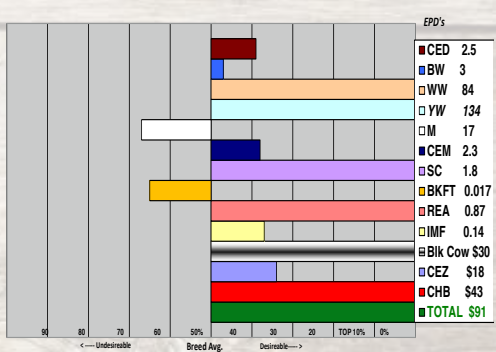

HYALITE FOREMOST 302 (43386653)

Polled *Herd Bull*
Born: 02/12/2013

FELTONS SOUNDER 957 - CHB,SOD,DLF,HYF,IEF
EFBEEF FOREMOST U208 - CHB,DLF,HYF,IEF
EFBEEF G824 KATE S610 ET

SCHU-LAR ON TARGET 22S - SOD,CHB,DLF,HYF,IEF
HYALITE 22S LASS 931 - DOD,DLF,HYF,IEF
HYALITE TS LASS 326 - DOD,DLF,HYF,IEF

A young herd sire working his way to the top in a hurry. His progeny carry some of the strongest EPDs in the offering. Based on his favorable calving ease growth traits, he has one of the strongest growth traits in the herd. We have high expectations in this sire.