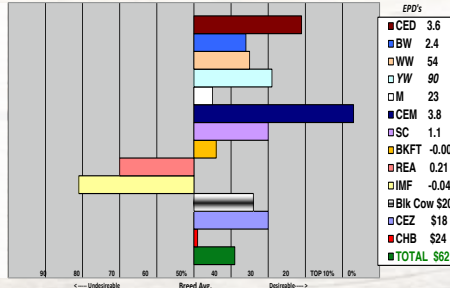

R ON TARGET 6115 (43604270)

108

Polled Bull
Born: 04/13/2015

SCHU-LAR ON TARGET 22S - SOD,CHB,DLF,HYF,IEF
HYALITE ON TARGET 378 - DLF,HYF,IEF
HYALITE 326 LASS 849 ET

FH L1 DOMINO 403 - SOD

R MISS ADVANCE 58 - DOD

R MISS WIDELOAD 816 - DOD

Video on Rausch website

BW 89 Sale Wt. 1800 SC 41

6115 - is a solid marked, red necked On Target bull with good eye pigment and thickness. Dam has +33 milk EPD.