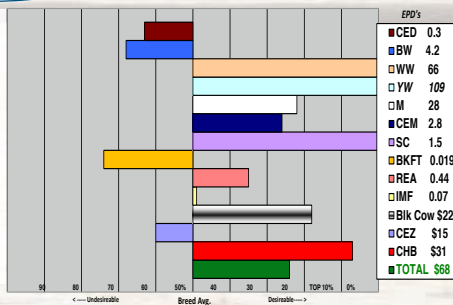

REGISTERED 2016 HEIFERS

R MISS ON TARGET 1926 (43711386)

175 Polled Heifer
Born: 04/11/2016

SCHU-LAR ON TARGET 225 - SOD,CHB,DLF,HYF,IEF
HYALITE ON TARGET 936 - CHB,DLF,HYF,IEF
HYALITE TS LASS 310 - DLF,HYF,IEF

LAGRAND WIDELoad 75P ET - SOD

R MISS WIDELoad 2420

R MISS NAVIGATE 1582 DOD

Video on Rausch website

BW 86 Sale Wt. 835

1926 - is another On Target 936 heifer that should make a good brood cow - a well-made heifer with a nice hair coat and lots of milk bred in her. Dam has a +25 milk EPD.