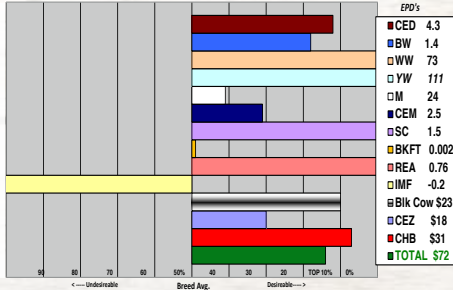

R 4EVER 6405 (43604302)

65

Polled Bull
Born: 04/17/2015

EFBEEF FOREMOST U208 - CHB,DLF,HYF,IEF

HYALITE FOREMOST 302 - DLF,HYF,IEF

HYALITE 22S LASS 931 - DOD,DLF,HYF,IEF

R PUCKSTER 2586 - SOD,CHB,DLF,IEF

R MISS PUCKSTER 691

R MISS REVOLUTION 019

Video on Rausch website

BW 88 Sale Wt. 1870 SC 40

6405 - is a heavy boned, deep sided Foremost bull with lots of body capacity and a big hind quarter - a high weaning, yearling and ribeye EPD bull with a lot of style. Dam has a +26 milk EPD.