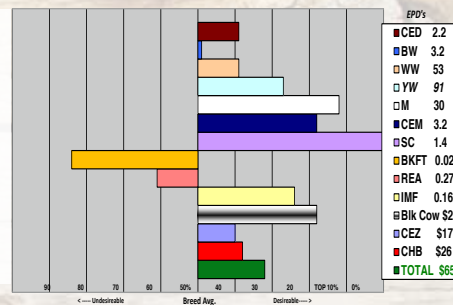

R MISS BOULDER 3218

R MISS BONANZA 872

BW 88 Sale Wt. 860

1356 - is a smooth, good haired Sensation granddaughter with lots of good numbers and a high milk EPD. Dam has a son and 2 daughters working in the herd.