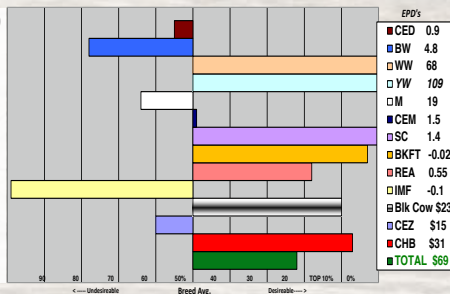

GR 4TH REVOLUTION 3535 (43604710)

92

Polled Bull
Born: 04/08/2015

WHITEHAWK 4R REVOLUTION 2328 - CHB,DLF,IEF
R 3RD REVOLUTION 4160 - CHB,DLF,HYF,IEF
R MISS FELT 3078 - DLF,HYF,IEF

THR THOR 9136W - CHB,DLF,HYF,IEF
GR MISS WRANGLER 231
GR MISS PUCKSTER 266 - DOD

Video on Rausch website

BW 92 Sale Wt. 1580 SC 40

3535 - is a goggle eyed, red necked, solid marked Revolution bull with extra length, and style.