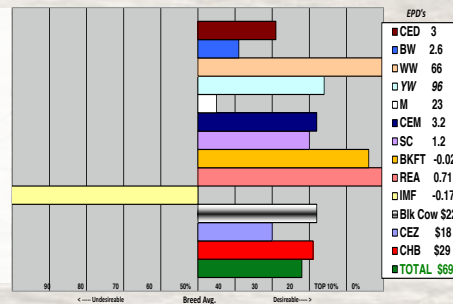

REGISTERED 2016 HEIFERS

REGISTRABLE PUREBRED HEREFORD OPEN HEIFERS

ADD \$40.00 PER HEAD AT SETTLEMENT, AND WE WILL REGISTER THEM FOR YOU

THE DOLLAR INDEXES ON REGISTRABLE HEIFERS ARE AN AVERAGE OF THE SIRE AND DAM