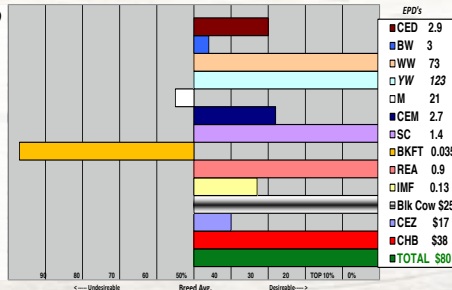

BW 83 Sale Wt. 1735 SC 39

2975 - is a goggle eyed, red necked, stylish On Target bull with lots of length and natural thickness. These On Target bulls should sire those good feeder calves that are sent to the feed yard.