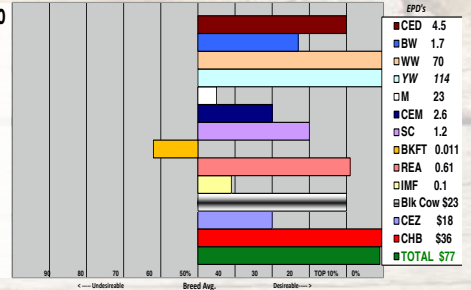

R 4EVER 7095 (43604378)

66

Polled Bull
Born: 04/30/2015

EFBEEF FOREMOST U208 - CHB,DLF,HYF,IEF

HYALITE FOREMOST 302 - DLF,HYF,IEF

HYALITE 22S LASS 931 - DOD,DLF,HYF,IEF

R PUCKSTER 2586 - SOD,CHB,DLF,IEF

R MISS PUCKSTER 2151

R MISS REVOLUTION 289

Video on Rausch website

BW 87 Sale Wt. 1825 SC 40

7095 - is a well-made, wide backed Foremost bull that is deep sided and heavy muscled - a high growth bull with most of his numbers way above breed average. Dam has a +27 milk EPD.