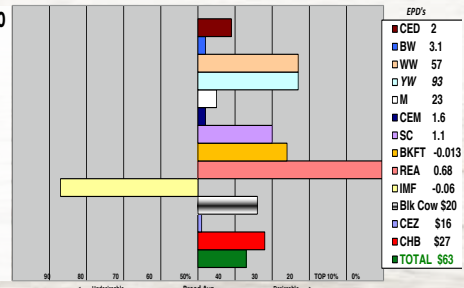

R VISION 6055 (43604264)

98

Polled Bull
Born: 04/13/2015

SHF VISION R117 U38 - CHB,DLF,IEF

R VISION 5722 - CHB,DLF,HY,IEF

R MISS REVOLUTION 089 - DLF,HY,IEF

R 2ND REVOLUTION 2767 - SOD,CHB,DLF,HY,IEF

R MISS REVOLUTION 100

R MISS NAVIGATE 3058 - DOD

Video on Rausch website

BW 88 Sale Wt. 1830 SC 40

6055 - is a good haired, goggle eyed, solid marked Vision bull with extra length and thickness - a nice package here with a big ribeye EPD. Dam is a top cow with 2 daughters in the herd.