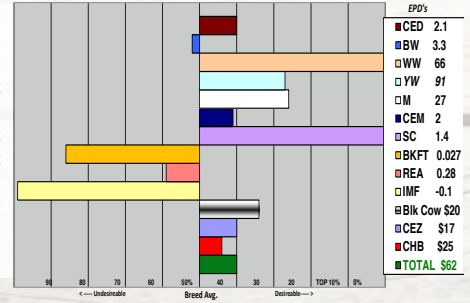

BW 89 Sale Wt. 925

1826 - is a deep ribbed, extra thick York heifer with eye pigment and a red neck - a stylish female with lots of milk bred in her. Dam is one of the best milking cows with a +30 milk EPD and 3 daughters in the herd plus she's listed with the Dams of Distinction.