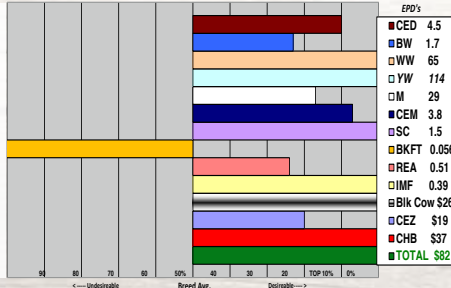

BW 85 Sale Wt. 1850 SC 41

7485 - is a dark red, goggle eyed, solid marked Foremost bull with a great look - a herd bull candidate with all the meat and muscle in the right place. He's a late May bull with all the thickness and numbers a herd bull needs. Dam is sure one of our best Revolution 3 yr. olds with a +30 milk EPD.