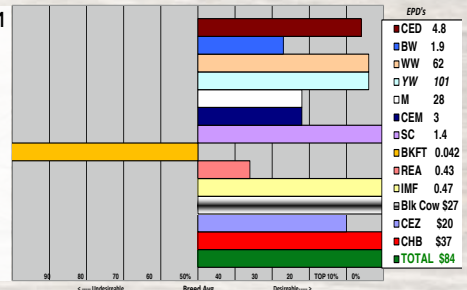

R 4EVER 4265 (43604068)

128 Polled Bull
Born: 03/16/2015

EFBEEF FOREMOST U208 - CHB,DLF,HYF,IEF
GENOA FOREMOST 12180 - DLF,HYF,IEF
HYALITE 22S LASS 876 - DLF,HYF,IEF

SHF VISION R117 U38 - CHB,DLF,IEF
R MISS VISION 1962
R MISS ADVANCE 1469 - SOD

Video on Rausch website

BW 85 Sale Wt. 1790 SC 41

4265 - is a heavy muscled, deep sided Foremost bull with a ton of natural thickness and a big hind quarter - a bull with a lot of his numbers and EPDs at the top of the breed. Dam is 3 yr. old Vision cow with +27 milk EPD.