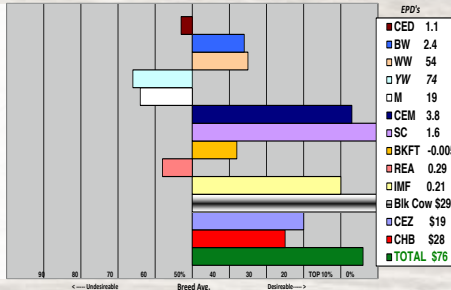

R ADVISOR 5325 (43604182)

116 Horned Bull
Born: 04/04/2015

SHF KENNEDY 502R X36 - CHB,DLF,HFY,FEJ
SHF AIR FORCE X36 A03 - DLF,HFY,FEJ
SHF CHEER R117 X139

SHF TANGO M326 T73 ET - SOD,DLF,HFY,FEJ
R MISS FELT 2969 DOD
R MISS WRANGLER 265 DOD

Video on Rausch website

BW 85 Sale Wt. 1580 SC 40

5325 - is a dark red haired, conservative marked Advisor bull with good length and depth. He has a top black cow $ figure. Dam has a +27 milk EPD and 3 generations of Dams of Distinction in her pedigree.