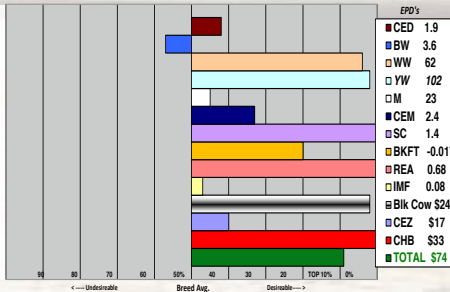

Video on Rausch website

BW 89 Sale Wt. 1740 SC 40

7455 - is a smaller type, solid marked, red necked Vision bull with a deep hind quarter - a young late May bull with extra thickness. Dam has 3 daughters in the herd.