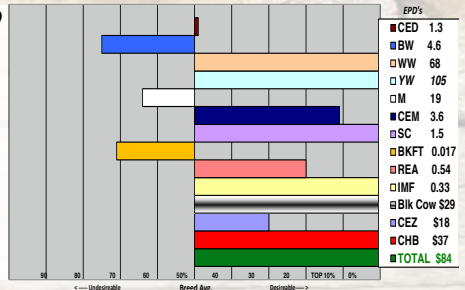

★ 138 GR CENTENNIAL 3235 (43604678)

Polled Bull
Born: 04/01/2015

K&B SENTINEL 0042X - CHB,DLF,HYF,IEF
C R111 SENTINEL 2264 ET - CHB,DLF,HYF,IEF
-S LADY ADVANCE 176L R111 ET - DLF,HYF,IEF

THR THOR 9136W - CHB,DLF,HYF,IEF
GR MISS WRANGLER 542
GR MISS ADVANCE 101 - DOD

Video on Rausch website

BW 88 Sale Wt. 1685 SC 39

3235 - is a solid marked, red necked Centennial bull with good thickness and is a big hip - a bull with good carcass numbers and a high black cow $ figure.