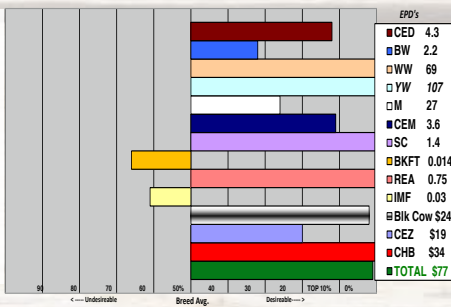

REGISTERED 2016 HEIFERS

R MISS ON TARGET 326 (43711532)

151 Polled Heifer
Born: 03/20/2016

SCHU-LAR ON TARGET 22S - SOD,CHB,DLF,HYF,IEF
HYALITE ON TARGET 936 - CHB,DLF,HYF,IEF
HYALITE TS LASS 310 - DLF,HYF,IEF

R 2ND REVOLUTION 2767 - SOD,CHB,DLF,HYF,IEF
R MISS REVOLUTION 61 - DOD
R MISS WRANGLER 3097

BW 86 Sale Wt. 900

326 - is sure a top end On Target 936 heifer in this offering - a classy, clean fronted, thick made female that could be a nice show prospect. Dam is a Dams of Distinction cow and has a son working in the herd.

R MISS NEW YORK 56 (43711740)

152 Polled Heifer
Born: 03/03/2016

MSU MF HUDSON 19H - SOD,CHB,DLF,HYF,IEF
SHF YORK 19H Y02 - CHB,DLF,HYF,IEF
LOEWEN MISS P20 10W - DLF,HYF,IEF

HYALITE ON TARGET 017 - CHB,DLF,HYF,IEF
R MISS ON TARGET 1884
R MISS WIDELOAD 589

BW 78 Sale Wt. 890

56 - is a stylish, deep sided York heifer with a nice muscle pattern - a heifer with the top EPDs and $ figures in the pen. Dam is a 2 yr. old On Target heifer that did a good job here.

R MISS NEW YORK 16 (43711350)

153 Polled Heifer
Born: 03/01/2016

MSU MF HUDSON 19H - SOD,CHB,DLF,HYF,IEF
SHF YORK 19H Y02 - CHB,DLF,HYF,IEF
LOEWEN MISS P20 10W - DLF,HYF,IEF

HYALITE ON TARGET 936 - CHB,DLF,HYF,IEF
R MISS ON TARGET 424
HR MISS NAVIGATE 634

BW 74 Sale Wt. 950

16 - is a goggle eyed, red necked York heifer with lots of depth and style - a low birth wt. heifer with great numbers and $ figures. Dam is a 2 yr. old On Target 936 heifer that's one of our best.

R MISS ON TARGET 646 (43711836)

154 Polled Heifer
Born: 03/27/2016

SCHU-LAR ON TARGET 22S - SOD,CHB,DLF,HYF,IEF
HYALITE ON TARGET 936 - CHB,DLF,HYF,IEF
HYALITE TS LASS 310 - DLF,HYF,IEF

R PUCKSTER 2586 - SOD,CHB,DLF,IEF
R MISS PUCKSTER 412
R MISS FELT 1530

BW 84 Sale Wt. 940