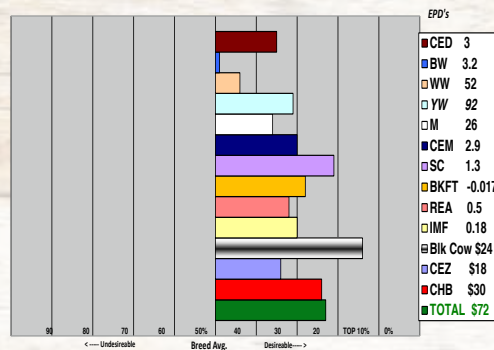

R VISION 5722 (43306532)

Polled Herd Bull
Born: 04/09/2012

We use the Vision sires to balance out EPDs in the herd. They are low in BW and have good growth along with great carcass traits. They also bring down frame size on large cows. The Vision daughters in the herd are performing very well. Semen is available.