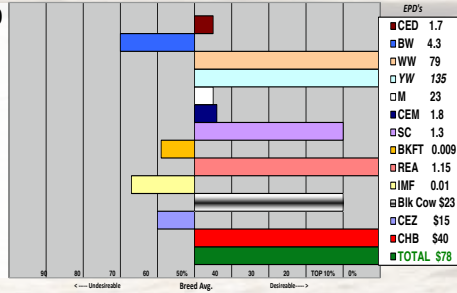

SPRING TWO-YEAR OLD BULLS

GR ON TARGET 4185 (43604779)

75 Polled Bull
Born: 05/08/2015

HYALITE ON TARGET 936 - CHB,DLF,HY,FEF
R ON TARGET 4673 - DLF,HY,FEF
R MISS REVOLUTION 1009 - DOD,DLF,HY,FEF
K&B RED FELTON 7016T - CHB,DLF,FEF
GR MISS FELT 482
GR MISS PUCKSTER 2518 - DOD

BW 85 Sale Wt. 1680 SC 39

4185 - is a red eyed, red necked On Target 4673 bull that is long sided and deep ribbed with a big hind quarter. A bull with high growth and ribeye EPDs and a high black cow $ figure. The sire of the On Target bulls in this pen is a full brother to the herd bull, Leader, our top selling bull 2 years ago.

GR ON TARGET 3365 (43604693)

76 Polled Bull
Born: 04/04/2015

HYALITE ON TARGET 936 - CHB,DLF,HY,FEF
R ON TARGET 4673 - DLF,HY,FEF
R MISS REVOLUTION 1009 - DOD,DLF,HY,FEF
R REVOLUTION 4150 - CHB,DLF,HY,FEF
GR MISS REVOLUTION 572
GR MISS NAVIGATE 255 - DOD

BW 91 Sale Wt. 1760 SC 40

3365 - is a dark red haired, clean fronted On Target bull with a nice muscle pattern and a long hip - one of the highest weaning, yearling and ribeye EPD bulls in the offering. Dam is a cow with a lot of Dams of Distinction in her pedigree.

GR 3RD REVOLUTION 4085 (43604768)

77 Polled Bull
Born: 04/28/2015

MSU TCF REVOLUTION 4R - SOD,CHB,DLF,HY,FEF
R REVOLUTION 4150 - CHB,DLF,HY,FEF
HR MISS WRANGLER 608 - DOD
EFBEEF M326 FELLIS U248 ET - CHB,DLF,HY,FEF
GR MISS FELT 1310
GR MISS DOMINO 327

BW 88 Sale Wt. 1800 SC 40

4085 - is a goggle eyed, red necked, solid marked Revolution bull that is easy to find in the pen - a bull with a lot of his EPDs in the top 1% of the breed and the highest black cow $ figure in the offering. Dam has a +25 milk EPD and 2 daughters in the herd.

GR NEW YORK 2695L (43604622)

78 Polled Bull
Born: 03/14/2015