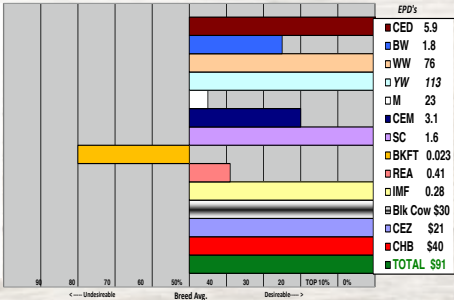

BW 78 Sale Wt. 1130 SC 36

4076 - is a stylish, solid marked, red necked York bull with good eye pigment and a big hind quarter - one of the better bulls in the pen with a lot of his EPDs and \$ figures in the top 1% of the breed. Dam is 2 yr. old On Target 936 heifer that raised a top prospect here.