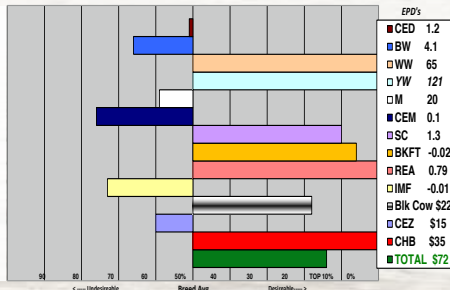

BW 91 Sale Wt. 1940 SC 41

3825 - is another big, stout meat wagon with extra length and a huge hind quarter - a deep sided, heavy muscled Revolution bull that will sure be one of the heaviest in the pen. Dam is a Dams of Distinction cow