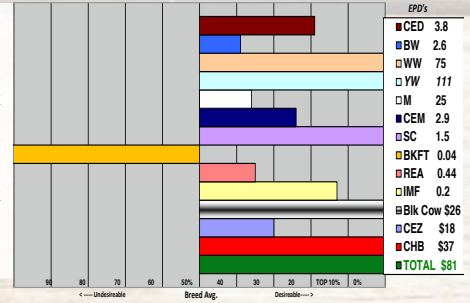

BW 78 Sale Wt. 870

096 - is a feminine, clean fronted York heifer with lots of thickness and muscle - a heifer with a great profile that could be a show prospect. Dam is a 2 yr. old On Target 936 heifer with a +28 milk EPD.