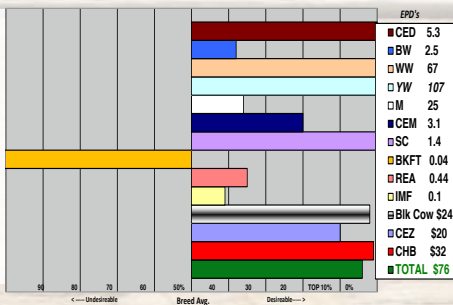

REGISTERED 2016 HEIFERS

R MISS ON TARGET 1046 (43711288)

169 Polled Heifer
Born: 04/02/2016

SCHU-LAR ON TARGET 22S - SOD,CHB,DLF,HYF,IEF
HYALITE ON TARGET 936 - CHB,DLF,HYF,IEF
HYALITE TS LASS 310 - DLF,HYF,IEF

R PUCKSTER 2013 - SOD,DLF,HYF,IEF
R MISS PUCKSTER 62
R MISS REVOLUTION 210 - DOD

BW 86 Sale Wt. 880

1046 - is a well-made, red eyed, red necked On Target 936 heifer with lots of depth - a good haired female that should make a top brood cow. Dam has 2 daughters in the herd.

R MISS ON TARGET 136 (43711323)

170 Polled Heifer
Born: 03/07/2016

SCHU-LAR ON TARGET 22S - SOD,CHB,DLF,HYF,IEF
HYALITE ON TARGET 936 - CHB,DLF,HYF,IEF
HYALITE TS LASS 310 - DLF,HYF,IEF

CT BENNETT 7R - SOD,DLF,HYF,IEF
R MISS FELT 1612
R MISS DOMINO 1973

BW 86 Sale Wt. 865

136 - is another On Target 936 heifer with a lot of promise - a dark red haired heifer with lots of style and natural thickness.

Video on Rausch website

R MISS 4EVER 1976 (43711392)

171 Polled Heifer
Born: 04/12/2016

EFBEEF FOREMOST U208 - CHB,DLF,HYF,IEF
HYALITE FOREMOST 302 - DLF,HYF,IEF
HYALITE 22S LASS 931 - DOD,DLF,HYF,IEF

CT BENNETT 7R - SOD,DLF,HYF,IEF
R MISS FELT 3428 - DOD
R MISS WRANGLER 475

BW 90 Sale Wt. 910

1976 - is a long bodied, red necked Foremost heifer with good eye pigment and lots of good numbers. Dam has a +29 milk EPD and is listed with the Dams of Distinction. She has 2 daughters in the herd.

GR MISS 4EVER 76 (43712364)

172 Polled Heifer
Born: 02/10/2016

EFBEEF FOREMOST U208 - CHB,DLF,HYF,IEF
HYALITE FOREMOST 302 - DLF,HYF,IEF
HYALITE 22S LASS 931 - DOD,DLF,HYF,IEF

K&B RED FELTON 7016T - CHB,DLF,IEF
GR MISS FELT 952
GR MISS ADVANCE 685 - DOD

BW 84 Sale Wt. 920

76 - is a dark red haired Foremost heifer with lots of length and body capacity - a heifer with top EPDs and out of a good milking Felt cow.

Video on Rausch website