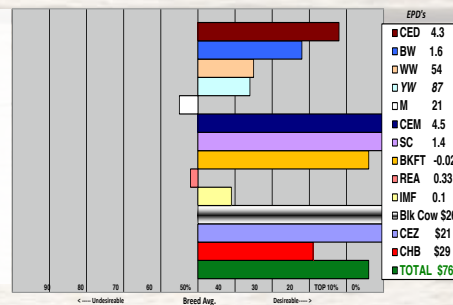

R MISS VISION 012

R MISS PUCKSTER 070

Video on Rausch website

BW 80 Sale Wt. 835

2266 - is a stylish, solid marked On Target heifer with lots of eye pigment and thickness. Dam is a top Vision 3 yr. old with a +26 milk EPD