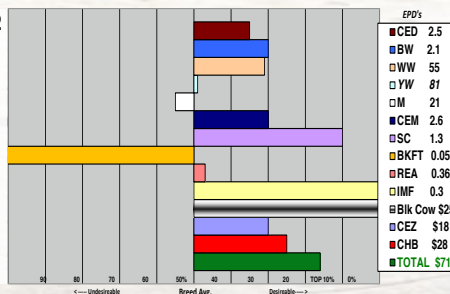

R VISION 5705 (43604225)

120

Polled Bull
Born: 04/08/2015

SHF VISION R117 U38 - CHB,DLF,IEF
R VISION 5932 - CHB,DLF,HYF,IEF
R MISS REVOLUTION 869

HH ADVANCE 5091R - SOD,CHB
R MISS ADVANCE 667 - DOD
R MISS DOMINO 1893

Video on Rausch website

BW 88 Sale Wt. 1705 SC 42

5705 - is a goggle eyed, red necked Vision bull with a lot of length and thickness. These Vision bulls have lots of ribeye and marbling bred in them. Dam is also a Dams of Distinction cow.