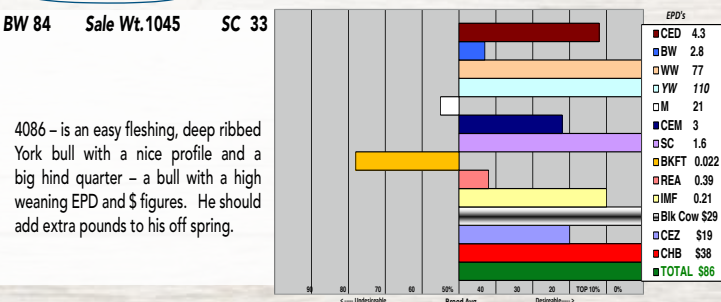

4086 - is an easy fleshing, deep ribbed York bull with a nice profile and a big hind quarter - a bull with a high weaning EPD and $ figures. He should add extra pounds to his off spring.

★ 18 R NEW YORK 4066 (43711569)

Polled Bull
Born: 03/05/2016

MSU MF HUDSON 19H - SOD,CHB,DLF,HYF,IEF
SHF YORK 19H Y02 - CHB,DLF,HYF,IEF
LOEWEN MISS P20 10W - DLF,HYF,IEF

UPS SPARTAN 1203 - CHB,DLF,HYF,IEF
R MISS SPARTAN 1684
R MISS PUCKSTER 601 - DOD

Video on Rausch website