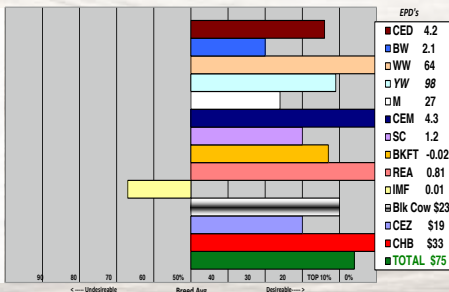

R ON TARGET 7365 (43604407)

133 Polled Bull
Born: 05/13/2015

SCHU-LAR ON TARGET 225 - SOD,CHB,DLF,HYF,IEF
HYALITE ON TARGET 936 - CHB,DLF,HYF,IEF
HYALITE TS LASS 310 - DLF,HYF,IEF

R 2ND REVOLUTION 2767 - SOD,CHB,DLF,HYF,IEF
R MISS REVOLUTION 071
R MISS FELT 1739

BW 82 Sale Wt. 1580 SC 39

7365 - is a goggle eyed, red necked extra deep bodied On Target 936 bull that is solid marked and heavy muscled - a young mid-May bull with a high ribeye EPD and lots of milk bred in him. Dam has a +25 milk EPD and 2 daughters in the herd.

Video on Rausch website

R 3RD REVOLUTION 4285 (43604070)

134 Polled Bull
Born: 03/16/2015

MSU TCF REVOLUTION 4R - SOD,CHB,DLF,HYF,IEF
R 2ND REVOLUTION 2767 - SOD,CHB,DLF,HYF,IEF
HR MISS PUCKSTER 51 - DOD,DLF,IEF

SHF VISION R117 U38 - CHB,DLF,IEF
R MISS VISION 023
R MISS REVOLUTION 2541

BW 81 Sale Wt. 1700 SC 40

4285 - is a red necked, heavy boned Revolution bull with lots of depth and muscle and a big hind quarter. Dam is 2 yr. old Vision cow.