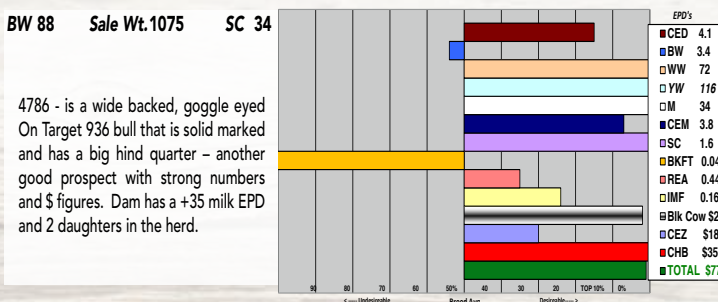

12 Polled Bull
Born: 03/29/2016

SCHU-LAR ON TARGET 22S - SOD,CHB,DLF,HYF,IEF
HYALITE ON TARGET 936 - CHB,DLF,HYF,IEF
HYALITE TS LASS 310 - DLF,HYF,IEF

R REVOLUTION 4510 - CHB,DLF,HYF,IEF
R MISS REVOLUTION 962
R MISS FELT 1618