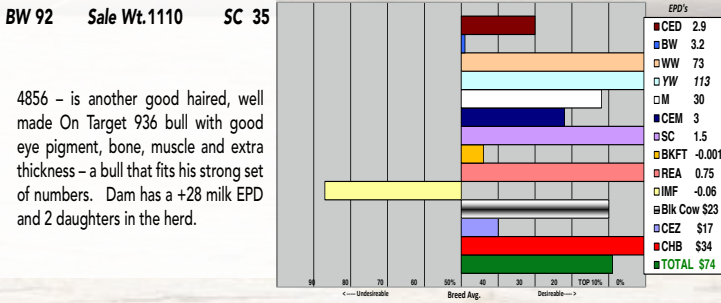

Video on Rausch website

4856 - is another good haired, well made On Target 936 bull with good eye pigment, bone, muscle and extra thickness - a bull that fits his strong set of numbers. Dam has a +28 milk EPD and 2 daughters in the herd.