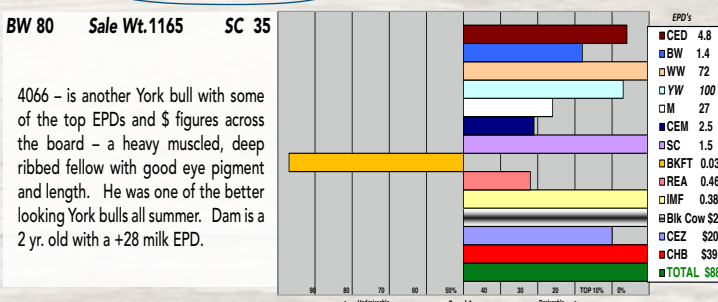

4026 - is another York bull bred just like Lot 15 - a dark red haired, red necked fellow with good length, depth and muscle. A lot of his EPDs are at the top of the breed. Dam is a 2 yr. old heifer with a +32 milk EPD.

4086 - is an easy fleshing, deep ribbed York bull with a nice profile and a big hind quarter - a bull with a high weaning EPD and \$ figures. He should add extra pounds to his off spring.

★ 18 R NEW YORK 4066 (43711569)

Video on Rausch website

4066 - is another York bull with some of the top EPDs and \$ figures across the board - a heavy muscled, deep ribbed fellow with good eye pigment and length. He was one of the better looking York bulls all summer. Dam is a 2 yr. old with a +28 milk EPD.