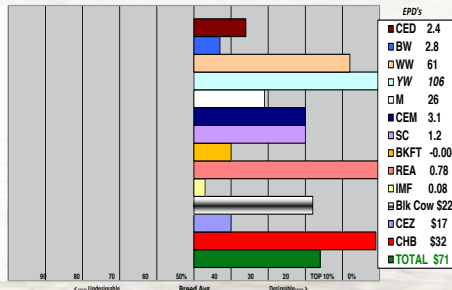

GR ON TARGET 2595S (43604614)

86 Polled Bull
Born: 03/02/2015

HYALITE ON TARGET 936 - CHB,DLF,HYF,IEF
R ON TARGET 4673 - DLF,HYF,IEF
R MISS REVOLUTION 1009 - DOD,DLF,HYF,IEF

R 157K NORTH STAR 4T - CHB,SOD,DLF,IEF
GR MISS RIBSTONE 1089
GR MISS HUNTER 525

Video on Rausch website

BW 89 Sale Wt. 1835 SC 41

2595 - is a red eyed, red necked On Target bull that's heavy boned and deep sided - another bull with all of his numbers way above breed average. Dam has a +28 milk EPD.