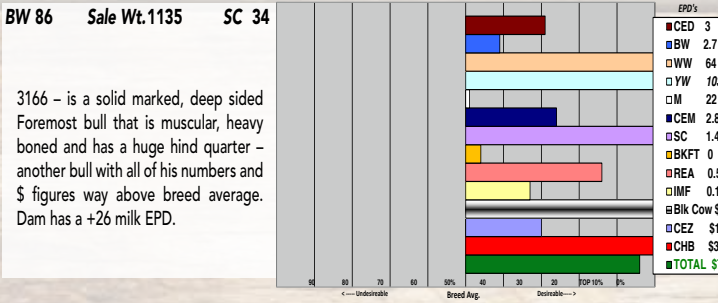

YEARLING BULLS

19 Polled Bull
Born: 02/21/2016

EFBEEF FOREMOST U208 - CHB,DLF,HYF,IEF
HYALITE FOREMOST 302 - DLF,HYF,IEF
(HYALITE 22S LASS 931) - DOD,DLF,HYF,IEF

R 157K NORTH STAR 4T - CHB,SOD,DLF,IEF
GR MISS RIBSTONE 1870
GR MISS ADVANCE 536

Video on Rausch website