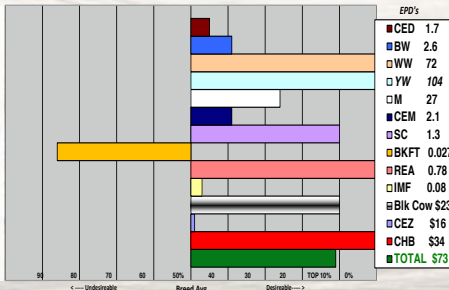

GR ON TARGET 4155 (43604775)

85 Polled Bull
Born: 05/07/2015

HYALITE ON TARGET 936 - CHB,DLF,HYF,IEF
R ON TARGET 4673 - DLF,HYF,IEF
R MISS REVOLUTION 1009 - DOD,DLF,HYF,IEF

THR THOR 9136W - CHB,DLF,HYF,IEF
GR MISS WRANGLER 371
GR ADVANCE 522 - DOD

Video on Rausch website

BW 86 Sale Wt. 1670 SC 40

4155 - is a heavy boned, red necked On Target bull with extra length of body and a huge hind quarter - another fellow with high weaning, yearling and ribeye EPDs. Dam has a +27 milk EPD and 2 daughters in the herd.