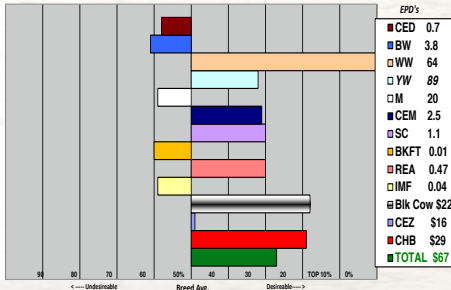

R DURANGO 5495 (43604201)

113 Polled Bull
Born: 04/06/2015

THM DURANGO 4037 - CHB,SOD,DLF,HFY,FEJ
NJW 43T 4037 BORN READY 31X ET - CHB,DLF,HFY,FEJ
NJW FOREVER RADIANT 43T ET - DLF,HFY,FEJ

NS SAMSON ET 658 - CHB,DLF,HFY,FEJ
HR MISS LEGEND 1921
HR MISS WRANGLER 633 DOD

Video on Rausch website

BW 86 Sale Wt. 1770 SC 39

5495 - is a wide backed, red necked Durango bull with heavy bones and big hind quarter