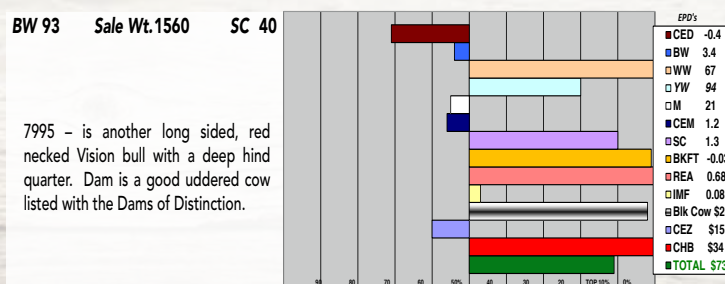

146 **RR VISION 7995** (43604936)

Horned Bull
Born: 05/18/2015

SHF VISION R117 U38 - CHB,DLF,IEF
R VISION 4290 - CHB,DLF,HYF,IEF
R MISS WRANGLER 437 - DOD

CL 1 DOMINO 5120R 1ET - SOD,DLF,IEF
GR MISS DOMINO 799 - DOD
GR MISS NAVIGATE 226

Video on Rausch website