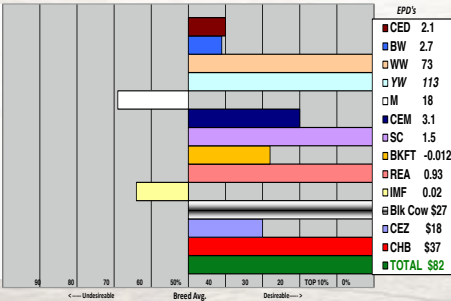

R 4EVER 4836 (43711655)

45

Polled Bull
Born: 03/30/2016

EFBEEF FOREMOST U208 - CHB,DLF,HYF,IEF
HYALITE FOREMOST 302 - DLF,HYF,IEF
HYALITE 225 LASS 931 - DOD,DLF,HYF,IEF

R 2ND REVOLUTION 2767 - SOD,CHB,DLF,HYF,IEF
R MISS REVOLUTION 530
R MISS ONLINE 668

Video on Rausch website

BW 86 Sale Wt. 1030 SC 32

4836 - is a red eyed, red necked Foremost bull with extra length, depth and muscle - a high growth and ribeye EPD bull with a good black cow $ figure.