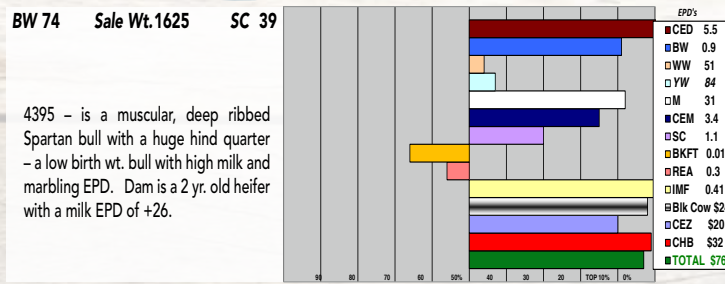

144 **R SPARTAN 4395** (43604082)

Horned Bull
Born: 03/20/2015

CHURCHILL SENSATION 028X - CHB,DLF,HYF,IEF
UPS SPARTAN 2864 - DLF,HYF,IEF
UPS MISS SPARTAN 0877 - DLF,HYF,IEF

HYALITE ON TARGET 053 - CHB,DLF,HYF,IEF
R MISS ON TARGET 1643
R WISS WIDELOAD 870 - DOD

Video on Rausch website