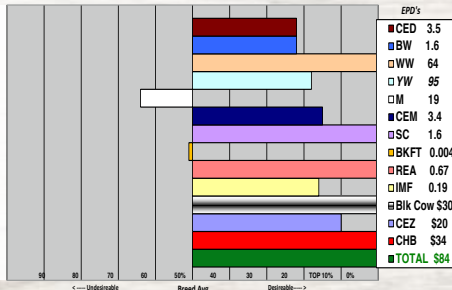

★ 139 GR 4EVER 2825 (43604634)

Horned Bull
Born: 03/20/2015

EFBEEF FOREMOST U208 - CHB,DLF,HYF,IEF
HYALITE FOREMOST 308 - DLF,HYF,IEF
HYALITE 22S LASS 805 - DLF,HYF,IEF

K&B RED FELTON 7016T - CHB,DLF,IEF
GR MISS FELT 1169
GR MISS ADVANCE 142

Video on Rausch website

BW 87 Sale Wt. 1725 SC 41

2825 - is a deep ribbed Foremost bull with good length and a nice muscle pattern - another good carcass bull with top $ figures.