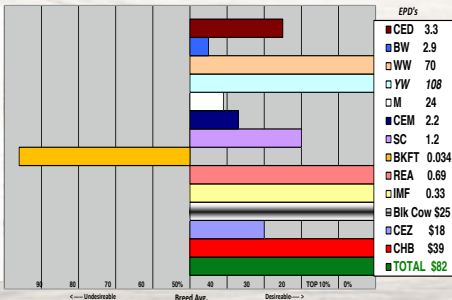

R HOME RUN 5466 (43711725)

35

Polled Bull
Born: 04/05/2016

NJW 73S W18 HOMETOWN 10Y ET - CHB,DLF,HYF,IEF
VIN-MAR HOMETOWN 407 - DLF,HYF,IEF
TH 9N 63N BURGUNDY 7U

MSU TCF REVOLUTION 4R - SOD,CHB,DLF,HYF,IEF

R MISS REVOLUTION 002

R MISS ADVISOR 040

Video on Rausch website

BW 88 Sale Wt. 1060 SC 35

5546 - is a long sided, heavy boned Home Run bull with eye pigment, easy fleshing and a deep hind quarter - a bull with big growth and carcass EPDs and strong $ figures. Dam has a milk EPD of +28.