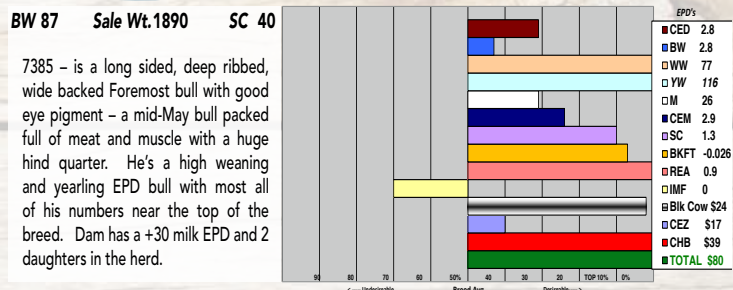

55 Polled Bull
Born: 03/20/2015

MSU MF HUDSON 19H - SOD,CHB,DLF,HYF,IEF
SHF YORK 19H Y02 - CHB,DLF,HYF,IEF
LOEWEN MISS P20 10W - DLF,HYF,IEF

HYALITE ON TARGET 936 - CHB,DLF,HYF,IEF
R MISS ON TARGET 703
R MISS REVOLUTION 159 DOD,DLF,HYF,IEF