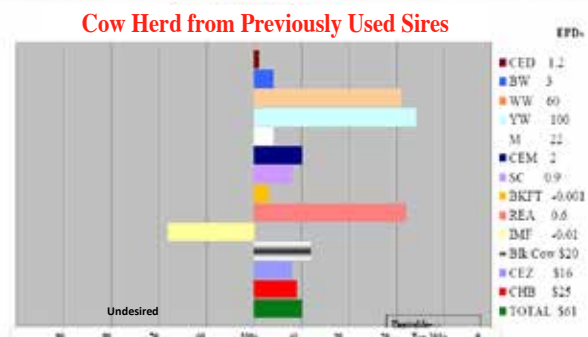

February 20, 2017

1:00 pm CST

**New York
- On Target
- 4Ever Sale**

**President's
Day**

150 Bulls

100 Top End Two Year Olds
50 Top End Yearlings

Offering

230 Heifers

Sire complements the cow herd on Calving Easy and Marbling

Cow Herd complements Sire in Growth and Ribeye

- Bar graphs are user friendly in finding trait strengths to fix trait weaknesses.
- \$ Indexes weight economic traits to pay for the Ranch