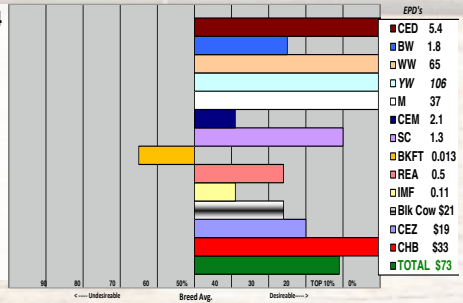

R 3RD REVOLUTION 4636 (43711633)

32

Horned Bull
Born: 03/27/2016

MSU TCF REVOLUTION 4R - SOD,CHB,DLF,HYF,IEF
R REVOLUTION 4510 - CHB,DLF,HYF,IEF
R MISS ADVANCE 406 - DOD,DLF,IEF

R PUCKSTER 2586 - SOD,CHB,DLF,IEF

R MISS PUCKSTER 1140

R MISS RIBSTONE 308

Video on Rausch website

BW 90 Sale Wt. 1050 SC 34

4636 - is a stylish, solid marked Revolution bull with good eye pigment, heavy bones and is deep ribbed - a bull with lots of milk bred in him. Dam has a +32 milk EPD and 2 daughters in the herd.