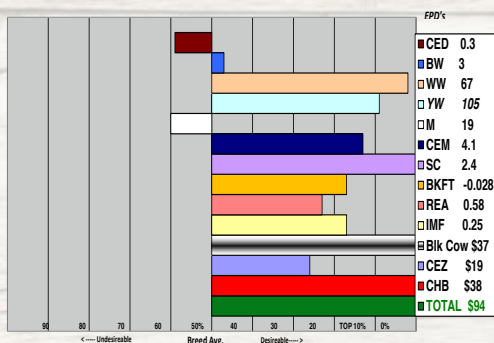

SHF AIR FORCE X36 A03 (43379244)

Polled Herd Bull
Born: 02/01/2013

A powerful thick herd sire. He is the thickest sire in the herd bull battery and passes it on to his offspring. He has some stout bulls in the offering. He is working his way up the ladder in the herd bull battery. He appears to have a bright future here

PCR 286 MR ADVISOR 502R - CHB, DLF, HYF, IEF
SHF KENNEDY 502R X36 - CHB, DLF, HYF, IEF
SHF LADY M326 U33 ET - DLF, HYF, IEF

SHF RIB EYE M326 R117 - CHB, SOD, DLF, HYF, IEF

SHF CHEER R117 X139
SHF INTERSTATE D03 N74 - DLF, HYF, IEF