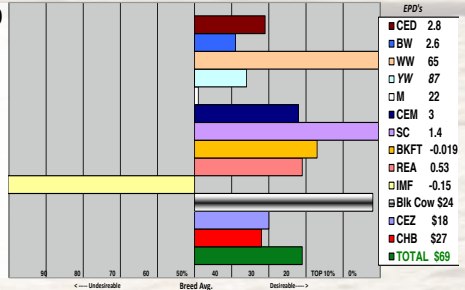

★ 136 R NEW YORK 6345 (43604295)

Polled Bull
Born: 04/16/2015

SHF YORK 19H Y02 - CHB,DLF,HYF,IEF
R NEW YORK 4243 - DLF,HYF,IEF
R MISS ON TARGET 3151

R WRANGLER 2414 - SOD,CHB,DLF,IEF
HR MISS WRANGLER 633 - DOD
HR MISS DOMINO 9100

Video on Rausch website

BW 87 Sale Wt. 1665 SC 40

6345 - is a dark red haired, red eyed York bull with solid markings, a red neck, and good length. Dam is listed with the Dams of Distinction and has 3 daughters in the herd.