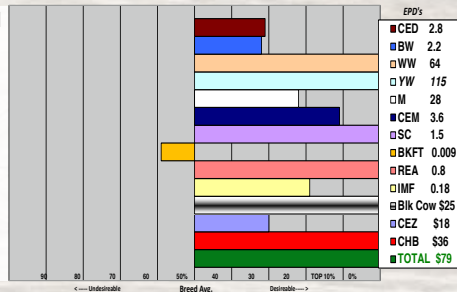

Video on Rausch website

SPRING TWO-YEAR OLD BULLS