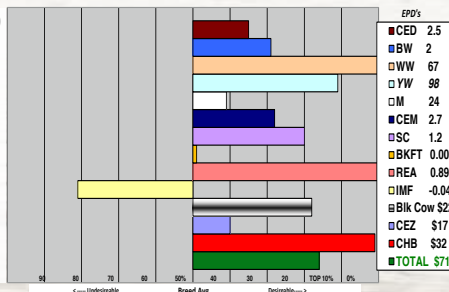

Video on Rausch website