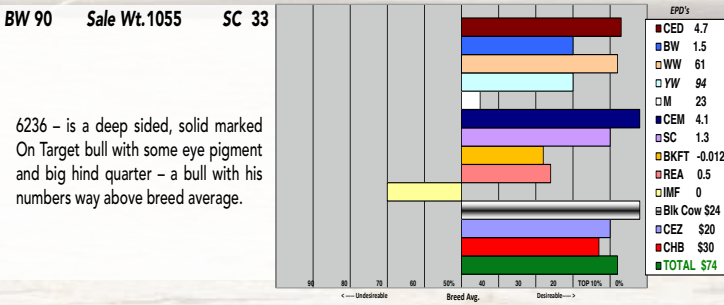

YEARLING BULLS

49 **R ON TARGET 6236** (43711811)
Polled Bull
Born: 04/12/2016

SCHU-LAR ON TARGET 225 - SOD,CHB,DLEHYEJEF
HYALITE ON TARGET 378 - DLFHYEJEF
HYALITE 326 LASS 849 ET

R PUCKSTER 2586 - SOD,CHB,DLEHYEJEF
R MISS PUCKSTER 282
R MISS NEON 340

Video on Rausch website