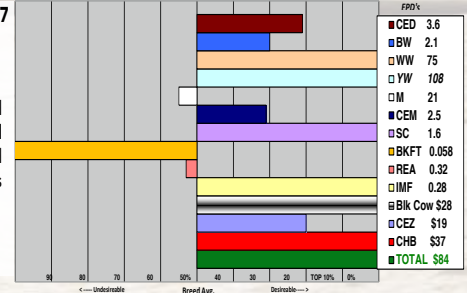

GR NEW YORK 2745 (43604627)

148 Polled Bull
Born: 03/17/2015

MSU MF HUDSON 19H - SOD,CHB,DLF,HYF,IEF
SHF YORK 19H Y02 - CHB,DLF,HYF,IEF
LOEWEN MISS P20 10W - DLF,HYF,IEF

EFBEEF S701 FELLIS W409 - DLF,HYF,IEF

GR MISS FELT 13

GR MISS ADVANCE 827

Video on Rausch website

BW 80 Sale Wt. 1500 SC 37

2745 - is another solid marked, red necked York bull with lots of natural thickness - a bull with high growth and carcass EPDs and top $ figures. Dam is a 2 yr. old heifer.