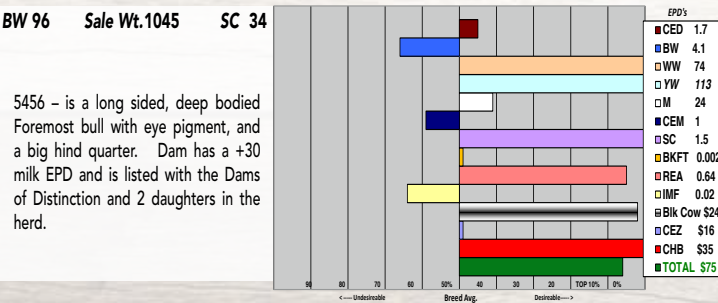

21 Polled Bull
Born: 04/05/2016

EFBEEF FOREMOST U208 - CHB,DLF,HYF,IEF
HYALITE FOREMOST 302 - DLF,HYF,IEF
(HYALITE 22S LASS 931) - DOD,DLF,HYF,IEF

R PUCKSTER II 2027 - DLF,IEF
R MISS PUCKSTER 701 - DOD
R MISS WIDELOAD 147