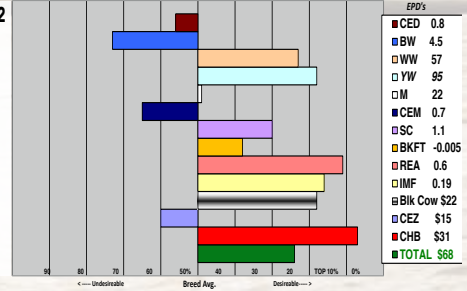

R VISION 895 (43604476)

124 Polled Bull
Born: 03/31/2015

SHF VISION R117 U38 - CHB,DLF,IEF
R VISION 5722 - CHB,DLF,HYF,IEF
R MISS REVOLUTION 089 - DLF,HYF,IEF

HR NAVIGATOR 336 - SOD,DLF,HYF,IEF
R MISS NAVIGATE 1658
SANDHILL STARLET 0118

Video on Rausch website

BW 90 Sale Wt. 1790 SC 42

895 - is a long bodied, red necked Vision bull with a lot of muscle and thickness. These Vision bulls will add carcass and thickness to their offspring.