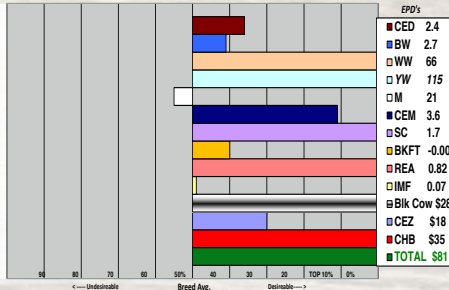

R ADVISOR 5465 (43604198)

104

Polled Bull
Born: 04/06/2015

SHF KENNEDY 502R X36 - CHB,DLF,HYF,IEF
SHF AIR FORCE X36 A03 - DLF,HYF,IEF
SHF CHEER R117 X139

MSU TCF REVOLUTION 4R - SOD,CHB,DLF,HYF,IEF
R MISS REVOLUTION 2959 DOD
R MISS WRANGLER 857 DOD

Video on Rausch website

BW 86 Sale Wt. 1680 SC 40

5465 - is a conservative marked, heavy boned Advisor bull - a high growth and ribeye EPD bull with a big black cow $ figure. Dam has a +29 milk EPD and 2 daughters in the herd.