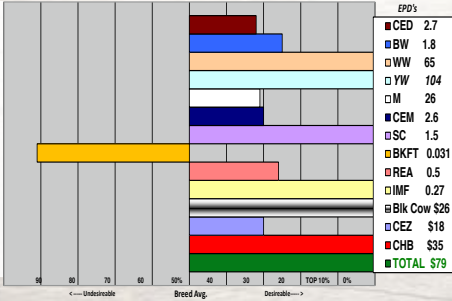

GR HOME RUN 3596 (43712161)

33

Polled Bull
Born: 03/26/2016

NJW 73S W18 HOMETOWN 10Y ET - CHB,DLF,HYF,IEF
BW 55X 10Y HOMETOWN 80B - DLF,HYF,IEF
BW 76S P20 SPIRITUAL 55X - DLF,HYF,IEF

THR THOR 9136W - CHB,DLF,HYF,IEF

GR MISS WRANGLER 792

GR MISS NAVIGATE 406 - DOD

Video on Rausch website

BW 83 Sale Wt. 1050 SC 34

3596 - is a good haired, red necked Home Run bull with eye pigment, deep body and a big hind quarter - an extra thick fellow with strong carcass EPDs and $ figures.