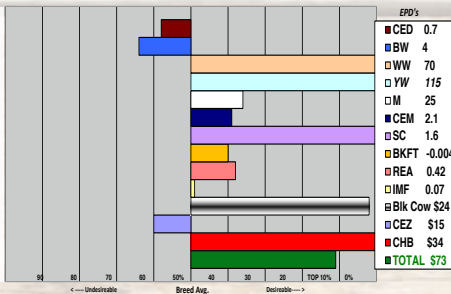

SPRING TWO-YEAR OLD BULLS

R ON TARGET 4945 (43604144)

117

Polled Bull
Born: 03/30/2015

SCHU-LAR ON TARGET 225 - SOD,CHB,DLF,HYF,IEF
HYALITE ON TARGET 936 - CHB,DLF,HYF,IEF
HYALITE TS LASS 310 - DLF,HYF,IEF

R PUCKSTER 2013 - SOD,DLF,HYF,IEF
R MISS PUCKSTER 139 - DOD,DLF,HYF,IEF
R MISS FELT 337

Video on Rausch website

BW 89 Sale Wt. 1800 SC 41

4945 - is a heavy muscled, wide backed On Target 936 bull with some of the best numbers in the pen - an easy fleshing bull with a big hind quarter. Dam is a Dams of Distinction cow and has 3 daughters in the herd.