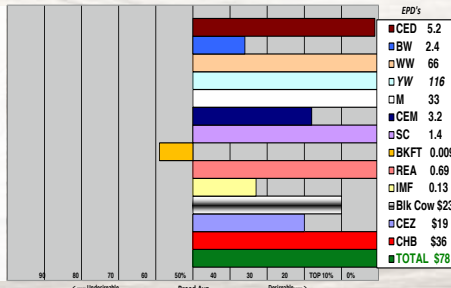

R 3RD REVOLUTION 6985 (43604366)

97

Polled Bull
Born: 04/28/2015

MSU TCF REVOLUTION 4R - SOD,CHB,DLF,HY,IEF

R REVOLUTION 4510 - CHB,DLF,HY,IEF

R MISS ADVANCE 406 - DOD,DLF,IEF

HYALITE ON TARGET 936 - CHB,DLF,HY,IEF

R MISS ON TARGET 2711

R MISS FELT 267

Video on Rausch website

BW 84 Sale Wt. 1780 SC 42

6985 - is a stylish, goggle eyed, solid marked Revolution bull with a nice muscle pattern - a bull with strong numbers and lots of milk bred in him. Dam is a good looking On Target 936 cow with 2 daughters in the herd.