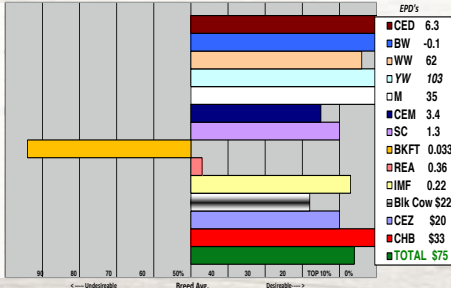

R ON TARGET 5915 (43604248)

107

Polled Bull
Born: 04/11/2015

SCHU-LAR ON TARGET 22S - SOD,CHB,DLF,HYF,IEF
HYALITE ON TARGET 936 - CHB,DLF,HYF,IEF
HYALITE TS LASS 310 - DLF,HYF,IEF

R PUCKSTER 2586 - SOD,CHB,DLF,IEF

R MISS PUCKSTER 1768 - DOD,DLF,HYF,IEF

R MISS PATEND 286

Video on Rausch website

BW 83 Sale Wt. 1760 SC 40

5915 - is a deep bodied, long sided On Target bull with good thickness - a high milk and growth EPD bull. Dam is a Dams of Distinction cow with a +37 milk EPD