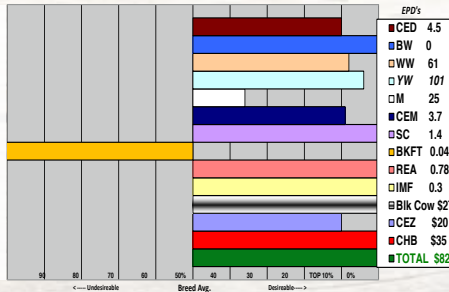

GR ON TARGET 2845S (Number)

132 Polled Bull
Born: 03/22/2015

HYALITE ON TARGET 936 - CHB,DLF,HYF,IEF
R ON TARGET 4673 - DLF,HYF,IEF
R MISS REVOLUTION 1009 - DOD,DLF,HYF,IEF

R REVOLUTION 4150 - CHB,DLF,HYF,IEF
GR MISS REVOLUTION 342
GR MISS RIBSTONE 1089

BW 74 Sale Wt. 1630 SC 41

2845 - is a goggle eyed stylish On Target bull with a red neck, solid marking and a nice muscle pattern - a low birth wt., high growth bull with top carcass and $ figures. Dam is a good Revolution cow with a +25 milk EPD.