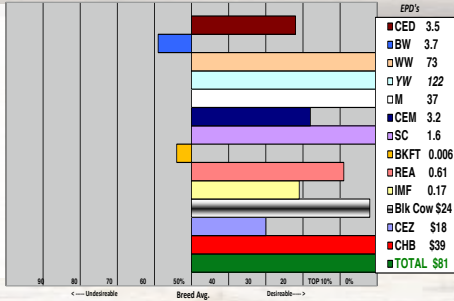

BW 88 Sale Wt. 1135 SC 34

4206 - is a goggle eyed, solid marked On Target bull with extra length, bone and a nice muscle pattern. He's one of the top On Target 936 sons with a lot of potential - a bull with EPDs at the top of the breed. Dam is 3 yr. old Revolution with a +35 milk EPD.