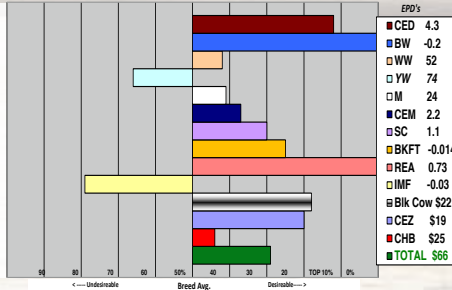

SPRING TWO-YEAR OLD BULLS

★ 135 R 3RD REVOLUTION 4025 (43604041)

Horned Bull
Born: 03/06/2015

MSU TCF REVOLUTION 4R - SOD,CHB,DLF,HYF,IEF
R 2ND REVOLUTION 2767 - SOD,CHB,DLF,HYF,IEF
HR MISS PUCKSTER 51 - DOD,DLF,IEF

R PATENT 2148B - DLF,HYF,IEF
R MISS PATENT 1261
R MISS RIBSTONE 1189

Video on Rausch website

BW 76 Sale Wt. 1705 SC 41

4025 - is a solid marked, heavy boned Revolution bull with good eye pigment and a big hind quarter. Dam has a +27 milk EPD and 2 daughters in the herd.