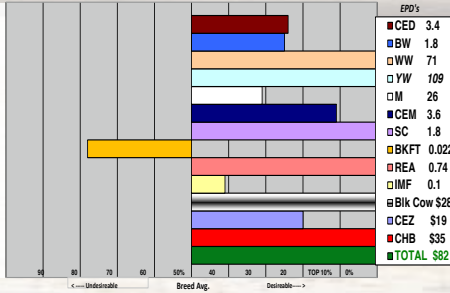

SPRING TWO-YEAR OLD BULLS

GR ON TARGET 4185 (43604779)

75 Polled Bull
Born: 05/08/2015

HYALITE ON TARGET 936 - CHB,DLF,HY,FEF
R ON TARGET 4673 - DLF,HY,FEF
R MISS REVOLUTION 1009 - DOD,DLF,HY,FEF
K&B RED FELTON 7016T - CHB,DLF,FEF
GR MISS FELT 482
GR MISS PUCKSTER 2518 - DOD

BW 85 Sale Wt. 1680 SC 39

4185 - is a red eyed, red necked On Target 4673 bull that is long sided and deep ribbed with a big hind quarter. A bull with high growth and ribeye EPDs and a high black cow $ figure. The sire of the On Target bulls in this pen is a full brother to the herd bull, Leader, our top selling bull 2 years ago.

GR ON TARGET 3365 (43604693)

76 Polled Bull
Born: 04/04/2015

HYALITE ON TARGET 936 - CHB,DLF,HY,FEF
R ON TARGET 4673 - DLF,HY,FEF
R MISS REVOLUTION 1009 - DOD,DLF,HY,FEF
R REVOLUTION 4150 - CHB,DLF,HY,FEF
GR MISS REVOLUTION 572
GR MISS NAVIGATE 255 - DOD

BW 91 Sale Wt. 1760 SC 40

3365 - is a dark red haired, clean fronted On Target bull with a nice muscle pattern and a long hip - one of the highest weaning, yearling and ribeye EPD bulls in the offering. Dam is a cow with a lot of Dams of Distinction in her pedigree.

GR 3RD REVOLUTION 4085 (43604768)

77 Polled Bull
Born: 04/28/2015

MSU TCF REVOLUTION 4R - SOD,CHB,DLF,HY,FEF
R REVOLUTION 4150 - CHB,DLF,HY,FEF
HR MISS WRANGLER 608 - DOD
EFBEEF M326 FELLIS U248 ET - CHB,DLF,HY,FEF
GR MISS FELT 1310
GR MISS DOMINO 327

BW 88 Sale Wt. 1800 SC 40

4085 - is a goggle eyed, red necked, solid marked Revolution bull that is easy to find in the pen - a bull with a lot of his EPDs in the top 1% of the breed and the highest black cow $ figure in the offering. Dam has a +25 milk EPD and 2 daughters in the herd.

GR NEW YORK 2695L (43604622)

78 Polled Bull
Born: 03/14/2015