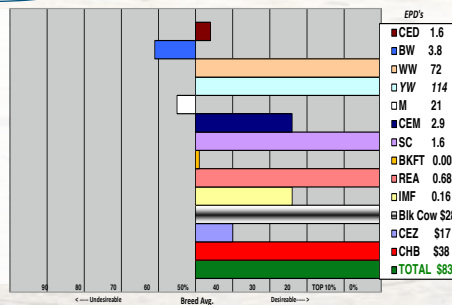

GR MISS 4EVER 76 (43712364)

172 Polled Heifer
Born: 02/10/2016

EFBEEF FOREMOST U208 - CHB,DLF,HYF,IEF
HYALITE FOREMOST 302 - DLF,HYF,IEF
HYALITE 22S LASS 931 - DOD,DLF,HYF,IEF

K&B RED FELTON 7016T - CHB,DLF,IEF
GR MISS FELT 952
GR MISS ADVANCE 685 - DOD

BW 84 Sale Wt. 920

76 - is a dark red haired Foremost heifer with lots of length and body capacity - a heifer with top EPDs and out of a good milking Felt cow.

Video on Rausch website

R MISS VICTOR 606 (43711792)

173 Polled Heifer
Born: 03/26/2016

TH 122 711 VICTOR 719T - SOD,CHB,DLF,HYF,IEF
BAR JZ VICTORY 235A - DLF,HYF,IEF
BAR JZ RENE 427Y - DLF,HYF,IEF

UPS NEON 7024 - CHB,DLF,IEF
R MISS NEON 301
R MISS ONLINE 1276 - DOD

BW 88 Sale Wt. 850

606 - is a dark red haired, well made 719T Victor granddaughter with a good muscle pattern. Dam is a good Neon cow with a +27 milk EPD.