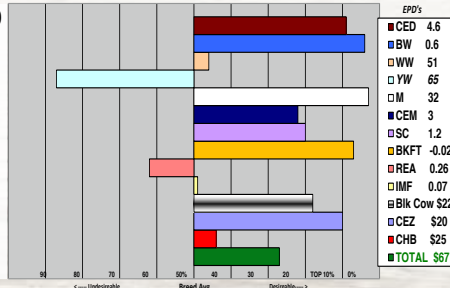

R VISION 4505 (43604096)

110

Polled Bull
Born: 03/24/2015

SHF RIB EYE M326 R117 - CHB,SOD,DLF,HYF,IEF
SHF VISION R117 U38 - CHB,DLF,IEF
SHF MISS PROGRESS S03 ET - DLF,HYF,IEF

R PUCKSTER 2586 - SOD,CHB,DLF,IEF

R MISS PUCKSTER 352

HR MISS ADVANCE 1200

Video on Rausch website

BW 86 Sale Wt. 1725 SC 40

4505 - is a solid marked, red necked Vision bull with good eye pigment and a long hip - a deep sided fellow with lots of milk bred in him. Dam is a 2 yr. old heifer with a +33 milk EPD.