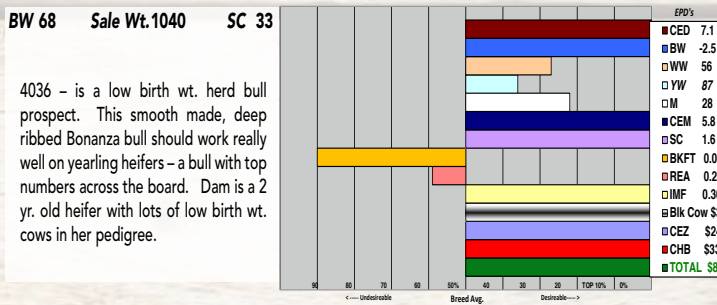

50 **R BONANZA 4036** (43711565)
Polled Bull
Born: 03/03/2016

EFBEEF SCHU-LAR PROFICIENT N093 - SOD,DLFHYEJEF
GENOAS BONANZA 11051 - CHB,DLEHYEJEF
HYALITE 225 LASS 876 - DLFHYEJEF

R 2ND REVOLUTION 2767 - SOD,CHB,DLEHYEJEF
R MISS REVOLUTION 004
R MISS VISION 2972