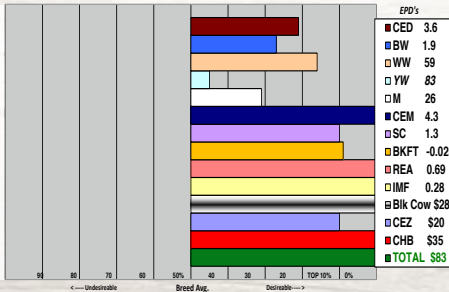

SPRING TWO-YEAR OLD BULLS

R 4EVER 7635 (43604437)

129 Polled Bull
Born: 06/01/2015

EFBEEF FOREMOST U208 - CHB,DLF,HYF,IEF
HYALITE FOREMOST 302 - DLF,HYF,IEF
HYALITE 22S LASS 931 - DOD,DLF,HYF,IEF
SHF VISION R117 U38 - CHB,DLF,IEF
R MISS VISION 1971
R MISS ADVANCE 1478 - DOD,DLF,HYF,IEF

BW 82 Sale Wt. 1630 SC 41

7635 - is a stylish, goggle eyed, red necked Foremost bull with solid marking and a nice muscle pattern - one of the youngest 2 yr. old bulls in the offering but with some of the best numbers and $ figures in the sale.

R 4EVER 6385 (43604300)

130 Polled Bull
Born: 04/17/2015

EFBEEF FOREMOST U208 - CHB,DLF,HYF,IEF
GENOA FOREMOST 12180 - DLF,HYF,IEF
HYALITE 22S LASS 876 - DLF,HYF,IEF

SHF VISION R117 U38 - CHB,DLF,IEF
R MISS VISION 012
R MISS PUCKSTER 070

BW 85 Sale Wt. 1705 SC 40

6385 - is a deep ribbed, heavy boned Foremost bull with good length and big hind quarter. Dam is another good young Vision cow with a +26 milk EPD.

Video on Rausch website

R VISION 6685 (43604334)

131 Polled Bull
Born: 04/23/2015

SHF RIB EYE M326 R117 - CHB,SOD,DLF,HYF,IEF
SHF VISION R117 U38 - CHB,DLF,IEF
SHF MISS PROGRESS S03 ET - DLF,HYF,IEF

HYALITE ON TARGET 936 - CHB,DLF,HYF,IEF
R MISS ON TARGET 192
R MISS LEGEND 1678

BW 85 Sale Wt. 1740 SC 41

6685 - is a stylish, red necked, solid marked Vision bull with good eye pigment, heavy bones and a nice muscle pattern - a bull with some of the best carcass and $ figures in the offering. Dam is a 3 yr. old On Target 936 cow with a +24 milk EPD.

GR ON TARGET 2845S (Number)

132 Polled Bull
Born: 03/22/2015

HYALITE ON TARGET 936 - CHB,DLF,HYF,IEF
R ON TARGET 4673 - DLF,HYF,IEF
R MISS REVOLUTION 1009 - DOD,DLF,HYF,IEF

R REVOLUTION 4150 - CHB,DLF,HYF,IEF
GR MISS REVOLUTION 342
GR MISS RIBSTONE 1089

BW 74 Sale Wt. 1630 SC 41