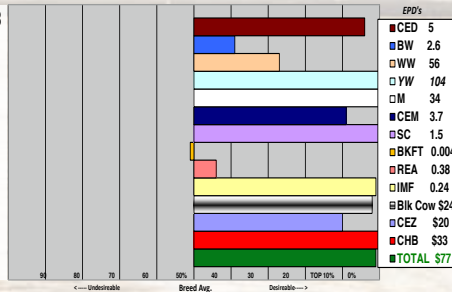

R CENTENNIAL 7555 (43604429)

82 Horned Bull
Born: 05/25/2015

CHURCHILL SENSATION 028X - CHB,DLF,HYF,IEF
CHURCHILL A1 ET - CHB,DLF,HYF,IEF
CHURCHILL LADY 6109S ET - DLF,HYF,IEF

MSU TCF REVOLUTION 4R - SOD,CHB,DLF,HYF,IEF
R MISS REVOLUTION 1020
R MISS ADVANCE 048

Video on Rausch website

BW 91 Sale Wt. 1795 SC 43

7555 - is a late May Centennial bull with eye pigment and good thickness and a deep hind quarter. Another bull with all of his EPDs and $ figures way above breed average.