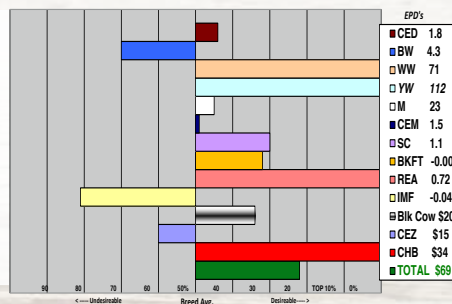

Video on Rausch website