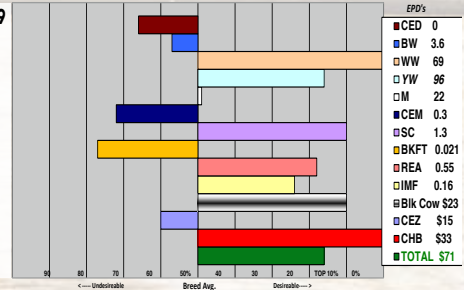

GR WRANGLER 3335 (43604689)

94

Polled Bull
Born: 04/04/2015

THR THOR 4029 - CHB,DLF,HY,IEF

THR THOR 9136W - CHB,DLF,HY,IEF

THR MISS THOR 2183 - DOD

KS ADVANCE 722 - SOD,DLF,IEF

GR ADVANCE 522 - DOD

GR MISS PERKINS 506 - DOD

Video on Rausch website

BW 84 Sale Wt. 1760 SC 39

3335 - is a clean fronted, heavy boned, deep sided Wrangler bull with extra length. Dam has a +25 milk EPD and 3 generations of Dams of Distinction in her pedigree.