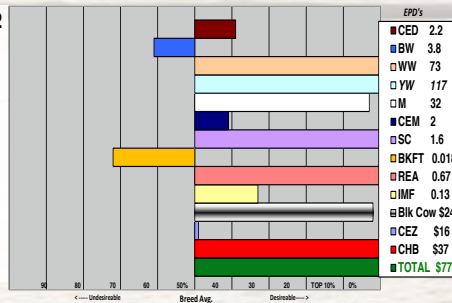

MSU TCF REVOLUTION 4R - SOD,CHB,DLF,HYF,IEF
R REVOLUTION 4510 - CHB,DLF,HYF,IEF
R MISS ADVANCE 406 - DOD,DLF,IEF

JDF 16D WRANGLER 15 - SOD
R MISS WRANGLER 437 - DOD
R MISS NAVIGATE 742

BW 90 Sale Wt. 1035 SC 32

6816 - is a long made, red necked Revolution bull with eye pigment and natural thickness - a bull with high weaning, yearling and milk EPDs. Dam is a Dams of Distinction cow that has a son and 3 daughters in the herd.