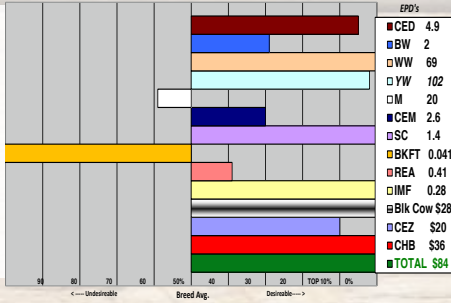

YEARLING BULLS

R NEW YORK 4046 (43711566)

43

Polled Bull
Born: 03/04/2016

MSU MF HUDSON 19H - SOD,CHB,DLF,HYF,IEF
SHF YORK 19H Y02 - CHB,DLF,HYF,IEF
LOEWEN MISS P20 10W - DLF,HYF,IEF

R BOULDER 4051 - CHB
R MISS FELT 1593
R MISS WRANGLER 297

Video on Rausch website

BW 86 Sale Wt. 1085 SC 32

4046 - is one of the longer bodied bulls in the pen - a deep ribbed, red necked bull with good eye pigment. He's another York bull with a lot of good numbers.