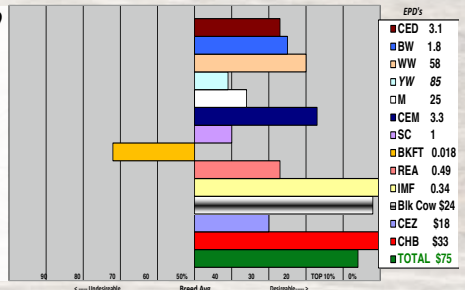

★ 140 GR 4EVER 3895 (43604748)

Polled Bull
Born: 04/17/2015

EFBEEF FOREMOST U208 - CHB,DLF,HYF,IEF
HYALITE FOREMOST 308 - DLF,HYF,IEF
HYALITE 22S LASS 805 - DLF,HYF,IEF

R 157K NORTH STAR 4T - CHB,SOD,DLF,IEF
GR MISS RIBSTONE 451
GR MISS HUNTER 525

Video on Rausch website

BW 87 Sale Wt. 1685 SC 39

3895 - is a red eyed, red necked Foremost bull with solid marking and lots of natural thickness - another bull with good carcass and milk EPDs. Dam has a +27 milk EPD.