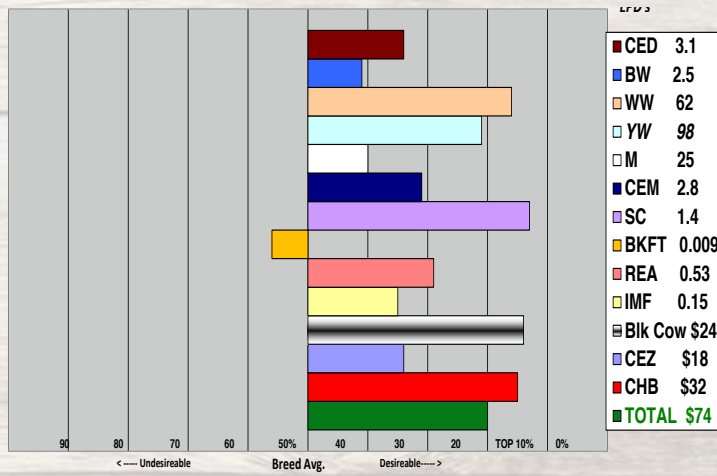

Average Performance of 100 Two Year Old Sale Bulls