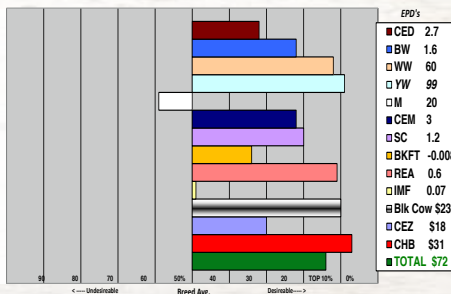

RR VISION 55 (43604930)

89

Horned Bull
Born: 04/23/2015

SHF VISION R117 U38 - CHB,DLF,IEF
R VISION 4290 - CHB,DLF,HYF,IEF
R MISS WRANGLER 437 - DOD

R WRANGLER 4623
RR MISS WRANGLER 58
RR MISS MARK 0324

Video on Rausch website

BW 87 Sale Wt. 1870 SC 41

55 - is a conservative marked, red eyed Vision bull with a nice muscle pattern and a big hind quarter - another bull with a good color chart - way above breed average.