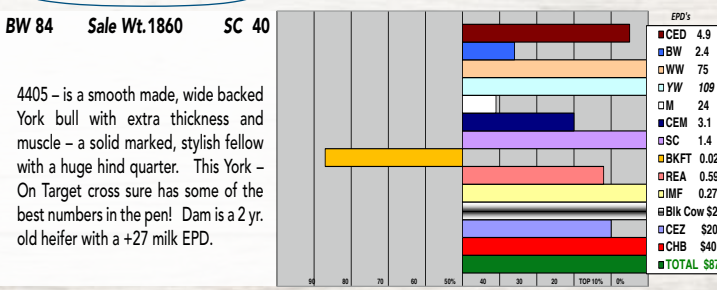

56 Polled Bull
Born: 03/25/2015

SCHU-LAR ON TARGET 225 - SOD,CHB,DLF,HYF,IEF
HYALITE ON TARGET 936 - CHB,DLF,HYF,IEF
HYALITE TS LASS 310 - DLF,HYF,IEF

MSU TCF REVOLUTION 4R - SOD,CHB,DLF,HYF,IEF
R MISS REVOLUTION 089 - DLF,HYF,IEF
R MISS PUCKSTER 277

Video on Rausch website