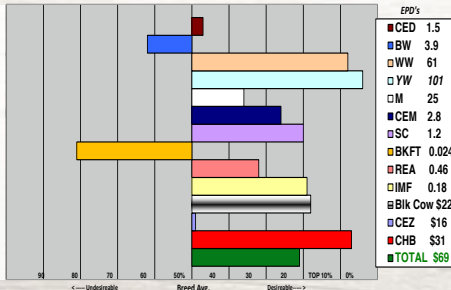

R VISION 6935 (43604360)

71 Polled Bull
Born: 04/27/2015

SHF RIB EYE M326 R117 - CHB,SOD,DLF,HYF,IEF

SHF VISION R117 U38 - CHB,DLF,IEF

SHF MISS PROGRESS S03 ET - DLF,HYF,IEF

R LEGEND 4048 - DLF,HYF,IEF

R MISS REVOLUTION 1202

R MISS WRANGLER 246 - DOD,DLF,HYF,IEF

Video on Rausch website

BW 91 Sale Wt. 1865 SC 40

6935 - is a solid marked, red necked Vision bull with good eye pigment, extra length and depth.