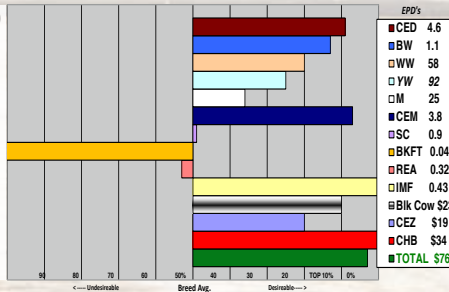

R 4EVER 6385 (43604300)

130 Polled Bull
Born: 04/17/2015

EFBEEF FOREMOST U208 - CHB,DLF,HYF,IEF
GENOA FOREMOST 12180 - DLF,HYF,IEF
HYALITE 22S LASS 876 - DLF,HYF,IEF

SHF VISION R117 U38 - CHB,DLF,IEF
R MISS VISION 012
R MISS PUCKSTER 070

BW 85 Sale Wt. 1705 SC 40

6385 - is a deep ribbed, heavy boned Foremost bull with good length and big hind quarter. Dam is another good young Vision cow with a +26 milk EPD.

Video on Rausch website