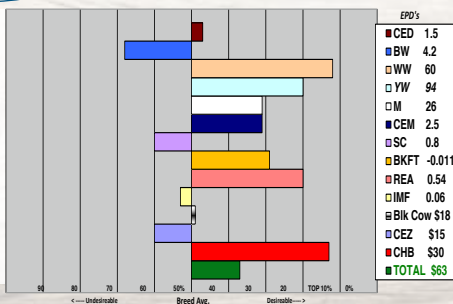

Video on Rausch website

R MISS VICTOR 576 (43711759)

174 Polled Heifer
Born: 03/26/2016

TH 122 711 VICTOR 719T - SOD,CHB,DLF,HYF,IEF
BAR JZ VICTORY 235A - DLF,HYF,IEF
BAR JZ RENE 427Y - DLF,HYF,IEF

R 2ND REVOLUTION 2767 - SOD,CHB,DLF,HYF,IEF
R MISS REVOLUTION 63
R MISS NEON 581

BW 90 Sale Wt. 845

576 - is another smooth made Victor heifer with good eye pigment, depth and a long hip - a heifer with a lot of good numbers. Dam is a 2nd Revolution cow with a perfect udder.