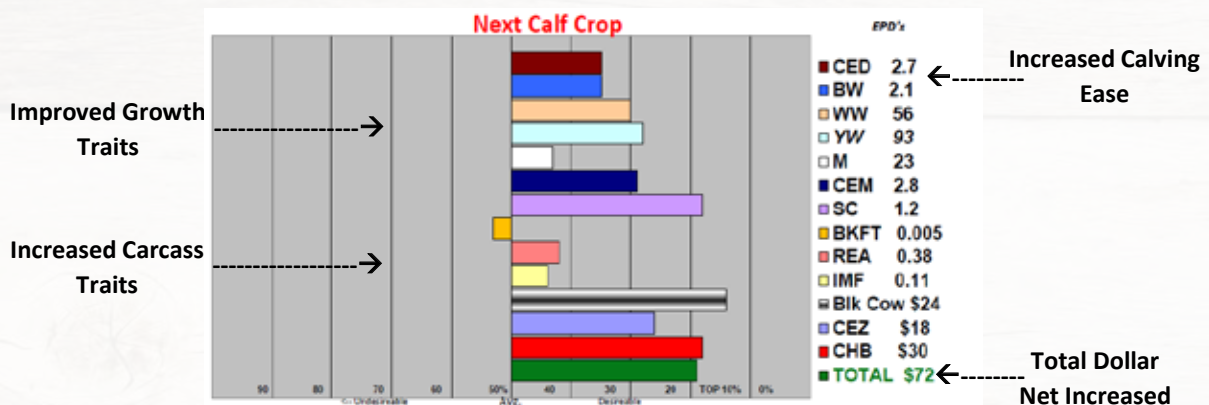

30 from Top End of Registered Replacements
200 from Top End Commercial Replacements

How To Use Bar Graphs When Selecting Your Next Herd Sires

"Your cow herd is reflective of herd sires used in the past"

Sire complements the cow herd on Calving Easy and Marbling

Cow Herd complements Sire in Growth and Ribeye

- Bar graphs are user friendly in finding trait strengths to fix trait weaknesses.
- \$ Indexes weight economic traits to pay for the Ranch