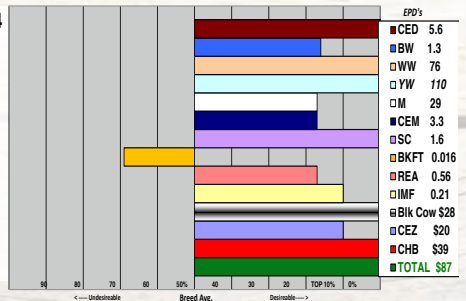

R NEW YORK 4356 (43711600)

46

Polled Bull
Born: 03/19/2016

SHF YORK 19H Y02 - CHB,DLF,HYF,IEF
R NEW YORK 5083 - DLF,HYF,IEF
R MISS PUCKSTER 971 - DLF,HYF,IEF

HYALITE ON TARGET 936 - CHB,DLF,HYF,IEF
R MISS ON TARGET 384
R MISS FELT 1479

Video on Rausch website

BW 78 Sale Wt. 1130 SC 34

4356 - is a solid marked, dark red haired York bull that is red eyed, red necked and a complete package. A bull with powerful EPDs and $ figures across the board - a low birth wt. bull out of a good 2 yr. old On Target 936 heifer.