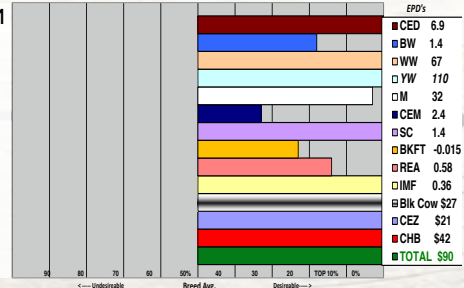

BW 80 Sale Wt. 1830 SC 41

4555 - is another one of the really good bulls in the pen. A wide backed, freckle faced, extra thick Spartan bull with a huge hind quarter - a bull with all of his EPDs and $ figures near the top of the breed. Dam is a 2 yr. old York heifer with a +25 milk EPD.