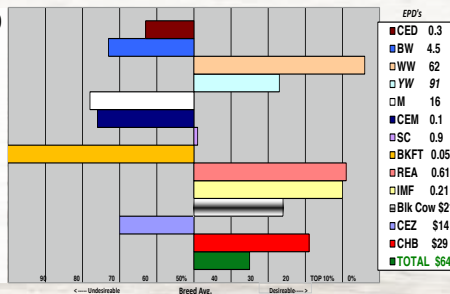

R LEGEND 6175 (43604277)

122

Polled Bull
Born: 04/14/2015

FELTONS OZZIE 492 - SOD,DLF,HYF,IEF
NS SAMSON ET 658 - CHB,DLF,HYF,IEF
MOHICAN PLEASER 89H

HR NAVIGATOR 336 - SOD,DLF,HYF,IEF
R MISS NAVIGATE 687 - DOD
SANDHILL STARLET 0118

Video on Rausch website

BW 89 Sale Wt. 1720 SC 40

6175 - is a deep sided, heavy muscled, red necked Legend bull with a huge hind quarter. Dam has 2 daughters in the herd and is listed with the Dams of Distinction.