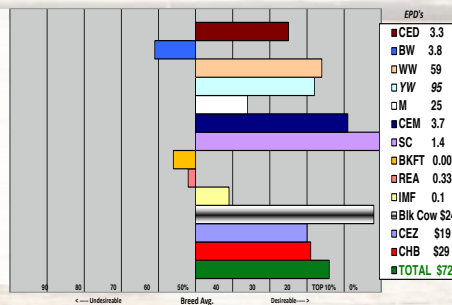

R MISS ON TARGET 136 (43711323)

170 Polled Heifer
Born: 03/07/2016

SCHU-LAR ON TARGET 22S - SOD,CHB,DLF,HYF,IEF
HYALITE ON TARGET 936 - CHB,DLF,HYF,IEF
HYALITE TS LASS 310 - DLF,HYF,IEF

CT BENNETT 7R - SOD,DLF,HYF,IEF
R MISS FELT 1612
R MISS DOMINO 1973

BW 86 Sale Wt. 865

136 - is another On Target 936 heifer with a lot of promise - a dark red haired heifer with lots of style and natural thickness.

Video on Rausch website