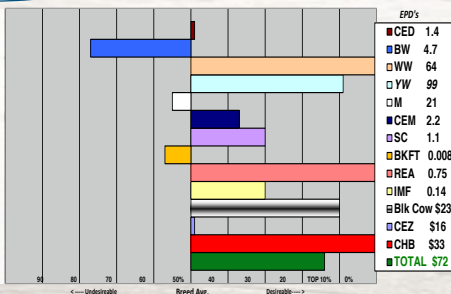

R VISION 4715 (43604119)

119

Polled Bull
Born: 03/27/2015

SHF VISION R117 U38 - CHB,DLF,IEF
R VISION 5932 - CHB,DLF,HYF,IEF
R MISS REVOLUTION 869

KB L1 DOMINO 6115 - DLF,HYF,IEF
HR MISS DOMINO 829 - DOD
HR MISS RIBSTONE 674 - DOD

Video on Rausch website

BW 92 Sale Wt. 1850 SC 40

4715 - is a heavy boned, deep ribbed Vision bull with a lot of muscle and big hind quarter - another bull with good carcass numbers. Dam is a Dams of Distinction cow.