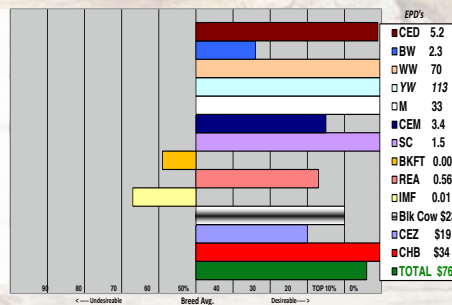

REGISTERED 2016 HEIFERS

R MISS ON TARGET 326 (43711532)

151 Polled Heifer
Born: 03/20/2016

SCHU-LAR ON TARGET 22S - SOD,CHB,DLF,HYF,IEF
HYALITE ON TARGET 936 - CHB,DLF,HYF,IEF
HYALITE TS LASS 310 - DLF,HYF,IEF

R 2ND REVOLUTION 2767 - SOD,CHB,DLF,HYF,IEF
R MISS REVOLUTION 61 - DOD
R MISS WRANGLER 3097

BW 86 Sale Wt. 900

326 - is sure a top end On Target 936 heifer in this offering - a classy, clean fronted, thick made female that could be a nice show prospect. Dam is a Dams of Distinction cow and has a son working in the herd.

R MISS NEW YORK 56 (43711740)

152 Polled Heifer
Born: 03/03/2016

MSU MF HUDSON 19H - SOD,CHB,DLF,HYF,IEF
SHF YORK 19H Y02 - CHB,DLF,HYF,IEF
LOEWEN MISS P20 10W - DLF,HYF,IEF

HYALITE ON TARGET 017 - CHB,DLF,HYF,IEF
R MISS ON TARGET 1884
R MISS WIDELOAD 589

BW 78 Sale Wt. 890

56 - is a stylish, deep sided York heifer with a nice muscle pattern - a heifer with the top EPDs and $ figures in the pen. Dam is a 2 yr. old On Target heifer that did a good job here.

R MISS NEW YORK 16 (43711350)

153 Polled Heifer
Born: 03/01/2016

MSU MF HUDSON 19H - SOD,CHB,DLF,HYF,IEF
SHF YORK 19H Y02 - CHB,DLF,HYF,IEF
LOEWEN MISS P20 10W - DLF,HYF,IEF

HYALITE ON TARGET 936 - CHB,DLF,HYF,IEF
R MISS ON TARGET 424
HR MISS NAVIGATE 634

BW 74 Sale Wt. 950

16 - is a goggle eyed, red necked York heifer with lots of depth and style - a low birth wt. heifer with great numbers and $ figures. Dam is a 2 yr. old On Target 936 heifer that's one of our best.

R MISS ON TARGET 646 (43711836)

154 Polled Heifer
Born: 03/27/2016

SCHU-LAR ON TARGET 22S - SOD,CHB,DLF,HYF,IEF
HYALITE ON TARGET 936 - CHB,DLF,HYF,IEF
HYALITE TS LASS 310 - DLF,HYF,IEF

R PUCKSTER 2586 - SOD,CHB,DLF,IEF
R MISS PUCKSTER 412
R MISS FELT 1530

BW 84 Sale Wt. 940