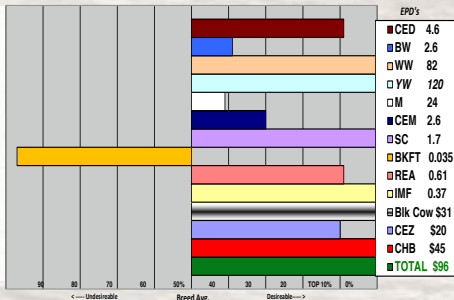

MSU MF HUDSON 19H - SOD,CHB,DLF,HYF,IEF
SHF YORK 19H Y02 - CHB,DLF,HYF,IEF
LOEWEN MISS P20 10W - DLF,HYF,IEF

RV THE CONSULTANT 2921 - CHB,DLF,HYF,IEF
GR MISS CONSULTANT 324
GR MISS REVOLUTION 312

BW 84 Sale Wt. 1065 SC 33

3326 - is a good haired, solid marked, red necked York bull with extra length and a nice profile - a bull with the highest weaning EPD and $ figures in the pen. Dam is a good uddered 2 yr. old Consultant heifer that did a good job here.