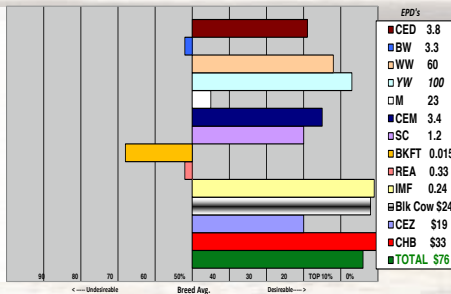

SPRING TWO-YEAR OLD BULLS

R ON TARGET 6735 (43604338)

87

Polled Bull
Born: 04/24/2015

SCHU-LAR ON TARGET 225 - SOD,CHB,DLF,HYF,IEF
HYALITE ON TARGET 069 - CHB,DLF,HYF,IEF
HYALITE TS LASS 737

CT BENNETT 7R - SOD,DLF,HYF,IEF
R MISS FELT 2530
R MISS ADVANCE 007 - DOD

Video on Rausch website

BW 88 Sale Wt. 1825 SC 41

6735 - is a goggle eyed, conservative marked On Target bull that has lots of body capacity and eye appeal. Dam has a +31 milk EPD and 2 daughters in the herd.