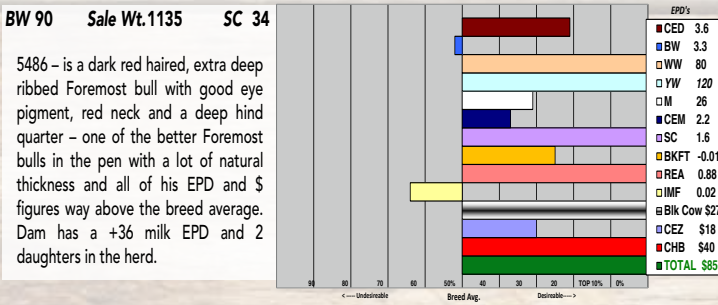

YEARLING BULLS

7 Polled Bull
Born: 04/05/2016

EFBEEF FOREMOST U208 - CHB,DLF,HYF,IEF
HYALITE FOREMOST 302 - DLF,HYF,IEF
HYALITE 22S LASS 931 - DOD,DLF,HYF,IEF

SHF VISION R117 U38 - CHB,DLF,IEF
R MISS VISION 2021
R MISS PUCKSTER 678 - DOD