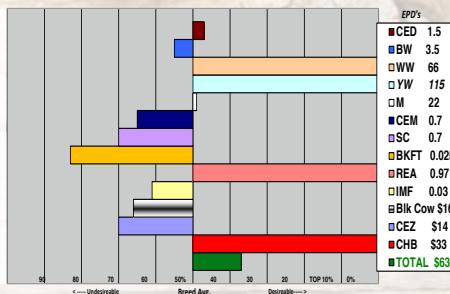

GR 3RD REVOLUTION 3645S (43604721)

90

Horned Bull
Born: 04/10/2015

MSU TCF REVOLUTION 4R - SOD,CHB,DLF,HYF,IEF
R REVOLUTION 4150 - CHB,DLF,HYF,IEF
HR MISS WRANGLER 608 - DOD

CL 1 DOMINO 5120R 1ET - SOD,DLF,IEF
GR MISS DOMINO 129
GR MISS PATEND 776

Video on Rausch website

BW 89 Sale Wt. 1750 SC 38

3645S - is a dark red haired, red necked Revolution bull that is long bodied with extra muscle - another high growth and ribeye EPD bull. Dam has a +28 milk EPD.