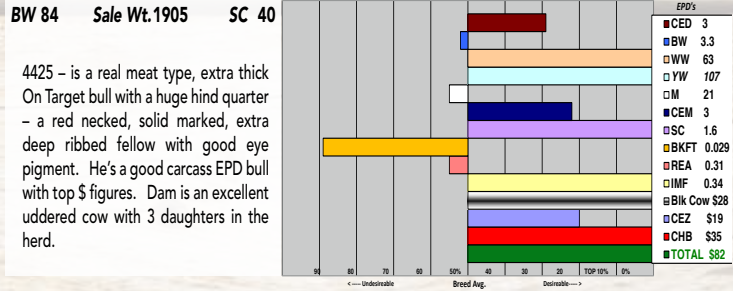

SPRING TWO-YEAR OLD BULLS

51 Polled Bull
Born: 03/29/2015

SCHU-LAR ON TARGET 225 - SOD,CHB,DLF,HYF,IEF
HYALITE ON TARGET 936 - CHB,DLF,HYF,IEF
HYALITE TS LASS 310 - DLF,HYF,IEF

CT BENNETT 7R - SOD,DLF,HYF,IEF
R MISS FELT 1090
R MISS WIDELOAD 1957 DOD

52 Polled Bull
Born: 03/21/2015

SCHU-LAR ON TARGET 225 - SOD,CHB,DLF,HYF,IEF
HYALITE ON TARGET 069 - CHB,DLF,HYF,IEF
HYALITE TS LASS 737

SHF VISION R117 U38 - CHB,DLF,IEF
R MISS VISION 3071
R MISS ADVANCE 1388

53 Polled Bull
Born: 04/26/2015

EFBEEF FOREMOST U208 - CHB,DLF,HYF,IEF
HYALITE FOREMOST 302 - DLF,HYF,IEF
HYALITE 22S LASS 931 DOD,DLF,HYF,IEF

R PUCKSTER 2586 - SOD,CHB,DLF,IEF
R MISS PUCKSTER 1171
R MISS ADVANCE 2679

54 Polled Bull
Born: 05/15/2015

EFBEEF FOREMOST U208 - CHB,DLF,HYF,IEF
HYALITE FOREMOST 302 - DLF,HYF,IEF
HYALITE 22S LASS 931 DOD,DLF,HYF,IEF

SHF VISION R117 U38 - CHB,DLF,IEF
R MISS VISION 2021
R MISS PUCKSTER 678 DOD

55 Polled Bull
Born: 03/20/2015

MSU MF HUDSON 19H - SOD,CHB,DLF,HYF,IEF
SHF YORK 19H Y02 - CHB,DLF,HYF,IEF
LOEWEN MISS P20 10W - DLF,HYF,IEF

HYALITE ON TARGET 936 - CHB,DLF,HYF,IEF
R MISS ON TARGET 703
R MISS REVOLUTION 159 DOD,DLF,HYF,IEF

56 Polled Bull
Born: 03/25/2015

SCHU-LAR ON TARGET 225 - SOD,CHB,DLF,HYF,IEF
HYALITE ON TARGET 936 - CHB,DLF,HYF,IEF
HYALITE TS LASS 310 - DLF,HYF,IEF

MSU TCF REVOLUTION 4R - SOD,CHB,DLF,HYF,IEF
R MISS REVOLUTION 089 - DLF,HYF,IEF
R MISS PUCKSTER 277

Video on Rausch website

SPRING TWO-YEAR OLD BULLS