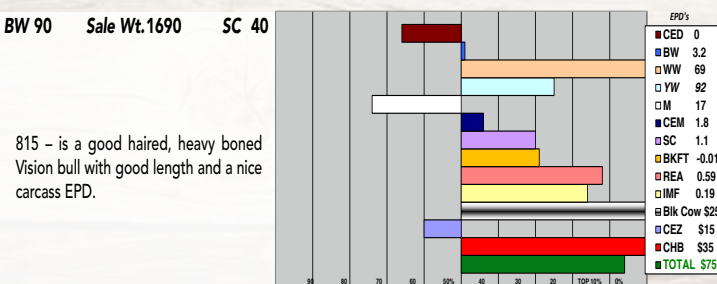

145 **RR VISION 815** (43604937)

Horned Bull
Born: 04/21/2015

SHF VISION R117 U38 - CHB,DLF,IEF
R VISION 4290 - CHB,DLF,HYF,IEF
R MISS WRANGLER 437 - DOD

R WIDELOAD 2987
RR MISS WIDELOAD 81 - DOD
RR MISS NAVIGATE 36

Video on Rausch website