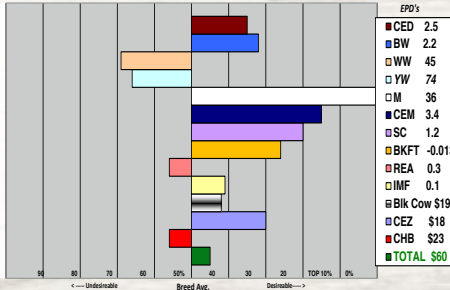

R CENTENNIAL 4365 (43604079)

103

Polled Bull
Born: 03/20/2015

CHURCHILL SENSATION 028X - CHB,DLF,HYF,IEF
CHURCHILL A1 ET - CHB,DLF,HYF,IEF
CHURCHILL LADY 6109S ET - DLF,HYF,IEF

LAGRAND WIDELoad 75P ET - SOD
R MISS WIDELoad 128
R MISS LAD 3392

Video on Rausch website

BW 89 Sale Wt. 1700 SC 42

4365 - is another dark red haired, wide backed Centennial bull with a big hind quarter. Dam has a +30 milk EPD and 3 daughters in the herd.