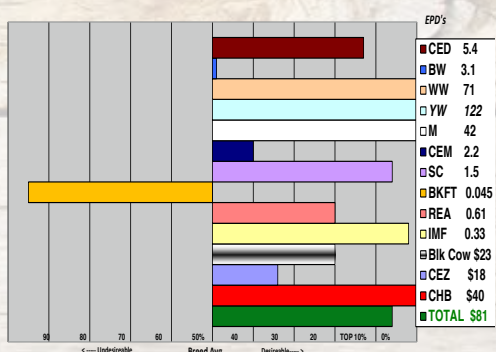

R REVOLUTION 4510 (43107199)

Polled *Herd Bull*
Born: 03/25/2010

FELTONS LEGEND 242 - SOD, CHB, HYF
MSU TCF REVOLUTION 4R - CHB,DLF, HYF, IEF
MSU TCF RACHAEL ET 54N - DLF, IEF, HYF

FH L1 DOMINO 403 - CHB
R MISS ADVANCE 406 - DLF, IEF
R MISS WRANGLER 804 - DOD

This powerful son of Revolution 4R is proving himself to be a Herd Bull leader here. His offspring are among the best in the offering. We are looking forward to his promising young daughters coming into the herd. Semen is available.