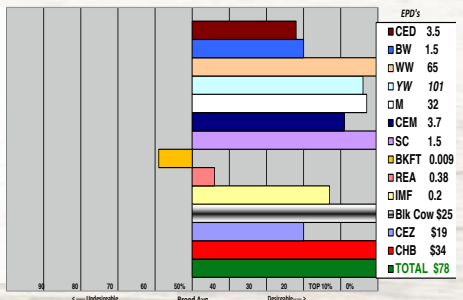

LCG MISSY FRANKLIN 85R - DOD

BW 86 Sale Wt. 1035 SC 34

4906 - is a well-made, good haired Bonanza bull with a deep body and a nice muscle pattern. He's a bull with lots of milk bred in him backed by 3 generations of Dams of Distinction.