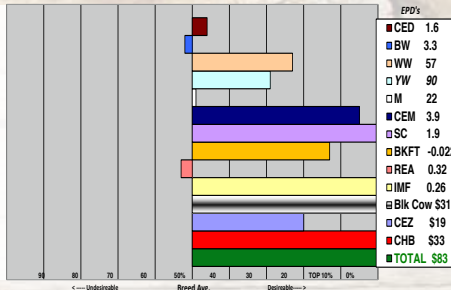

R ADVISOR 7115 (43604380)

114 Polled Bull
Born: 05/01/2015

SHF KENNEDY 502R X36 - CHB,DLF,HFY,FEJ
SHF AIR FORCE X36 A03 - DLF,HFY,FEJ
SHF CHEER R117 X139

SHF TANGO M326 T73 ET - SOD,DLF,HFY,FEJ
R MISS FELT 2439
R MISS PATHFINDER 1405

Video on Rausch website

BW 88 Sale Wt. 1800 SC 41

7115 - is a goggle eyed, dark red haired, smooth made Advisor bull with lots of thickness - a good carcass EPD bull and a top black cow $ figure. Dam has a +28 milk and 3 daughters in the herd.