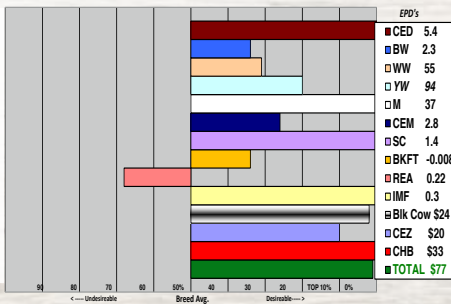

R MISS SPARTAN 916 (43711984)

167 Horned Heifer
Born: 03/31/2016

CHURCHILL SENSATION 028X - CHB,DLF,HFY,IEF
UPS SPARTAN 2864 - DLF,HFY,IEF
UPS MISS SPARTAN 0877 - DLF,HFY,IEF

HYALITE ON TARGET 058 - CHB,DLF,HFY,IEF
R MISS ON TARGET 953
R MISS PATEND 1520 - DOD

BW 86 Sale Wt. 875

916 - is a feminine, well made Sensation granddaughter with a good hair coat and a big milk EPD. Dam is a good uddered 3 yr. old with a +31 milk EPD.

Video on Rausch website

R MISS NEW YORK 46 (43711629)

168 Polled Heifer
Born: 03/02/2016

MSU MF HUDSON 19H - SOD,CHB,DLF,HFY,IEF
SHF YORK 19H Y02 - CHB,DLF,HFY,IEF
LOEWEN MISS P20 10W - DLF,HFY,IEF

MSU WINDSOR 29W ET - CHB,DLF,HFY,IEF
R MISS WINDSOR 1114
R MISS NAVIGATE 1649

BW 82 Sale Wt. 905

46 - is another stylish, deep sided York heifer with a nice profile - a heifer with strong numbers across the board. Dam is a 2 yr. old heifer.