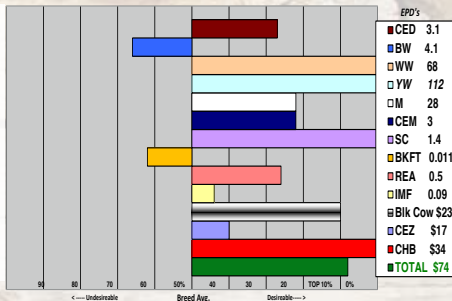

BW 94 Sale Wt. 1050 SC 32

4286 - is a wide backed, heavy boned On Target 936 bull that is deep sided and has a huge hind quarter. Dam has a +26 milk EPD and 2 daughters in the herd.