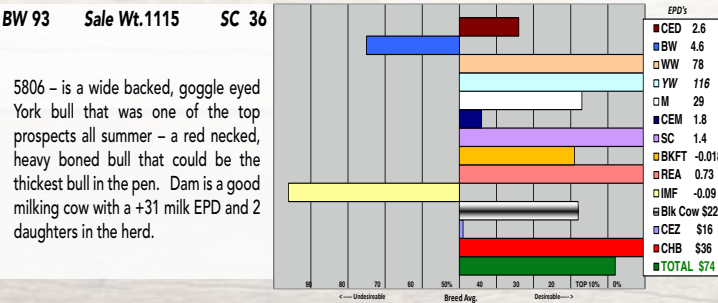

9 Polled Bull
Born: 04/07/2016

SHF YORK 19H Y02 - CHB,DLF,HYF,IEF
R NEW YORK 4243 - DLF,HYF,IEF
R MISS ON TARGET 3151

K&B SENTINEL 8013U - CHB,DLF,HYF,IEF
R MISS DOMINO 2121
R MISS NAVIGATE 3058 - DOD