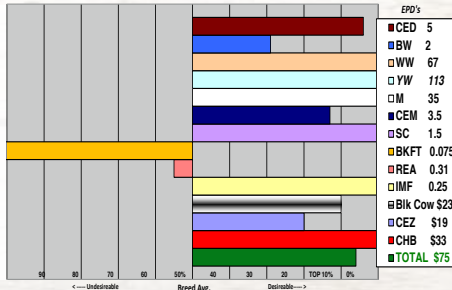

Video on Rausch website

BW 86 Sale Wt. 1620 SC 41

7715 - is a stylish, goggle eyed, red necked Revolution 4510 bull that is solid marked and easy to find in the pen - a mid-June bull with a lot of good numbers across the board. Dam has a +25 milk EPD and 2 daughters in the herd.