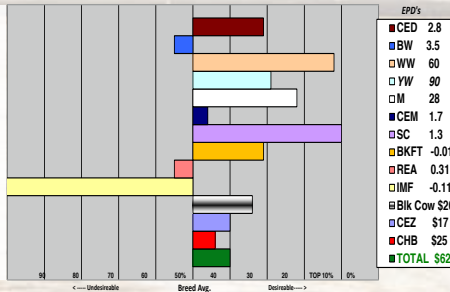

Video on Rausch website

BW 92 Sale Wt. 1890 SC 42

5775 - is a dark red haired, goggle eyed York bull that is heavy boned - a high milk EPD bull with plenty of meat and muscle. Dam has a +30 milk EPD and is listed with the Dams of Distinction.