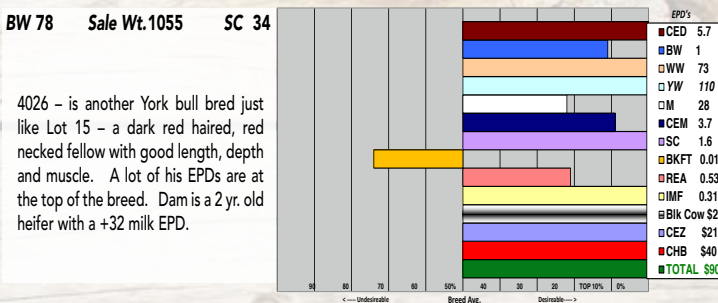

4026 - is another York bull bred just like Lot 15 - a dark red haired, red necked fellow with good length, depth and muscle. A lot of his EPDs are at the top of the breed. Dam is a 2 yr. old heifer with a +32 milk EPD.

★ 17 R NEW YORK 4086 (43711571)

Polled Bull
Born: 03/05/2016#

MSU MF HUDSON 19H - SOD,CHB,DLF,HYF,IEF
SHF YORK 19H Y02 - CHB,DLF,HYF,IEF
LOEWEN MISS P20 10W - DLF,HYF,IEF

HYALITE ON TARGET 017 - CHB,DLF,HYF,IEF
R MISS ON TARGET 1584
R MISS FELT 1219 - DOD