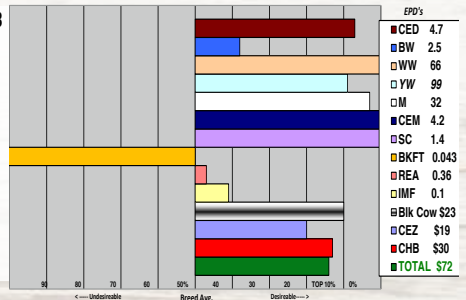

BW 88 Sale Wt. 1060 SC 33

5206 - is a goggle eyed, red necked solid marked On Target 936 bull with a lot of style - a dark red haired fellow with good depth and thickness. He's a bull with lots of milk bred in him. Dam is on the Dams of Distinction list and has 3 daughters in the herd.