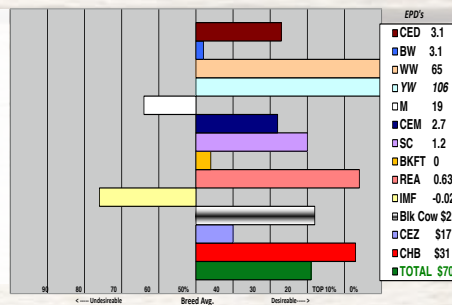

R MISS 4EVER 1896 (43711383)

164 Polled Heifer
Born: 04/11/2016

EFBEEF FOREMOST U208 - CHB,DLF,HFY,IEF
HYALITE FOREMOST 302 - DLF,HFY,IEF
HYALITE 22S LASS 931 - DOD,DLF,HFY,IEF

R PUCKSTER 2923 - SOD
R MISS PUCKSTER 946 - DOD
R MISS CENTURION 1254

BW 87 Sale Wt. 870

1896 - is a solid marked, well made Foremost heifer with a nice hair coat, red neck and deep rib. Dam is listed with the Dams of Distinction.