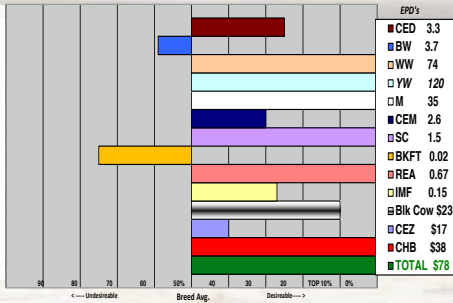

MSU TCF REVOLUTION 4R - SOD,CHB,DLF,HYF,IEF
R REVOLUTION 4510 - CHB,DLF,HYF,IEF
R MISS ADVANCE 406 - DOD,DLF,IEF

SHF VISION R117 U38 - CHB,DLF,IEF
R MISS VISION 652
R MISS WRANGLER 1239

BW 86 Sale Wt. 1070 SC 33

5446 - is a solid marked, red necked Revolution bull with good eye pigment - a dark red haired fellow with high growth and milk EPDs. This guy would sire some good replacement heifers. Dam is a top Vision cow.