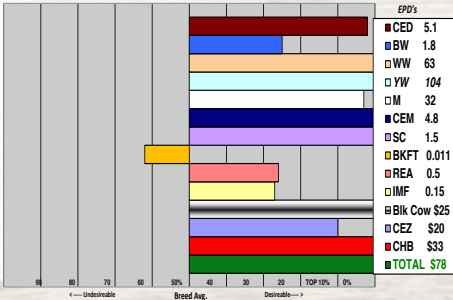

Video on Rausch website

BW 74 Sale Wt. 1055 SC 33

4006 - is a heavy boned, red necked On Target 936 bull with a nice muscle pattern and big hind quarter. A bull with most of his EPDs and \$ figures near the top of the breed. Dam is a 3 yr. old with a +33 milk EPD.