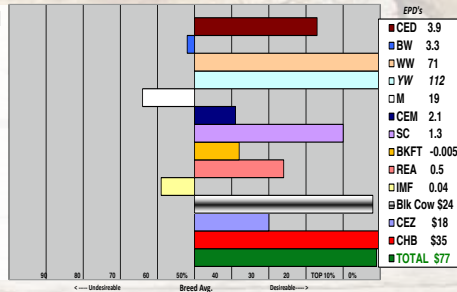

SPRING TWO-YEAR OLD BULLS

GR ON TARGET 4185 (43604779)

75 Polled Bull
Born: 05/08/2015

HYALITE ON TARGET 936 - CHB,DLF,HY,FEF
R ON TARGET 4673 - DLF,HY,FEF
R MISS REVOLUTION 1009 - DOD,DLF,HY,FEF
K&B RED FELTON 7016T - CHB,DLF,FEF
GR MISS FELT 482
GR MISS PUCKSTER 2518 - DOD

BW 85 Sale Wt. 1680 SC 39

4185 - is a red eyed, red necked On Target 4673 bull that is long sided and deep ribbed with a big hind quarter. A bull with high growth and ribeye EPDs and a high black cow $ figure. The sire of the On Target bulls in this pen is a full brother to the herd bull, Leader, our top selling bull 2 years ago.

GR ON TARGET 3365 (43604693)

76 Polled Bull
Born: 04/04/2015

HYALITE ON TARGET 936 - CHB,DLF,HY,FEF
R ON TARGET 4673 - DLF,HY,FEF
R MISS REVOLUTION 1009 - DOD,DLF,HY,FEF
R REVOLUTION 4150 - CHB,DLF,HY,FEF
GR MISS REVOLUTION 572
GR MISS NAVIGATE 255 - DOD

BW 91 Sale Wt. 1760 SC 40

3365 - is a dark red haired, clean fronted On Target bull with a nice muscle pattern and a long hip - one of the highest weaning, yearling and ribeye EPD bulls in the offering. Dam is a cow with a lot of Dams of Distinction in her pedigree.

GR 3RD REVOLUTION 4085 (43604768)

77 Polled Bull
Born: 04/28/2015

MSU TCF REVOLUTION 4R - SOD,CHB,DLF,HY,FEF
R REVOLUTION 4150 - CHB,DLF,HY,FEF
HR MISS WRANGLER 608 - DOD
EFBEEF M326 FELLIS U248 ET - CHB,DLF,HY,FEF
GR MISS FELT 1310
GR MISS DOMINO 327

BW 88 Sale Wt. 1800 SC 40

4085 - is a goggle eyed, red necked, solid marked Revolution bull that is easy to find in the pen - a bull with a lot of his EPDs in the top 1% of the breed and the highest black cow $ figure in the offering. Dam has a +25 milk EPD and 2 daughters in the herd.

GR NEW YORK 2695L (43604622)

78 Polled Bull
Born: 03/14/2015