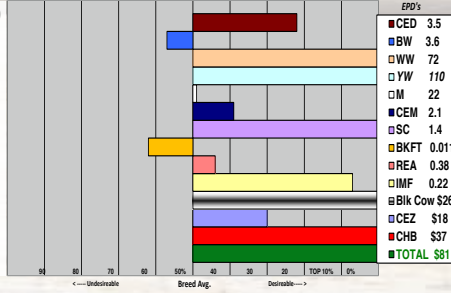

EFBEEF S701 FELLIS W409 - DLF,HYF,IEF

GR MISS AMAYA 1423

GR MISS DOMINO 1179 - DOD

Video on Rausch website

BW 88 Sale Wt. 1610 SC 40

2835 - is a dark red, solid marked, red necked York bull with high growth numbers and good \$ figures. Dam is a 2 yr. old heifer.