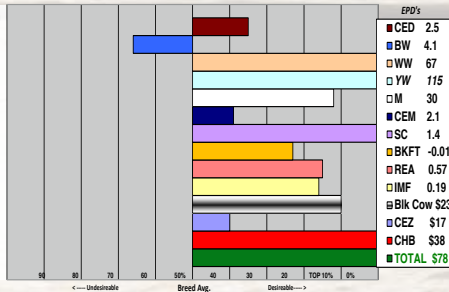

R VISION 7295 (43604399)

100

Polled Bull
Born: 05/08/2015

SHF VISION R117 U38 - CHB,DLF,IEF
R VISION 5722 - CHB,DLF,HYF,IEF
R MISS REVOLUTION 089 - DLF,HYF,IEF

WHITEHAWK 4R REVOLUTION 2328 - CHB,DLF,IEF
R MISS REVOLUTION 1960
R MISS PATEND 136 DOD

Video on Rausch website

BW 92 Sale Wt. 1760 SC 40

7295 - is an extra-long bodied, conservative marked Vision bull with lots of natural thickness - a high growth bull with plenty of milk bred in him. Dam has a +34 milk EPD and 2 daughters in the herd.