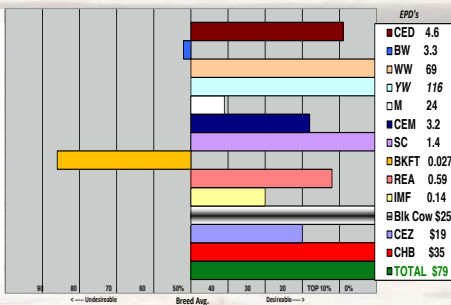

MSU TCF REVOLUTION 4R - SOD,CHB,DLF,HFY,IEF
R MISS REVOLUTION 089 - DLF,HFY,IEF
R MISS PUCKSTER 277

BW 87 Sale Wt. 885

1566 - is a smooth, naturally thick On Target 936 heifer with lots of eye appeal and depth. This heifer is bred a lot like Lot 162. They would make a nice pair.