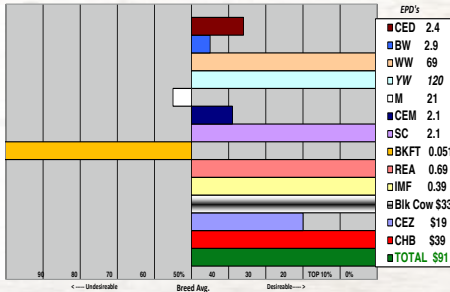

SPRING TWO-YEAR OLD BULLS

GR ON TARGET 4185 (43604779)

75 Polled Bull
Born: 05/08/2015

HYALITE ON TARGET 936 - CHB,DLF,HY,FEF
R ON TARGET 4673 - DLF,HY,FEF
R MISS REVOLUTION 1009 - DOD,DLF,HY,FEF
K&B RED FELTON 7016T - CHB,DLF,FEF
GR MISS FELT 482
GR MISS PUCKSTER 2518 - DOD

BW 85 Sale Wt. 1680 SC 39

4185 - is a red eyed, red necked On Target 4673 bull that is long sided and deep ribbed with a big hind quarter. A bull with high growth and ribeye EPDs and a high black cow $ figure. The sire of the On Target bulls in this pen is a full brother to the herd bull, Leader, our top selling bull 2 years ago.

GR ON TARGET 3365 (43604693)

76 Polled Bull
Born: 04/04/2015

HYALITE ON TARGET 936 - CHB,DLF,HY,FEF
R ON TARGET 4673 - DLF,HY,FEF
R MISS REVOLUTION 1009 - DOD,DLF,HY,FEF
R REVOLUTION 4150 - CHB,DLF,HY,FEF
GR MISS REVOLUTION 572
GR MISS NAVIGATE 255 - DOD

BW 91 Sale Wt. 1760 SC 40

3365 - is a dark red haired, clean fronted On Target bull with a nice muscle pattern and a long hip - one of the highest weaning, yearling and ribeye EPD bulls in the offering. Dam is a cow with a lot of Dams of Distinction in her pedigree.

GR 3RD REVOLUTION 4085 (43604768)

77 Polled Bull
Born: 04/28/2015

MSU TCF REVOLUTION 4R - SOD,CHB,DLF,HY,FEF
R REVOLUTION 4150 - CHB,DLF,HY,FEF
HR MISS WRANGLER 608 - DOD
EFBEEF M326 FELLIS U248 ET - CHB,DLF,HY,FEF
GR MISS FELT 1310
GR MISS DOMINO 327

BW 88 Sale Wt. 1800 SC 40

4085 - is a goggle eyed, red necked, solid marked Revolution bull that is easy to find in the pen - a bull with a lot of his EPDs in the top 1% of the breed and the highest black cow $ figure in the offering. Dam has a +25 milk EPD and 2 daughters in the herd.

GR NEW YORK 2695L (43604622)

78 Polled Bull
Born: 03/14/2015