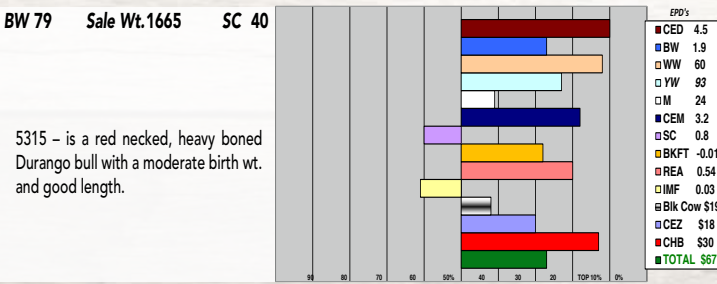

NJW P20 31R PROGRESS 17T - CHB,DLF,HYF,IEF
LCG LYDA CISCO 49Y
 LCG LYDAS SECRET 48W

Video on Rausch website

144 **R SPARTAN 4395** (43604082)

Horned Bull
Born: 03/20/2015

CHURCHILL SENSATION 028X - CHB,DLF,HYF,IEF
UPS SPARTAN 2864 - DLF,HYF,IEF
 UPS MISS SPARTAN 0877 - DLF,HYF,IEF