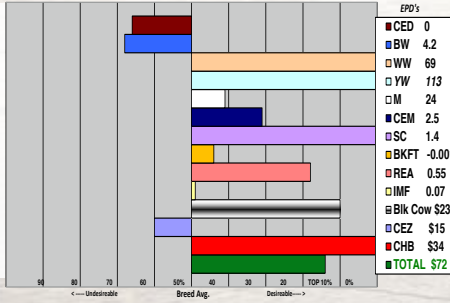

R MISS 4EVER 126 (43711312)

159

Polled Heifer
Born: 03/07/2016

EFBEEF FOREMOST U208 - CHB,DLF,HYF,IEF
HYALITE FOREMOST 302 - DLF,HYF,IEF
HYALITE 22S LASS 931 - DOD,DLF,HYF,IEF

LAGRAND WIDELOAD 75P ET - SOD
R MISS WIDELOAD 3327
R MISS ONLINE 346

Video on Rausch website

BW 88 Sale Wt. 990

126 - is a dark cherry red haired Foremost heifer with a nice muscle pattern and lots of length. Dam has a +30 milk EPD and 3 daughters in the herd.