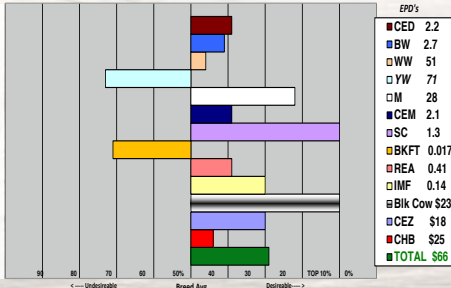

R VISION 5515 (43604204)

109

Polled Bull
Born: 04/06/2015

SHF VISION R117 U38 - CHB,DLF,IEF
R VISION 5932 - CHB,DLF,HYF,IEF
R MISS REVOLUTION 869

HR ADVANCER 65 - DLF,IEF

R MISS ADVANCE 2679

R MISS PATEND 186 - DOD

Video on Rausch website

BW 89 Sale Wt. 1680 SC 42

5515 - is a wide backed, long bodied Vision bull with heavy bones and lots of depth. Dam has a +32 milk EPD and 2 daughters in the herd.