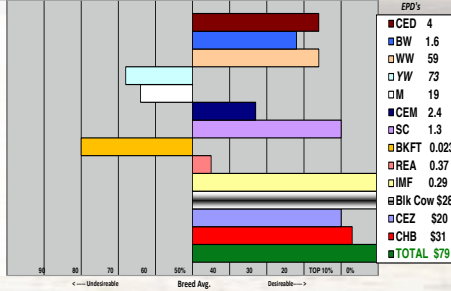

SPRING TWO-YEAR OLD BULLS

R NEON 5615 (43604215)

123 Horned Bull
Born: 04/07/2015

UPS NEON 7024 - CHB,DLF,IEF
R NEON 5720 - DLF,HYF,IEF
R MISS PATEND 421

SHF VISION R117 U38 - CHB,DLF,IEF
HR MISS VISION 700
HR MISS PUCKSTER 358

Video on Rausch website

BW 85 Sale Wt. 1720 SC 41

5615 - is a well-made thick muscled Neon bull with good eye pigment and a deep hind quarter - a good carcass bull with a high black cow $ figure.