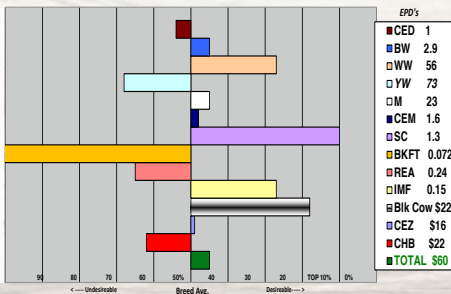

R LEGEND 5355 (43604186)

121

Polled Bull
Born: 04/04/2015

FELTONS OZZIE 492 - SOD,DLF,HYF,IEF
NS SAMSON ET 658 - CHB,DLF,HYF,IEF
MOHICAN PLEASER 89H

BN RIBSTONE 501 - DLF,IEF
R MISS RIBSTONE 769 - DOD
R MISS COMBO 093 - DOD

Video on Rausch website

BW 89 Sale Wt. 1735 SC 41

5355 - is a dark red haired, long sided Legend bull with eye pigment and a deep hind quarter. Dam is a Dams of Distinction cow with a +32 milk EPD and 2 daughters in the herd.