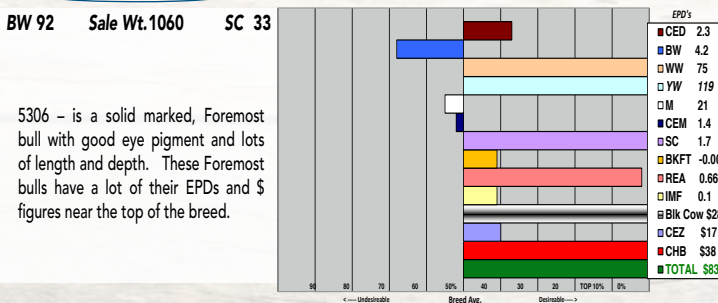

22 Polled Bull
Born: 04/04/2016

EFBEEF FOREMOST U208 - CHB,DLF,HYF,IEF
HYALITE FOREMOST 302 - DLF,HYF,IEF
(HYALITE 22S LASS 931) - DOD,DLF,HYF,IEF

R PUCKSTER III 4849 - DLF,HYF,IEF
R MISS PUCKSTER 881
(R MISS WRANGLER 804) - DOD