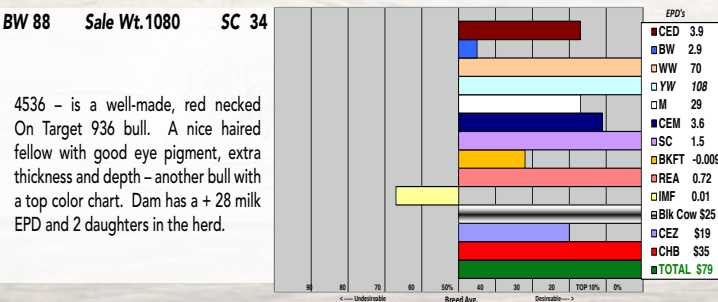

11 Polled Bull
Born: 03/26/2016

SCHU-LAR ON TARGET 22S - SOD,CHB,DLF,HYF,IEF
HYALITE ON TARGET 936 - CHB,DLF,HYF,IEF
HYALITE TS LASS 310 - DLF,HYF,IEF

R 2ND REVOLUTION 2767 - SOD,CHB,DLF,HYF,IEF
R MISS REVOLUTION 22
R MISS ADVANCE 990