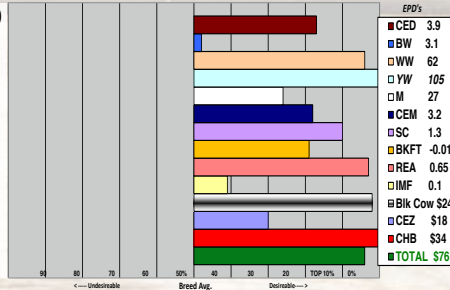

R VISION 7135 (43604382)

106

Polled Bull
Born: 05/03/2015

SHF VISION R117 U38 - CHB,DLF,IEF
R VISION 5722 - CHB,DLF,HYF,IEF
R MISS REVOLUTION 089 - DLF,HYF,IEF

HYALITE ON TARGET 936 - CHB,DLF,HYF,IEF

R MISS ON TARGET 2241

R MISS DOMINO 1747

Video on Rausch website

BW 82 Sale Wt. 1780 SC 40

7135 - is a stylish, deep sided Vision bull with goggle eyes, red neck, and a big hind quarter - a bull with all of his numbers way above breed average.