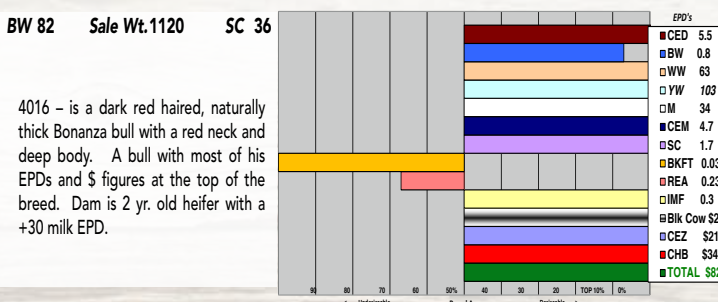

24 Horned Bull
Born: 03/03/2016

EFBEEF SCHU-LAR PROFICIENT N093 - SOD,DLF,HYF,IEF
GENOAS BONANZA 11051 - CHB,DLF,HYF,IEF
HYALITE 22S LASS 876 - DLF,HYF,IEF

R REVOLUTION 4510 - CHB,DLF,HYF,IEF
R MISS REVOLUTION 494
R MISS WRANGLER 3007