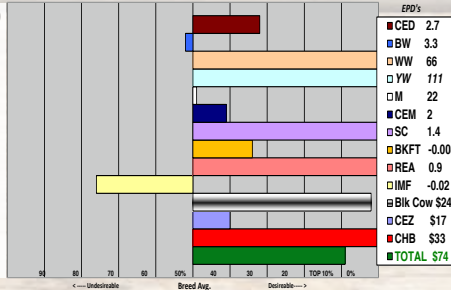

SPRING TWO-YEAR OLD BULLS

GR ON TARGET 3245L (43604679)

93

Polled Bull
Born: 04/02/2015

HYALITE ON TARGET 936 - CHB,DLF,HY,IEF

R ON TARGET 4673 - DLF,HY,IEF

R MISS REVOLUTION 1009 - DOD,DLF,HY,IEF

R PUCKSTER 2264 - SOD,DLF,IEF

GR MISS PUCKSTER 526 - DOD

GR MISS ADVANCE 453

Video on Rausch website

BW 91 Sale Wt. 1720 SC 40

3245 - is a deep ribbed, red necked On Target bull with good length and thickness - a well-made bull with a high weaning, yearling and ribeye EPD. Dam is a Dams of Distinction cow.