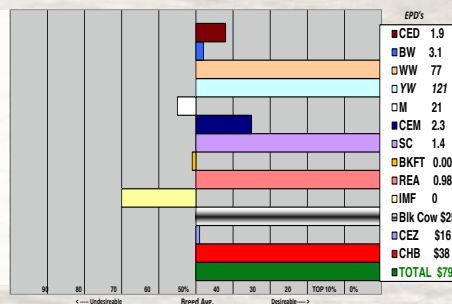

EFBEEF FOREMOST U208 - CHB,DLF,HYF,IEF
HYALITE FOREMOST 302 - DLF,HYF,IEF
HYALITE 22S LASS 931 - DOD,DLF,HYF,IEF

R 2ND REVOLUTION 2767 - SOD,CHB,DLF,HYF,IEF
R MISS REVOLUTION 151
R MISS WIDELOAD 589

BW 86 Sale Wt. 925

866 - is a solid marked, goggle eyed Foremost heifer with lots of length - on of the better looking heifers with great numbers. Dam is a sold marked Revolution cow with 2 daughters in the herd.