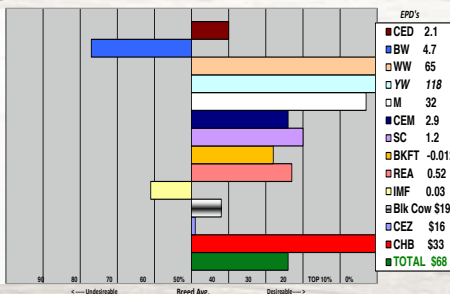

Video on Rausch website

BW 91 Sale Wt. 1910 SC 42

6805 - is an easy fleshing, heavy boned On Target 936 bull with a huge hind quarter - a red eyed, red necked fellow with lots of milk bred in him. Dam is listed with the Dams of Distinction and has a +33 milk EPD.