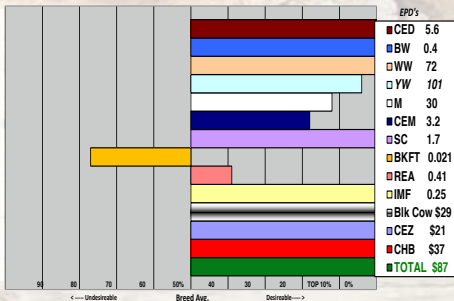

BW 80 Sale Wt. 1125 SC 33

3396 - is a stylish, dark red haired York bull with extra depth and length - a goggle eyed, red necked bull with all of his EPD and \$ figures at the top of the breed. Dam is a good uddered 2 yr. old heifer with a +25 milk EPD.

BW 78 Sale Wt. 1100 SC 36

4186 - is another dark red haired, red necked York bull that is deep ribbed and heavy boned with a huge hind quarter - a goggle eyed fellow with powerful numbers and \$ figures. Dam is a 2 yr. old heifer with a +30 milk EPD; she did an outstanding job raising this guy.