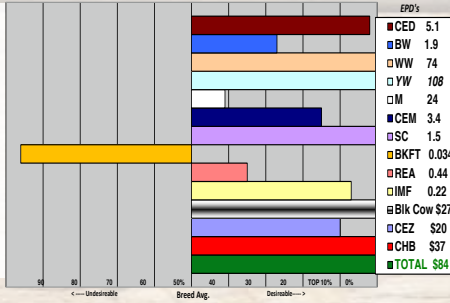

MSU WINDSOR 29W ET - CHB,DLF,HYF,IEF
R MISS WINDSOR 2104
LCG LYDAS SECRET 48W

Video on Rausch website

BW 74 Sale Wt. 900

076 - is a dark red haired, clean fronted York heifer that is easy to find in the pen. If you like them goggle eyed and solid marked take a look at this female. Heifer 076 has a lot of good numbers! Dam is a 2 yr. old that did a good job raising the heifer.