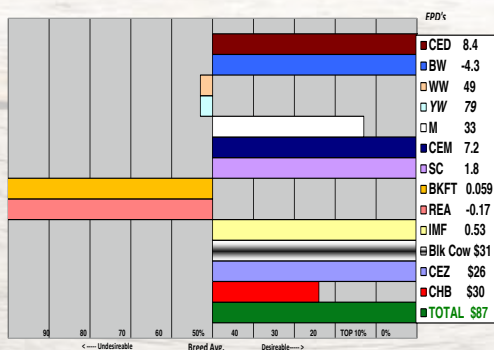

GENOAS BONANZA 11051 (43174342)

Polled Herd Bull
Born: 02/21/2011

A new star in our Herd Sire Evaluation program. His semen has already been used in 40 Registered Herds. He has the distinction of being in the top 1% of the breed for calving ease. We use him heavy in our heifer program. We are looking for a lot of great things to come from this new blood line in our Sire Evaluation Program.

BAR JZ TRADITION 434V - SOD, DLF, HYF, IEF
EFBEEF SCHU-LAR PROFICIENT N093 - SOD, CHB, DLF, HYF, IEF
GERBER 117F DIXIE 009K - DLF, HYF, IEF

SCHU-LAR ON TARGET 22S - CHB, DLF, HYF, IEF

HYALITE 22S LASS 876 - DLF, HYF, IEF
HYALITE TS LASS 406 - DLF, HYF, IEF