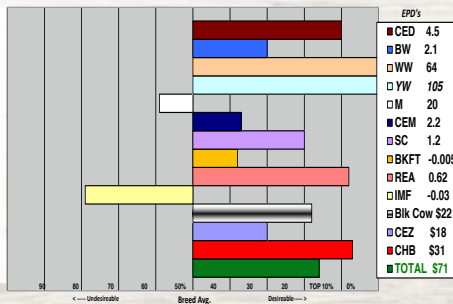

R MISS 4EVER 1906 (43711384)

179 Polled Heifer
Born: 04/11/2016

EFBEEF FOREMOST U208 - CHB,DLF,HYF,IEF
HYALITE FOREMOST 455 - DLF,HYF,IEF
HYALITE 225 LASS 931 DOD,DLF,HYF,IEF

R PUCKSTER 2013 - SOD,DLF,HYF,IEF

R MISS PUCKSTER 119 DOD

R MISS PATEND 1567

Video on Rausch website

BW 85 Sale Wt. 870

1906 - is a dark red haired, long sided Foremost heifer with good eye pigment. Dam is listed with the Dams of Distinction and has 3 daughters in the herd.