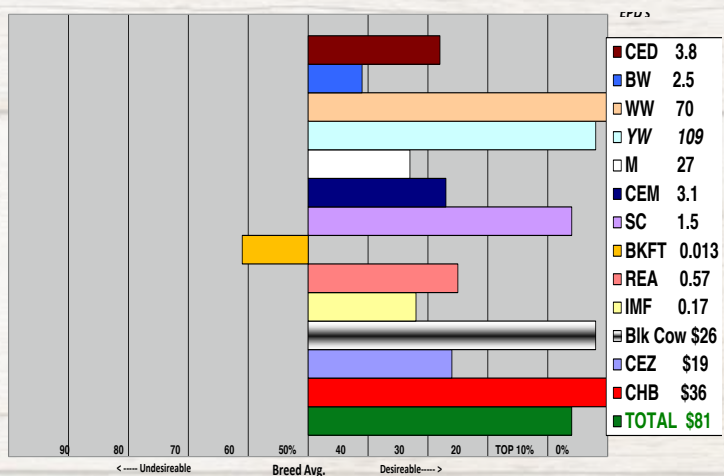

YEARLING BULLS

BW, CE, WW, YW, SC, Ultrasound and DNA are used in creating EPDs

EPDs are weighted Economically to create Dollar Indexes

Dollar Indexes Pay for the Ranch

Breed Avg   **Black Cow**   **CEZ**   **CHB** = **Total $$**

$18   **+**   **$15**   **+**   **$24**   **=**   **$57**   **Breed Avg**

Best use on Black Cows   **Calving Ease**   **Growth = Total $$ plus Carcass**

TOTAL $$ - a helpful tool when doing a quick sort on a pen of Animals

A sortable spread sheet is available on our web site

Average Performance of 50 Yearling Sale Bulls