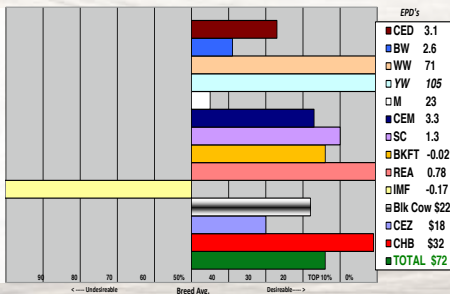

R NEW YORK 6785 (43604344)

61 Polled Bull
Born: 04/24/2015

SHF YORK 19H Y02 - CHB,DLF,HY,FEF
R NEW YORK 4243 - DLF,HY,FEF
R MISS ON TARGET 3151

R 2ND REVOLUTION 2767 - SOD,CHB,DLF,HY,FEF
R MISS REVOLUTION 140
R MISS ONLINE 1338

Video on Rausch website

BW 87 Sale Wt. 1870 SC 41

6785 - is a smooth, solid marked, red necked York bull with good eye pigment and a nice muscle pattern - a high weaning, yearling and ribeye EPD bull that will sire those good baldie calves.