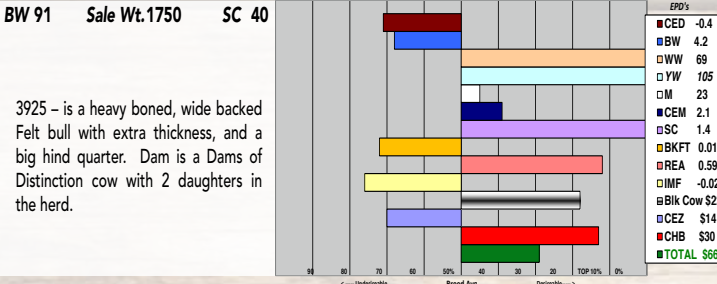

SPRING TWO-YEAR OLD BULLS

141 **GR FELT 3925** (43604751)

Horned Bull
Born: 04/19/2015

KCF BENNETT 3008 M326 - CHB,SOD,DLF,HYF,IEF
K&B RED FELTON 7016T - CHB,DLF,IEF
K&B MISS EXCEL 4122

R NAVIGATOR 2101 - SOD
GR MISS NAVIGATE 255
GR MISS ADVANCE 382 - DOD

Video on Rausch website