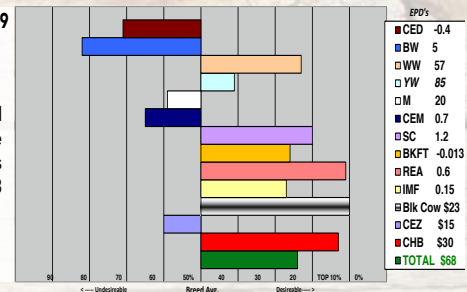

R LEGEND 5345 (43604184)

150 Polled Bull
Born: 04/04/2015

FELTONS OZZIE 492 - SOD,DLF,HYF,IEF

NS SAMSON ET 658 - CHB,DLF,HYF,IEF

MOHICAN PLEASER 89H

OXH DOMINO 1095 - SOD,DLF,IEF

R MISS DOMINO 3015 - DOD

R MISS COMMAND 1072

Video on Rausch website

BW 91 Sale Wt. 1650 SC 39

5345 - is a long made, red necked Legend bull with lots of meat, muscle and a deep hind quarter. Dam is a Dams of Distinction cow with 3 daughters in the herd.

SPRING TWO-YEAR OLD BULLS