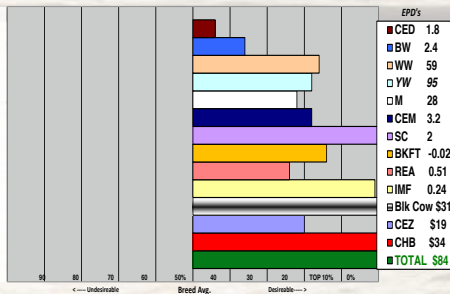

GR FELT 3255 (43604680)

88

Horned Bull
Born: 04/02/2015

KCF BENNETT 3008 M326 - CHB,SOD,DLF,HYF,IEF
K&B RED FELTON 7016T - CHB,DLF,IEF
K&B MISS EXCEL 4122

CL 1 DOMINO 5120R 1ET - SOD,DLF,IEF
GR MISS DOMINO 88 - DOD
GR MISS ADVANCE 233

Video on Rausch website

BW 88 Sale Wt. 1730 SC 42

3255 - is a long sided, deep ribbed, good haired Felt bull with a long hip - a bull with lots of milk bred in him and a high black cow $ figure - a bull with a great color chart way above breed average. Dam has a +30 milk EPD and is listed with the Dams of Distinction.