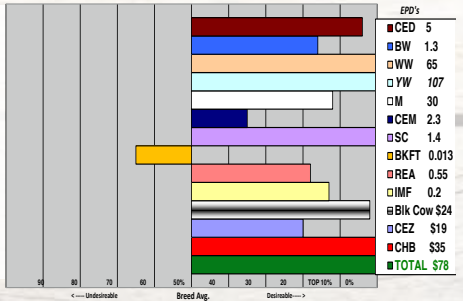

GR MISS PUCKSTER 613

GR MISS ON TARGET 601 - DOD

BW 85 Sale Wt. 1020 SC 33

4436 - is another good haired, red necked Home Run bull that is heavy boned, has extra thickness and a big hind quarter - a bull with high milk and carcass EPDs. Dam has a milk EPD of +28.