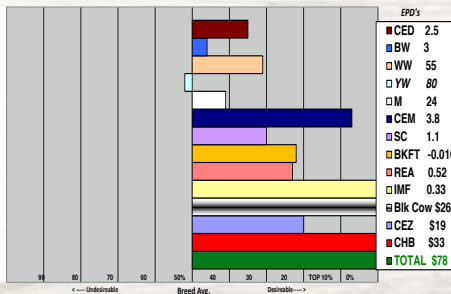

R VISION 6185 (43604278)

91

Polled Bull
Born: 04/14/2015

SHF VISION R117 U38 - CHB,DLF,IEF
R VISION 5932 - CHB,DLF,HYF,IEF
R MISS REVOLUTION 869

K&B SENTINEL 8013U - CHB,DLF,HYF,IEF
R MISS DOMINO 1570
R MISS ONLINE 1345

Video on Rausch website

BW 86 Sale Wt. 1630 SC 39

6185 - is a deep bodied, heavy boned Vision bull with good depth and muscle - a bull with a nice carcass EPD and black cow $ figure. Dam has a +25 milk EPD.