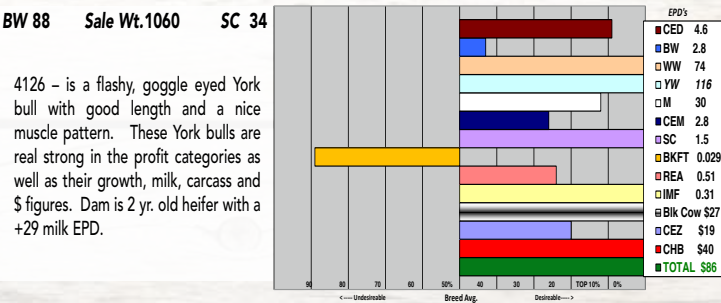

Video on Rausch website

4266 - is a red eyed, long sided On Target 936 bull with a big hind quarter - another heavy muscled, red necked fellow with some of the strongest numbers. Dam is 3 yr. old with a +25 milk EPD.

4126 - is a flashy, goggle eyed York bull with good length and a nice muscle pattern. These York bulls are real strong in the profit categories as well as their growth, milk, carcass and \$ figures. Dam is 2 yr. old heifer with a +29 milk EPD.