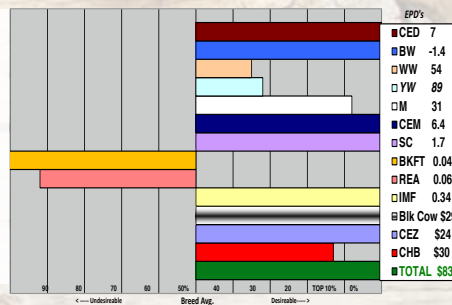

R MISS BONANZA 066 (43711280)

166 Polled Heifer
Born: 03/06/2016

EFBEEF SCHU-LAR PROFICIENT N093 - SOD,DLF,HFY,IEF
GENOAS BONANZA 11051 - CHB,DLF,HFY,IEF
HYALITE 22S LASS 876 - DLF,HFY,IEF

K&B SENTINEL 0014X - CHB,DLF,HFY,IEF
R MISS CENTENNIAL 1284
LCG DORA BENNETT 71W

BW 70 Sale Wt. 900

066 - is a low birth wt., really nice looking heifer in the pen - a Bonanza heifer with good eye pigment and lots of depth and thickness. This heifer has great numbers and lots of milk bred in her. Dam is a 2 yr. old heifer.