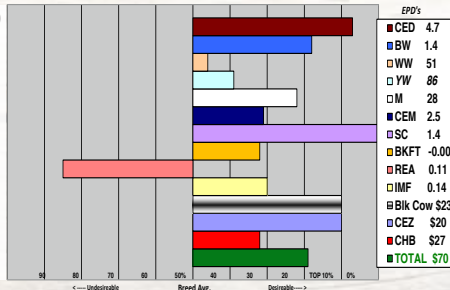

R ON TARGET 5405 (43604191)

72 Horned Bull
Born: 04/05/2015

SCHU-LAR ON TARGET 225 - SOD,CHB,DLF,HYF,IEF

HYALITE ON TARGET 058 - CHB,DLF,HYF,IEF

HYALITE TS LASS 501

R PUCKSTER 2586 - SOD,CHB,DLF,IEF

R MISS PUCKSTER 422

R MISS DOMINO 60

Video on Rausch website

BW 85 Sale Wt. 1860 SC 40

5405 - is a well-made, yellow haired On Target bull with extra length, depth and nice muscle pattern - another bull with most all of his numbers way above breed average. Dam has a +28 milk EPD.