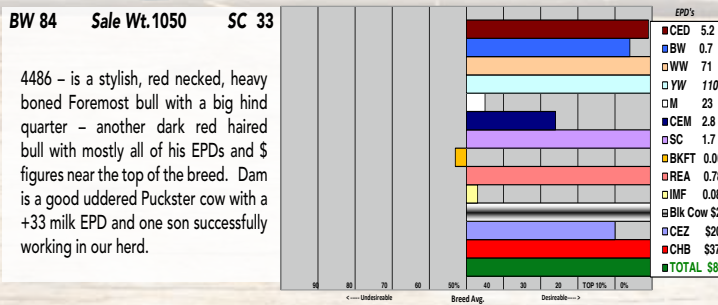

8 Polled Bull
Born: 03/24/2016

EFBEEF FOREMOST U208 - CHB,DLF,HYF,IEF
HYALITE FOREMOST 302 - DLF,HYF,IEF
HYALITE 22S LASS 931 - DOD,DLF,HYF,IEF

R PUCKSTER 2586 - SOD,CHB,DLF,IEF
R MISS PUCKSTER 971 - DLF,HYF,IEF
R MISS REVOLUTION 159 - DOD,DLF,HYF,IEF