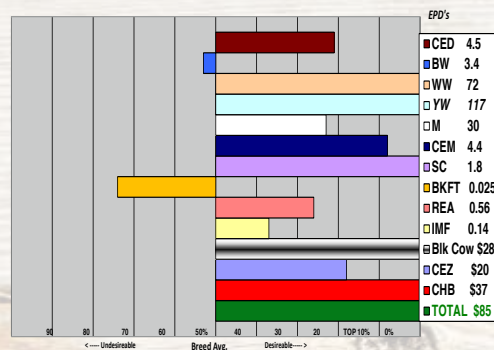

HERD SIRES

HYALITE ON TARGET 936 (42986803)

Polled Herd Bull
Born: 03/21/2009

The On Targets are a great asset to our herd. We have sold a lot of semen out of this sire to breeders again this year. They are topping production sales across America. The On Target progeny are as thick as any we have. He has 781 calves in 65 Registered Herds.

SCHU-LAR 5N 9L 3008 - CHB, HYF
SCHU-LAR ON TARGET 22S - CHB, DLF, HYF, IEF
SCHU-LAR 208 OF 1H 121 ET

KT TOP SECRET 1030 - CHB, SOD, DLF, HYF, IEF

HYALITE TS LASS 310 - DLF, HYF, IEF
HYALITE 215F LASS 812