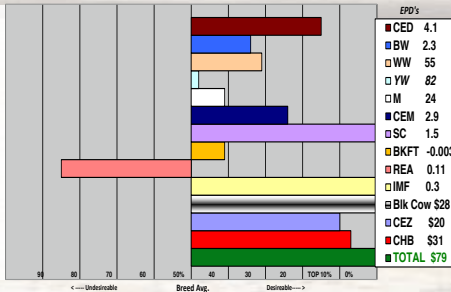

SPRING TWO-YEAR OLD BULLS

R ON TARGET 5425 (43604193)

111 Polled Bull
Born: 04/05/2015

SCHU-LAR ON TARGET 225 - SOD,CHB,DLF,HFY,FEJ
HYALITE ON TARGET 058 - CHB,DLF,HFY,FEJ
HYALITE TS LASS 501

MSU WINDSOR 29W ET - CHB,DLF,HFY,FEJ
HR MISS BOULDER 3311
HR MISS PUCKSTER 358

Video on Rausch website

BW 85 Sale Wt. 1810 SC 42

5425 - is a red necked, deep ribbed On Target bull with good length and thickness - a bull with a high black cow $ figure and most all of his numbers way above breed average.