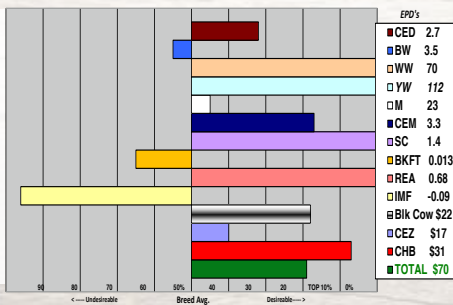

EFBEEF FOREMOST U208 - CHB,DLF,HYF,IEF
HYALITE FOREMOST 302 - DLF,HYF,IEF
HYALITE 22S LASS 931 - DOD,DLF,HYF,IEF

CT BENNETT 7R - SOD,DLF,HYF,IEF
R MISS FELT 3428 - DOD
R MISS WRANGLER 475

BW 90 Sale Wt. 910

1976 - is a long bodied, red necked Foremost heifer with good eye pigment and lots of good numbers. Dam has a +29 milk EPD and is listed with the Dams of Distinction. She has 2 daughters in the herd.