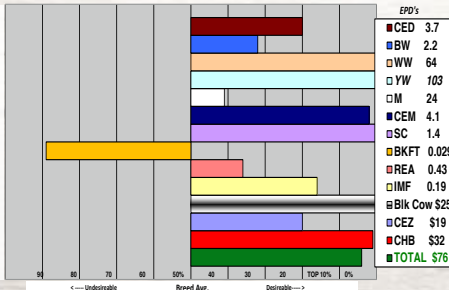

R ON TARGET 7265 (43604397)

83 Polled Bull
Born: 05/07/2015

SCHU-LAR ON TARGET 22S - SOD,CHB,DLF,HYF,IEF
HYALITE ON TARGET 378 - DLF,HYF,IEF
HYALITE 326 LASS 849 ET

FH L1 DOMINO 403 - SOD
R MISS ADVANCE 48
R MISS WIDELOAD 1766 - DOD

Video on Rausch website

BW 90 Sale Wt. 1895 SC 41

7265 - is a stout, thick made On Target bull with a good hair coat, eye pigment and a huge hind quarter - a long sided fellow with a good carcass EPD and black cow $ figure. Dam has a +30 milk EPD and 2 daughters in the herd.