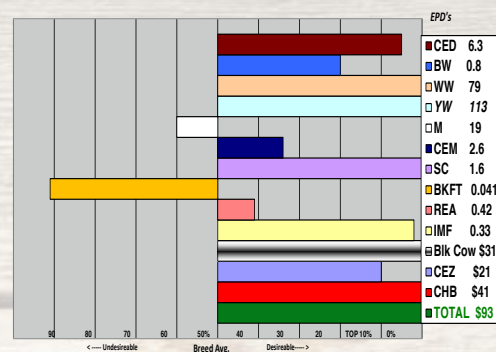

HERD SIRES

SENIOR REFERENCE SIRES

SHF YORK 19H Y02 (43180994)

Polled *Herd Bull*
Born: 1/06/2011

MSU WNH FELTON 5F - CHB
MSU MF HUDSON 19H - SOD,CHB,HYF
MSU VICTORIA 9F

SHF PROGRESS P20 - CHB,SOD,DLF,HYF,IEF
LOEWEN MISS P20 10W - DLF,HYF,IEF
LOEWEN M326 MISS 39T

His sons are coming on strong and are some of the top bulls in the offering this year. He improves the performance numbers on any blood line. He is a power house in our Sire Evaluation Program, and is already in use in 32 Registered Herds in the U.S.