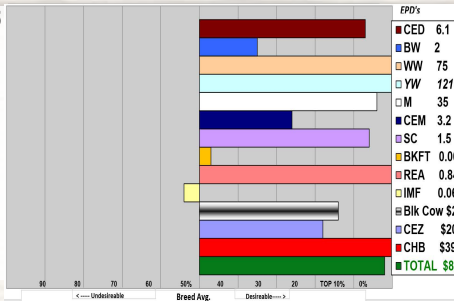

BW 88 Sale Wt. 1135 SC 34

4206 - is a goggle eyed, solid marked On Target bull with extra length, bone and a nice muscle pattern. He's one of the top On Target 936 sons with a lot of potential - a bull with EPDs at the top of the breed. Dam is 3 yr. old Revolution with a +35 milk EPD.

BW 82 Sale Wt. 1100 SC 35

4386 - is a goggle eyed, red necked, deep ribbed On Target bull with a huge hind quarter - one of the top prospects with herd bull numbers across the board. This fellow got noticed a lot in the pasture last summer - a bull with a lot of his EPDs in the top 5% of the breed. Dam is a 3 yr. old Revolution with a +38 milk EPD. Her first son is one of our herd bulls.