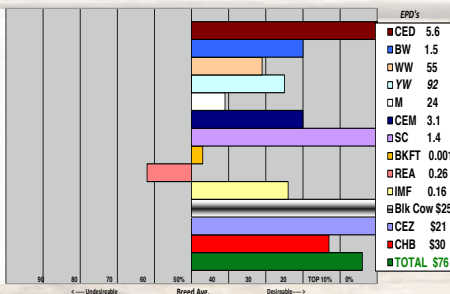

R PUCKSTER 2013 - SOD,DLF,HY,FEF
R MISS PUCKSTER 847
R MISS GOLD STAR 1755

BW 84 Sale Wt. 1850 SC 40

4305 - is a stylish, goggle eyed On Target 936 bull with a red neck and plenty of thickness - a dark red haired, smaller type that is easy to find in the pen. Dam is 10 yr. old cow with 3 daughters in the herd.