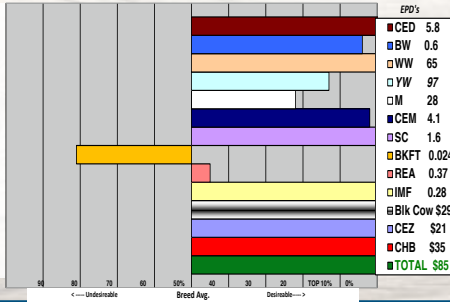

R MISS NEW YORK 276 (43711478)

161

Polled Heifer
Born: 03/13/2016

MSU MF HUDSON 19H - SOD,CHB,DLF,HYF,IEF
SHF YORK 19H Y02 - CHB,DLF,HYF,IEF
LOEWEN MISS P20 10W - DLF,HYF,IEF

CHURCHILL A1 ET - CHB,DLF,HYF,IEF
R MISS A1 CENTENNIAL 2374
R MISS VISION 220

Video on Rausch website

BW 70 Sale Wt. 850

276 - is a low birth wt. York heifer with a lot of style and a nice hair coat - a long sided female with good eye pigment. Dam is a 2 yr. old heifer with a +29 milk EPD.