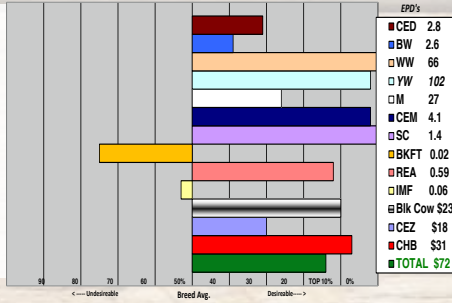

UPS NEON 7024 - CHB,DLF,IEF

R MISS NEON 2550 - DOD

R MISS WRANGLER 504 - DLF,HYF,IEF

Video on Rausch website

BW 84 Sale Wt. 1085 SC 34

4246 - is a well-made, red necked On Target 936 son with good depth and muscling. Dam has 2 daughters in the herd and she is a Dam of Distinction cow.