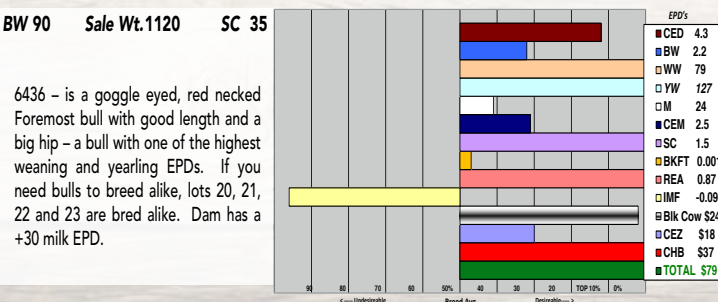

23 Polled Bull
Born: 04/14/2016

EFBEEF FOREMOST U208 - CHB,DLF,HYF,IEF
HYALITE FOREMOST 302 - DLF,HYF,IEF
(HYALITE 22S LASS 931) - DOD,DLF,HYF,IEF

R PUCKSTER 2586 - SOD,CHB,DLF,IEF
R MISS PUCKSTER 691
R MISS REVOLUTION 019