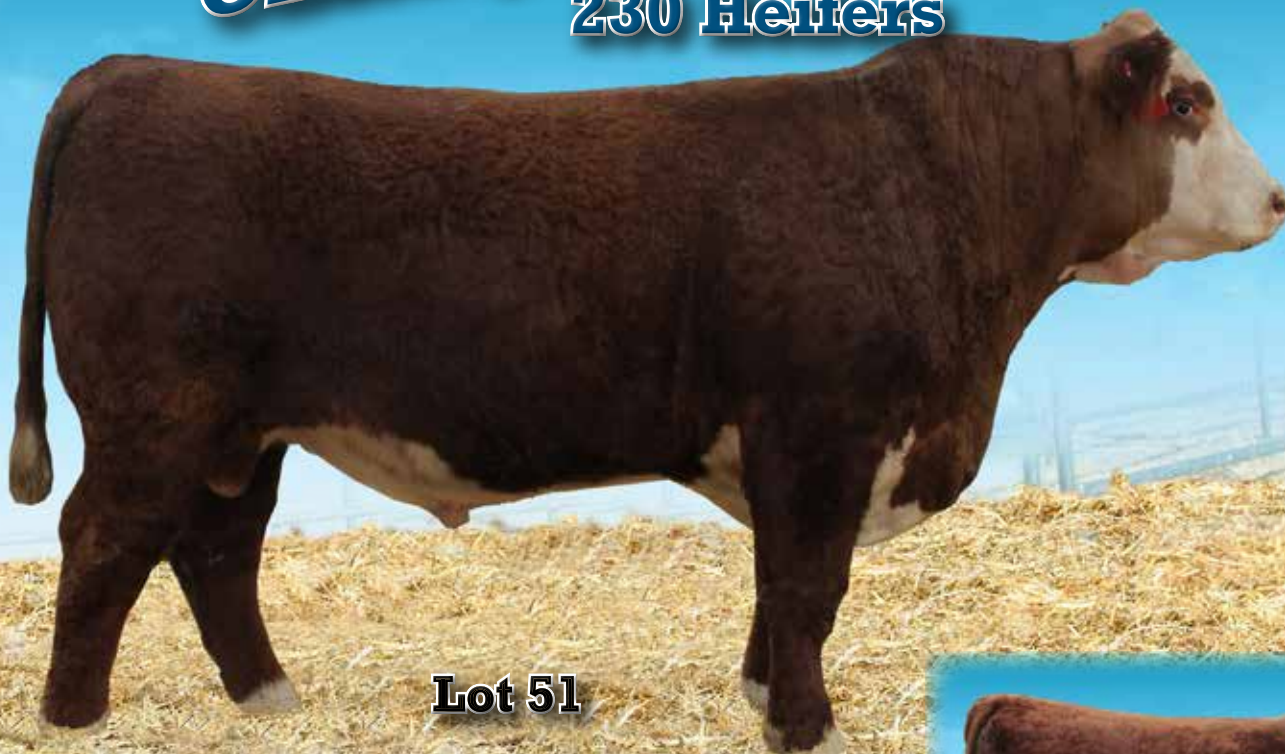

Rausch Herefords

February 20, 2017

1:00 pm (CST)

**2 Miles West on Highway 20 & 47
Hoven, South Dakota**

**59th
Annual
SALE**

**Celebrating 36 years with
the most cows on the breed's
Dams of Distinction list.**

**Volume Selection
Sale**

President's Day

**Offering 150 Bulls
230 Heifers**

Lot 51