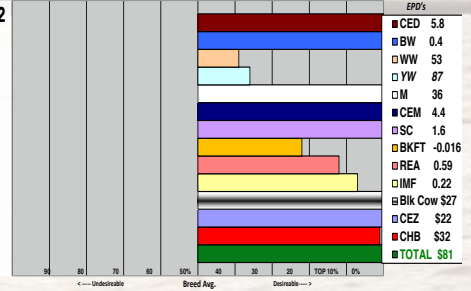

R CENTENNIAL 5755 (43604231)

64

Polled Bull
Born: 04/09/2015

CHURCHILL SENSATION 028X - CHB,DLF,HYF,IEF

CHURCHILL A1 ET - CHB,DLF,HYF,IEF
CHURCHILL LADY 6109S ET - DLF,HYF,IEF

SHF VISION R117 U38 - CHB,DLF,IEF

R MISS VISION 750

R MISS PUCKSTER 08 - DOD

Video on Rausch website

BW 86 Sale Wt. 1820 SC 42

5755 - is a solid marked, heavy muscled Centennial bull with good eye pigment, a wide back and a huge hind quarter - a high milk EPD bull with all of his numbers way above breed average. Dam has a +29 milk EPD and 2 daughters in the herd.