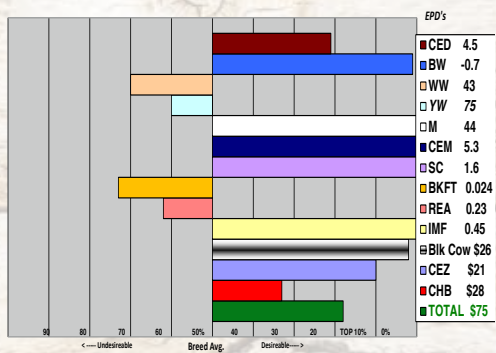

CHURCHILL A1 ET (43335233)

Horned *Herd Bull*
Born: 03/17/2012

UPS DOMINO 3027 - CHB,SOD,DLF,HYF,IEF
CHURCHILL SENSATION 028X - CHB,DLF,HYF,IEF
CHURCHILL LADY 7202T ET - DLF,HYF,IEF

GH NEON 17N - CHB,SOD
CHURCHILL LADY 6109S ET - DLF,HYF,IEF
CHURCHILL LADY 202 - DLF,HYF,IEF

A strong contender in our Herd Sire Evaluation program. He brings frame size down on our larger cows and thickens up his offspring. He has several outstanding offspring in the offering. His attractive offspring are eye catchers with their thickness and style. He is in use in 27 Registered Herds in the U.S. Semen is available.