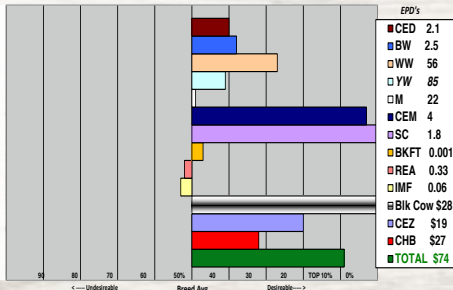

R MISS WRANGLER 475

Video on Rausch website

BW 86 Sale Wt. 1775 SC 40

5665 - is a goggle eyed, red necked Advisor bull with a nice hair coat, extra length and a deep hind quarter - a bull with a high black cow \$ figure. Dam has a +29 milk EPD and is listed with the Dams of Distinction.