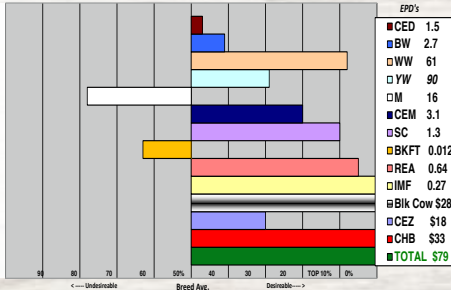

R ADVISOR 5295 (43604179)

115 Polled Bull
Born: 04/04/2015

SHF KENNEDY 502R X36 - CHB,DLF,HFY,FEJ
SHF AIR FORCE X36 A03 - DLF,HFY,FEJ
SHF CHEER R117 X139

MSU TCF REVOLUTION 4R - SOD,CHB,DLF,HFY,FEJ
HR MISS FELT 077
HR MISS PUCKSTER 57 DOD

Video on Rausch website

BW 89 Sale Wt. 1710 SC 40

5295 - is a well-made, deep ribbed, smooth Advisor bull with a wide back and a big hind quarter - another good carcass EPD bull with a high black cow $ figure.