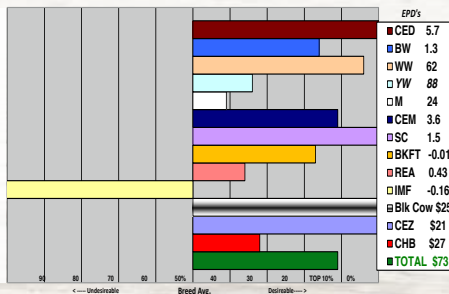

R NEW YORK 5935 (43604250)

62 Polled Bull
Born: 04/11/2015

SHF YORK 19H Y02 - CHB,DLF,HY,FEF
R NEW YORK 4243 - DLF,HY,FEF
R MISS ON TARGET 3151

CT BENNETT 7R - SOD,CHB,DLF,HY,FEF
R MISS FELT 2120
R MISS PUCKSTER 847

Video on Rausch website

BW 80 Sale Wt. 1780 SC 41

5935 - is a dark red haired, goggle eyed York bull with good length - a smaller type bull with a good black cow $ figures.