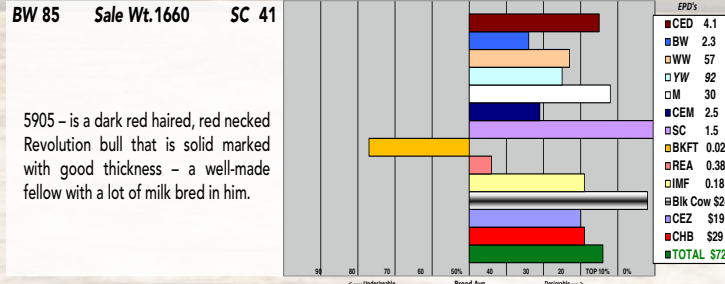

142 **R 3RD REVOLUTION 5905** (43604247)

Polled Bull
Born: 04/11/2015

MSU TCF REVOLUTION 4R - SOD,CHB,DLF,HYF,IEF
R REVOLUTION 4510 - CHB,DLF,HYF,IEF
R MISS ADVANCE 406 - DOD,DLF,IEF

HYALITE ON TARGET 936 - CHB,DLF,HYF,IEF
R MISS ON TARGET 2351
R MISS GOLD STAR 1755

Video on Rausch website