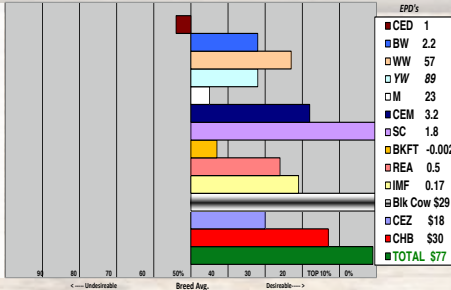

R VISION 7135 (43604382)

106

Polled Bull
Born: 05/03/2015

SHF VISION R117 U38 - CHB,DLF,IEF
R VISION 5722 - CHB,DLF,HYF,IEF
R MISS REVOLUTION 089 - DLF,HYF,IEF

HYALITE ON TARGET 936 - CHB,DLF,HYF,IEF

R MISS ON TARGET 2241