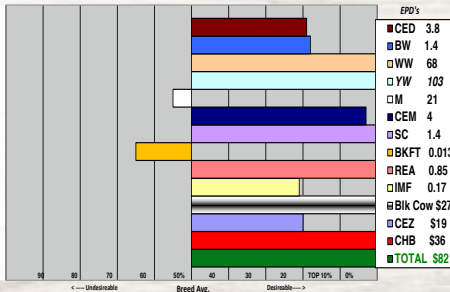

Video on Rausch website