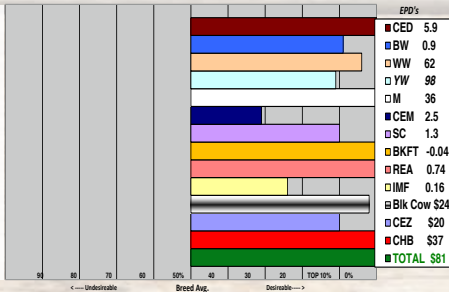

SHF VISION R117 U38 - CHB,DLF,IEF
R MISS VISION 393
R MISS PUCKSTER 691

BW 79 Sale Wt. 1840 SC 40

5195 - is a goggle eyed, solid marked, red necked Spartan bull with a lot of style and a big hind quarter - a bull with lots of milk and ribeye bred in him. Not many bulls have all these EPDs and \$ figures at the top of the breed. Dam is a 2 yr. old heifer.