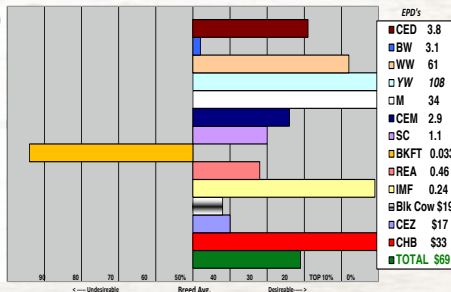

R LEGEND 5345 (43604184)

150 Polled Bull
Born: 04/04/2015

FELTONS OZZIE 492 - SOD,DLF,HYF,IEF

NS SAMSON ET 658 - CHB,DLF,HYF,IEF

MOHICAN PLEASER 89H

OXH DOMINO 1095 - SOD,DLF,IEF

R MISS DOMINO 3015 - DOD

R MISS COMMAND 1072