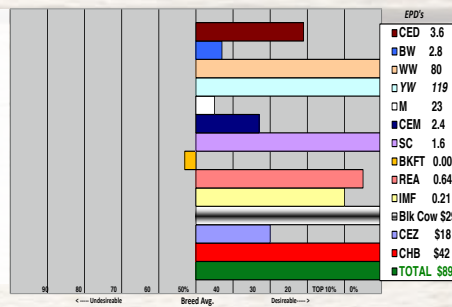

BW 78 Sale Wt. 890

56 - is a stylish, deep sided York heifer with a nice muscle pattern - a heifer with the top EPDs and \$ figures in the pen. Dam is a 2 yr. old On Target heifer that did a good job here.