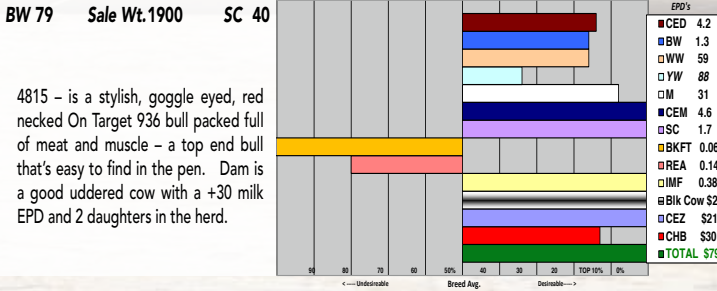

SPRING TWO-YEAR OLD BULLS

51 Polled Bull
Born: 03/29/2015

SCHU-LAR ON TARGET 225 - SOD,CHB,DLF,HYF,IEF
HYALITE ON TARGET 936 - CHB,DLF,HYF,IEF
HYALITE TS LASS 310 - DLF,HYF,IEF

CT BENNETT 7R - SOD,DLF,HYF,IEF
R MISS FELT 1090
R MISS WIDELOAD 1957 DOD

52 Polled Bull
Born: 03/21/2015

SCHU-LAR ON TARGET 225 - SOD,CHB,DLF,HYF,IEF
HYALITE ON TARGET 069 - CHB,DLF,HYF,IEF
HYALITE TS LASS 737

SHF VISION R117 U38 - CHB,DLF,IEF
R MISS VISION 3071
R MISS ADVANCE 1388