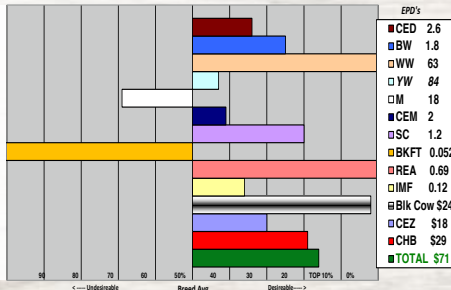

R LEGEND 7065 (43604375)

127 Polled Bull
Born: 04/30/2015

FELTONS OZZIE 492 - SOD,DLF,HYF,IEF
NS SAMSON ET 658 - CHB,DLF,HYF,IEF
MOHICAN PLEASER 89H

R 2ND REVOLUTION 2767 - SOD,CHB,DLF,HYF,IEF
R MISS REVOLUTION 080 - SOD
R MISS DOMINO 1258

Video on Rausch website

BW 85 Sale Wt. 1640 SC 40

7065 - is a well-made, red necked Legend bull with extra muscle and length. Dam is a good uddered Revolution cow listed with the Dams of Distinction.