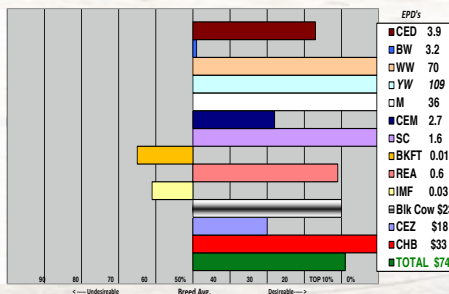

BW 88 Sale Wt. 1860 SC 42

7145 - is a dark haired, heavy boned Revolution bull with good eye pigment, depth and muscle - a high growth and milk EPD bull with lots of potential. Dam has a +28 milk EPD and a son successfully working in our herd..