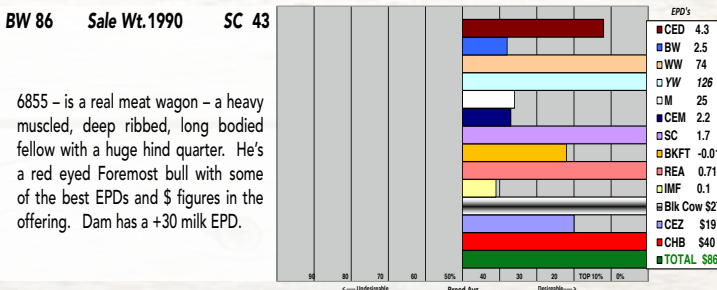

53 Polled Bull
Born: 04/26/2015

EFBEEF FOREMOST U208 - CHB,DLF,HYF,IEF
HYALITE FOREMOST 302 - DLF,HYF,IEF
HYALITE 22S LASS 931 DOD,DLF,HYF,IEF

R PUCKSTER 2586 - SOD,CHB,DLF,IEF
R MISS PUCKSTER 1171
R MISS ADVANCE 2679