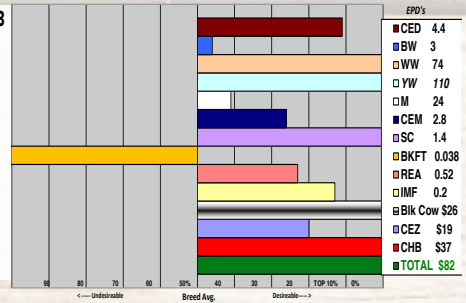

Video on Rausch website

BW 85 Sale Wt. 1030 SC 33

4156 - is a well-made, good haired York bull with a deep hind quarter - another York bull with strong numbers across the board. Dam is 2 yr. old heifer with a +25 milk EPD.