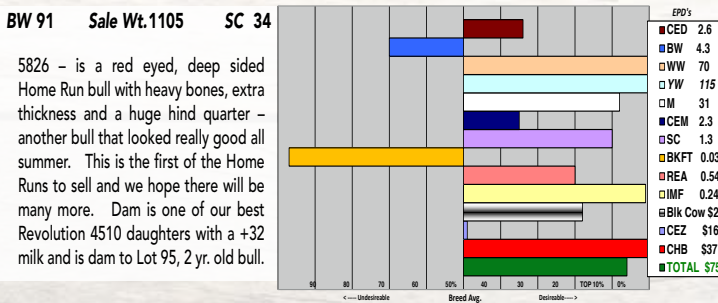

10 Polled Bull
Born: 04/07/2016

NJW 73S W18 HOMETOWN 10Y ET - CHB,DLF,HYF,IEF
VIN-MAR HOMETOWN 407 - DLF,HYF,IEF
TH 9N 63N BURGUNDY 7U

R REVOLUTION 4510 - CHB,DLF,HYF,IEF
R MISS REVOLUTION 1142
R MISS FELT 3078 - DLF,HYF,IEF