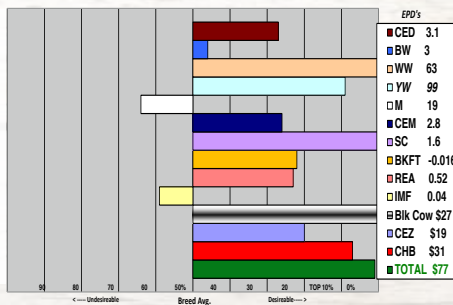

R MISS ON TARGET 1476 (43711336)

177 Polled Heifer
Born: 04/06/2016

SCHU-LAR ON TARGET 225 - SOD,CHB,DLF,HYF,IEF
HYALITE ON TARGET 378 - DLF,HYF,IEF
HYALITE 326 LASS 849 ET

R PUCKSTER III 4849 - DLF,HYF,IEF

R MISS PUCKSTER 302

R MISS PATHFINDER 1955

Video on Rausch website

BW 82 Sale Wt. 870

1476 - is a solid marked, On Target heifer with good eye pigment and a red neck. Dam is 3 yr. old Puckster cow with a good udder.