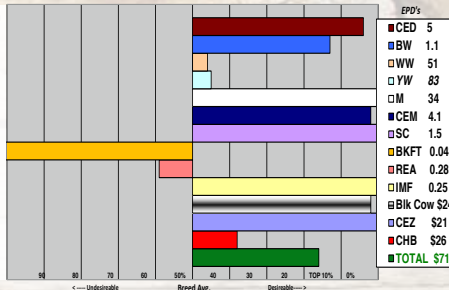

R CENTENNIAL 4965 (43604147)

102

Polled Bull
Born: 03/31/2015

CHURCHILL SENSATION 028X - CHB,DLF,HYF,IEF
CHURCHILL A1 ET - CHB,DLF,HYF,IEF
CHURCHILL LADY 6109S ET - DLF,HYF,IEF

MSU TCF REVOLUTION 4R - SOD,CHB,DLF,HYF,IEF
R MISS REVOLUTION 210 DOD
R MISS BOULDER 886

Video on Rausch website

BW 84 Sale Wt. 1740 SC 40

4965 - is a conservative marked, extra-long bodied Centennial bull that is deep ribbed and has good eye pigment. Dam has a +28 milk EPD and 2 daughters in the herd.