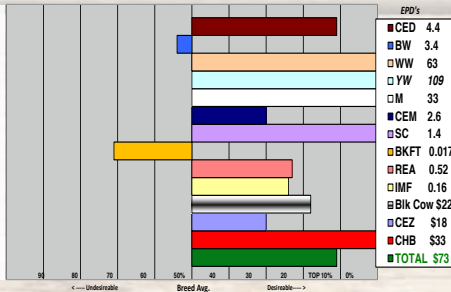

HYALITE ON TARGET 936 - CHB,DLF,HYF,IEF

R MISS ON TARGET 2801

R MISS ADVANCE 85

Video on Rausch website

BW 91 Sale Wt. 1830 SC 41

4315 - is a goggle eyed, red necked conservative marked Revolution bull with good length and a big hind quarter - a high growth and milk EPD bull and the rest of his numbers way above breed average.