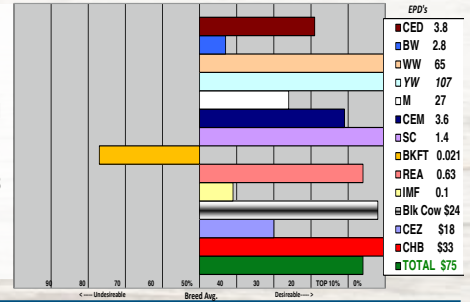

R MISS ON TARGET 666 (43711858)

162

Polled Heifer
Born: 03/27/2016

SCHU-LAR ON TARGET 225 - SOD,CHB,DLF,HYF,IEF
HYALITE ON TARGET 936 - CHB,DLF,HYF,IEF
HYALITE TS LASS 310 - DLF,HYF,IEF

MSU TCF REVOLUTION 4R - SOD,CHB,DLF,HYF,IEF
R MISS FELT 067 - DLF,HYF,IEF
R MISS WRANGLER 265 - DOD

Video on Rausch website

BW 86 Sale Wt. 880

666 - is another feminine, deep ribbed On Target 936 heifer with a nice profile. Dam is one of our oldest Revolution 4R cows with a +26 milk EPD and 3 daughters in the herd.