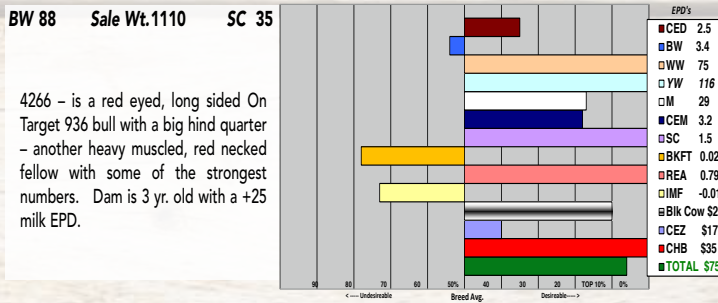

Video on Rausch website

4856 - is another good haired, well made On Target 936 bull with good eye pigment, bone, muscle and extra thickness - a bull that fits his strong set of numbers. Dam has a +28 milk EPD and 2 daughters in the herd.

Video on Rausch website

4266 - is a red eyed, long sided On Target 936 bull with a big hind quarter - another heavy muscled, red necked fellow with some of the strongest numbers. Dam is 3 yr. old with a +25 milk EPD.