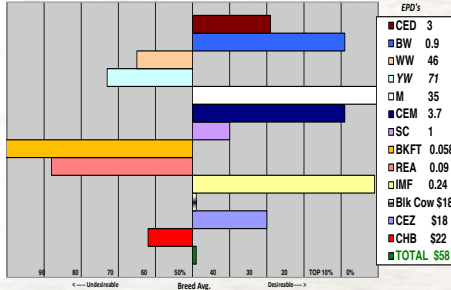

R CENTENNIAL 5365 (43604187)

125 Horned Bull
Born: 04/04/2015

CHURCHILL SENSATION 028X - CHB,DLF,HYF,IEF
CHURCHILL A1 ET - CHB,DLF,HYF,IEF
CHURCHILL LADY 6109S ET - DLF,HYF,IEF

LAGRAND WIDELOAD 75P ET - SOD
R MISS WIDELOAD 3159
R MISS LAD 3392

Video on Rausch website

BW 81 Sale Wt. 1690 SC 40

5365 - is a dark red haired, heavy boned Centennial bull with a red neck and good eye pigment - a smaller type fellow with extra thickness and a huge hind quarter. Dam has a +30 milk EPD and 2 daughters in the herd.