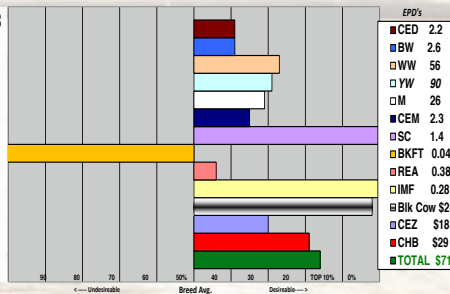

BW 90 Sale Wt. 1860 SC 43

4765 - is a red eyed, red necked Vision bull with a lot of depth, thickness and bone - a solid marked fellow with good carcass numbers. He's a bull with lots of milk bred in him and Dams of Distinction in his pedigree.