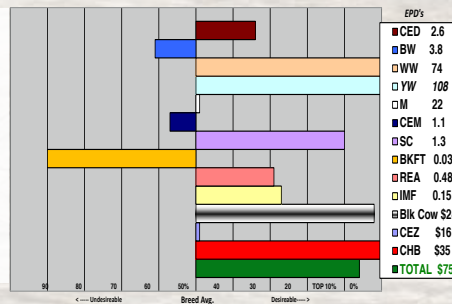

Video on Rausch website

REGISTERED 2016 HEIFERS