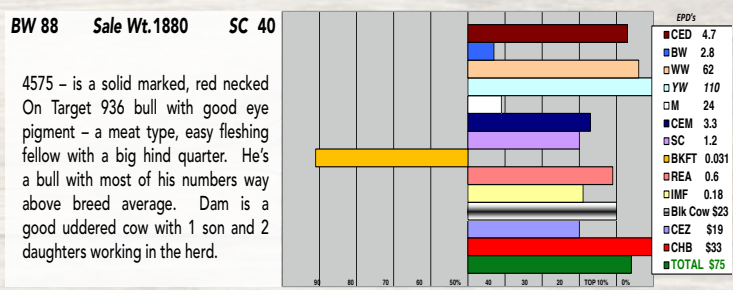

SPRING TWO-YEAR OLD BULLS