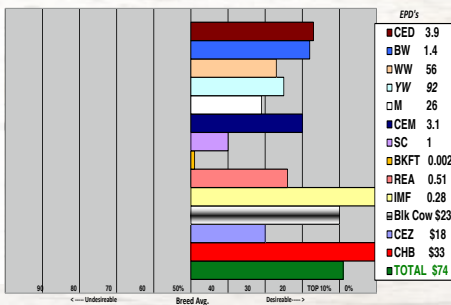

GR MISS HOME RUN 696 (43712358)

165 Polled Heifer
Born: 03/31/2016

NJW 73S W18 HOMETOWN 10Y ET - CHB,DLF,HFY,IEF
BW 55X 10Y HOMETOWN 80B - DLF,HFY,IEF
BW 76S P20 SPIRITUAL 55X - DLF,HFY,IEF

SR RENDITION 128 - DLF,HFY,IEF
GR MISS NEON 721
GR MISS DOMINO 137

BW 80 Sale Wt. 860

696 - is a smooth, clean made Hometown heifer with a nice hair coat - the first of the Hometowns to sell. She should make a nice cow. Dam is a good looking cow with a +26 milk EPD.