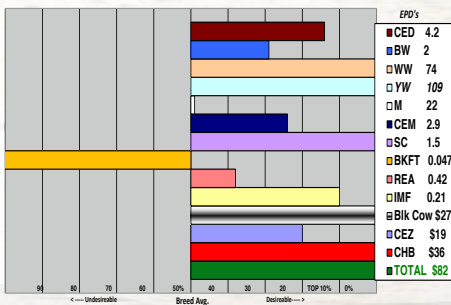

BW 74 Sale Wt. 950

16 - is a goggle eyed, red necked York heifer with lots of depth and style - a low birth wt. heifer with great numbers and \$ figures. Dam is a 2 yr. old On Target 936 heifer that's one of our best.