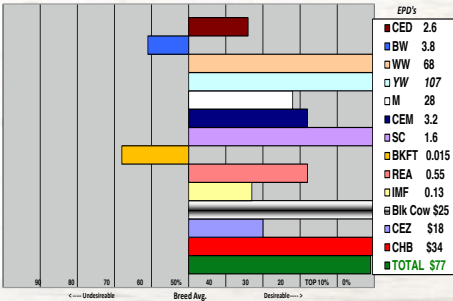

Video on Rausch website

BW 92 Sale Wt. 1135 SC 34

4276 - is a red necked, deep ribbed On Target 936 bull that is heavy boned and has extra muscle - another bull with a good set of numbers. Dam has a +28 milk EPD.