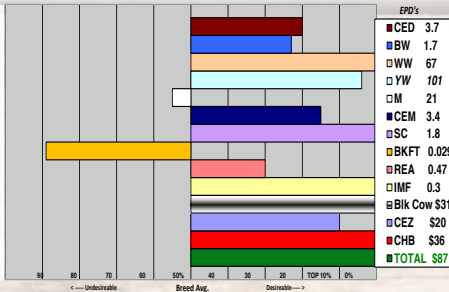

EFBEEF FOREMOST U208 - CHB,DLF,HYF,IEF
HYALITE FOREMOST 302 - DLF,HYF,IEF
HYALITE 22S LASS 931 - DOD,DLF,HYF,IEF
SHF VISION R117 U38 - CHB,DLF,IEF
R MISS VISION 1971
R MISS ADVANCE 1478 - DOD,DLF,HYF,IEF

BW 82 Sale Wt. 1630 SC 41

7635 - is a stylish, goggle eyed, red necked Foremost bull with solid marking and a nice muscle pattern - one of the youngest 2 yr. old bulls in the offering but with some of the best numbers and $ figures in the sale.