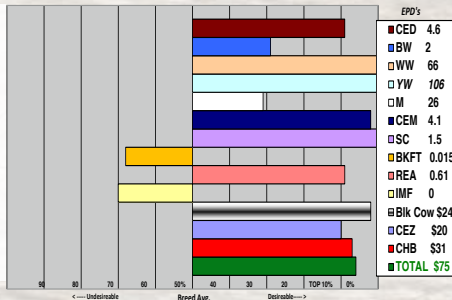

★ 30 R ON TARGET 5216 (43711697)

Polled Bull
Born: 04/03/2016

SCHU-LAR ON TARGET 22S - SOD,CHB,DLF,HYF,IEF
HYALITE ON TARGET 936 - CHB,DLF,HYF,IEF
HYALITE TS LASS 310 - DLF,HYF,IEF

R 2ND REVOLUTION 2767 - SOD,CHB,DLF,HYF,IEF
R MISS REVOLUTION 130
R MISS BOULDER 1868

Video on Rausch website

BW 86 Sale Wt. 1065 SC 32

5216 - is an easy fleshing, dark red haired On Target 936 bull with extra depth, bone and thickness - another bull with a strong set of numbers. Dam is good uddered cow with 2 daughters in the herd.