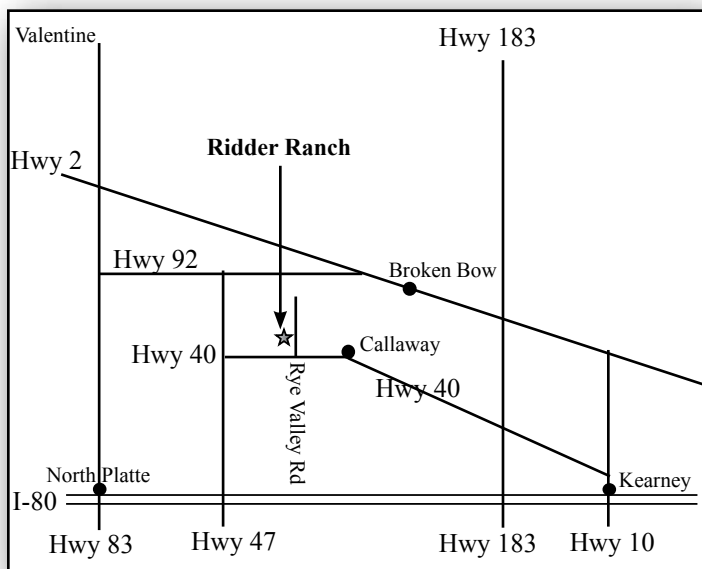

Ridder Hereford Ranch

John and Mary Ridder Family
 79225 Rye Valley Rd
 Callaway, NE 68825
 308.836.4430
 mailbag@RidderRanch.com
 www.RidderRanch.com

RANCH DIRECTIONS:

From Callaway: 6 miles west on Hwy 40 to our red ranch sign, then 2 ¼ miles north.
 60 miles northeast of North Platte, 70 miles northwest of Kearney, 30 miles southwest of Broken Bow, 140 miles southeast of Valentine.