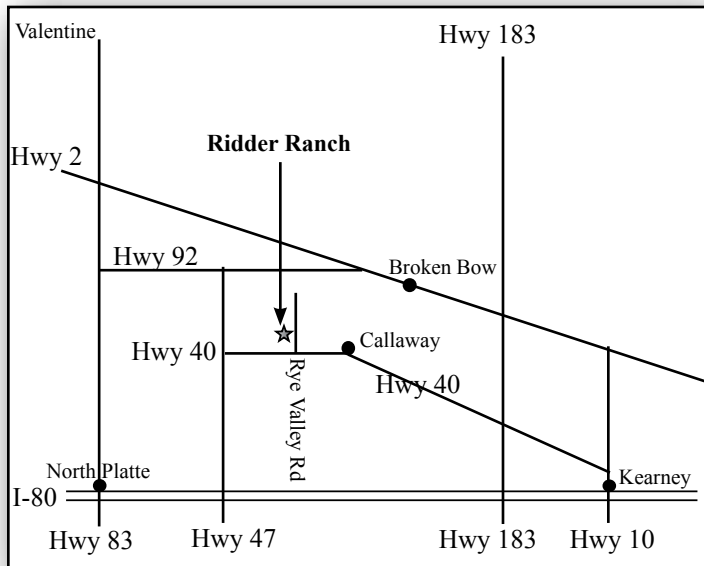

*Sale catalog by Hereford America.
View online at www.herefordamerica.com.*

CARCASS RATING

- ★★★★★ Top of the Breed (top 20%)
  Most genetic improvement attainable.
- ★★★★ Breed Leader (second 20%)
  Provide excellent genetic improvement.
- ★★★ Excellent (third 20%)
  Good genetic improvement.
- ★★ Good (fourth 20%)
  Average for all ultrasound Hereford cattle,
  thus upper part of the breed.
- ★ Acceptable
  Herefords that still rank above U.S. beef
  population for carcass value.

HEIFER BULLS

We've ranked our heifer bulls as follows:

- ★★★ Foolproof
- ★★ Extremely desirable
- ★ Recommended

21 of our 24 yearling bulls are ease of birth specialists.
54 of our 61 two-year-old bulls are calving ease bulls.