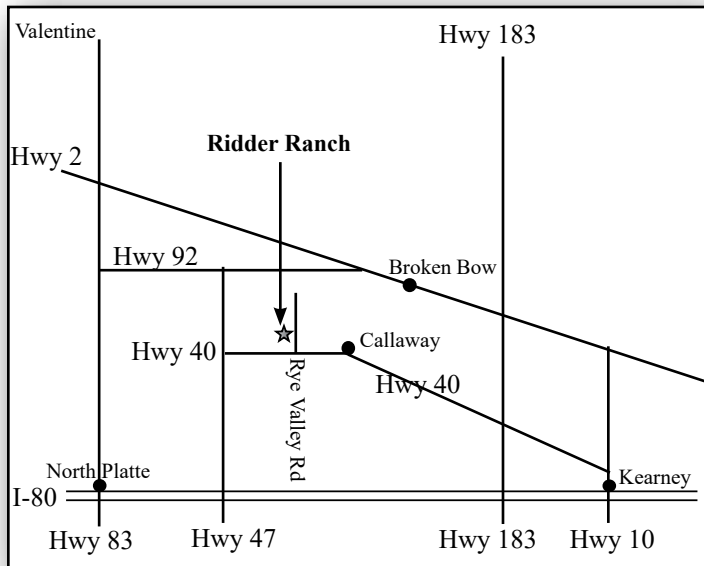

Hereford steaks at our Nebraska Hereford tour stop last fall.

**RANCH DIRECTIONS:**

From Callaway: 6 miles west on Hwy 40 to our red ranch sign, then 2 ¼ miles north.  
 60 miles northeast of North Platte, 70 miles northwest of Kearney, 30 miles southwest of Broken Bow, 140 miles southeast of Valentine.