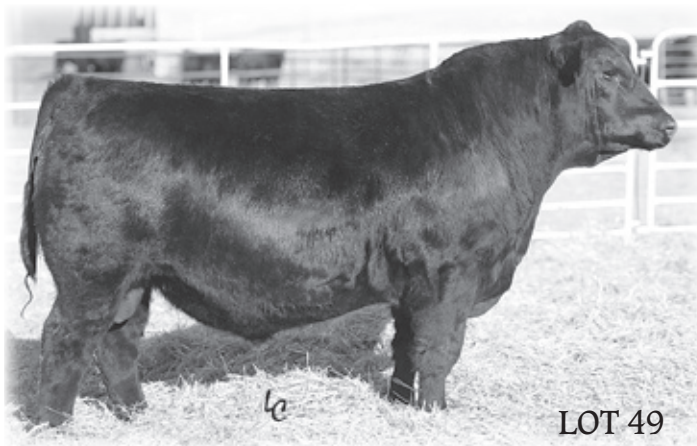

- A big middled, muscular Windy son.
- Mother has a long spined picture profile & excellent udder.

LOT 49

SPRUCE HILL WINDY 1111

RN: 17168793

DOB: 4/09/11

Sire: LEMAR WINDY 400U

S GRID MAKER 5131

G A R GRID MAKER
LEGENDARY ELCONA 552