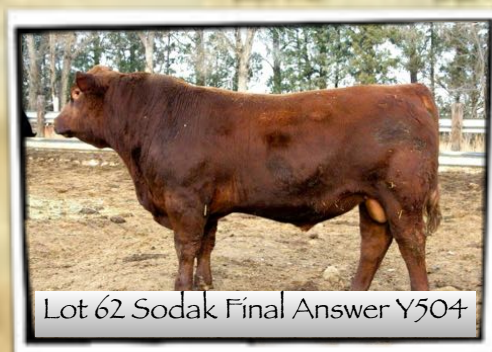

Sodak Angus Ranch

58th Annual Bull Sale

Monday January 26, 2015
Reva, SD
1:00 PM (MST)

Selling 91 Range Developed Bulls & 50 Open Heifers

Go to SodakAngus.com for an Online Catalog and Viewing of Bulls

Welcome to