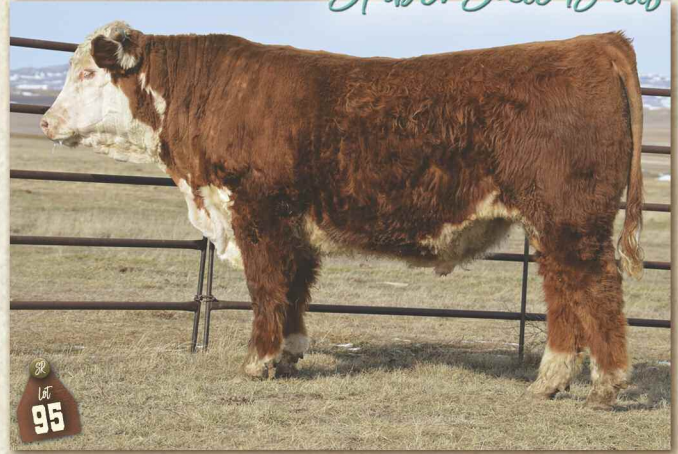

84
SR MACS 130 SAGA 846D
■ MAR. 5, 2016 • #43708404 • BE 846

CJH HARLAND 408 | HH ADVANCE 9005J
SR SAGA 1302Z | SR ROSA 3125 | CJH L1 DOMINETTE 0064
CTY BONANZA 01K
SR WESTY 938
SR NAVARRO | MAC'S HARLET 7118
SR NAVITA 4101B | MAC'S HARLET 7118 | UPS MISS DOMINO 5875
MAC'S HARLET 408
MAC'S FRECKLES 330

BW **67** / ADJ. 205 **652** ■ Huge bone structure, correct in his make-up, short marked with pigment and deep sided. Light colored with good spring of rib. Stands wide and is big at the hip-loin and quarter. Light BW with good milk and growth data.

REA ...**03**
MARB ...**29**
CHB ...**$25**

86
SR BRITISHER 866D
■ MAR. 7, 2016 • #43710198 • BE 866

CL 1 DOMINO 105Y | CL 1 DOMINO 929W
HH 105Y BRITISHER 1401 | CL 1 DOMINETTE 9140W
DS BRITISHER 800X
LS LADY BRIT 267Z | LS MARLENE 901W

NJW 73S M326 TRUST 100W | KCF BENNETT 3008 M326
MH MISS TRUST 4281 ET | NJW P606 72N DAYDREAM 73S
MH DAKOTA 301
MH MISS EAGLE POWER 1358
MH DAKOTA LADY 7175

BW **83** / ADJ. 205 **669** ■ Total red, deep sided, strong top line, good and full rib area and marked right. Gaining good at note time with good growth EPDs.

REA ...**51**
MARB ...**08**
CHB ...**$28**

STUBER RANCH...
*Five generations, 108 years on the same ranch,
86 years in the seedstock business and
49 years of retained ownership!*

90
SR ADVANCE 906D
■ MAR. 9, 2016 • #43710196 • BE 906

H5 9075 ADVANCE 2239 | HH ADVANCE 9075W
MH 2239 ADVANCE 4169 | H5 MS 408 DOMET 844
BB 1065 DOMINO 4102
MH MISS DOMNET 6324 | MH MISS MULTI 4167

NJW 73S M326 TRUST 100W | KCF BENNETT 3008 M326
MH MISS TRUST 4279 ET | NJW P606 72N DAYDREAM 73S
MH DAKOTA 301
MH MISS EAGLE POWER 1358
MH DAKOTA LADY 7175

BW **80** / ADJ. 205 **700** ■ Sure would work on solid colored cows. Has good muscle shape, goggle eyed, moves out with a long stride, stands on good bone, carries head up on his shoulders, medium colored with a long side.

REA ...**58**
MARB ...**17**
CHB ...**$30**

93
SR WS RIGHT ON 936D
■ MAR. 28, 2016 • #P43708222 • BE 936

CHURCHILL SENSATION 028X | UPS DOMINO 3027
SR RIGHT ON 2203 Z ET | CHURCHILL LADY 7202T
RU 20X BOULDER 57G
NJW BW LADYSPORT DEW 78P | SADDLE VLY LADYSPORT 120
SADDLE VLY LADYSPORT 120

BRC FACTOR Y19 | F 157K RIBSTONE 763
SR WS BENITA 4112B | PH SIGNATURE 9736
PH SILVIA BA 5248 | SR ANDREA 213

BW **85** / ADJ. 205 **697** ■ POLLED and scur. Some good body length, stands correct, good muscle shape down the back. Eye pigment, light colored, great hair and carries weight high and long with a tight sheath.

REA ...**38**
MARB ...**18**
CHB ...**$30**

91
SR 130 SAGA 916D
■ MAR. 11, 2016 • #43708174 • BE 916

CJH HARLAND 408 | HH ADVANCE 9005J
SR SAGA 1302Z | SR ROSA 3125 | CJH L1 DOMINETTE 0064
CTY BONANZA 01K
SR WESTY 938
SR INDIGO 1192Z | UPS INDIGO 8648
SR 141 NAVITA 463B | SR CADDIE 874
SR SAGA 1447
SR LORI 227
SR MINA 1120Y

BW **68** / ADJ. 205 **619** ■ Almost full eye pigment, short marked, tight sheath area, light colored with good side length. Light BW, big scrotal and a good gainer.

REA ...**10**
MARB ...**21**
CHB ...**$23**