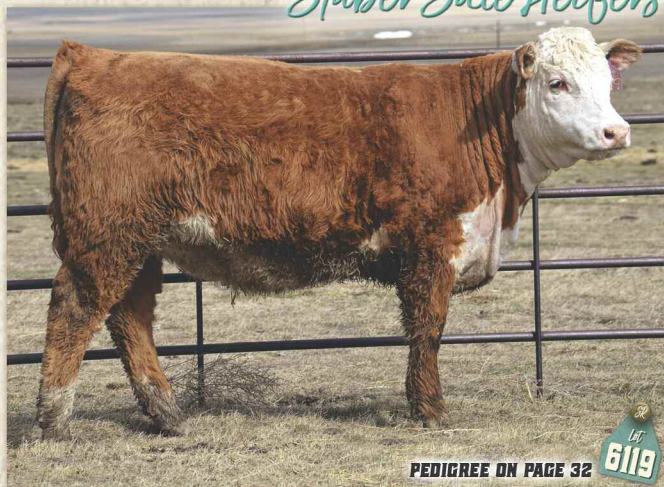

6130

Yearling Heifer
BW 3.8
WW 53
YW 88
MILK 30

CED 1.7
CEM 3.1

REA 45
MARB 17
CHB $29

SR NORA 6130D

■ APR. 25, 2016 • #P43708395 • BE 6130

UPS NAVARRO
SR NAVARRO 450X
SR ROSA 3125
CJH HARLAND 408
SR HARLET 919W
SR GETTA 592

UPS DOMINO 5216
UPS MISS DOMINO 5875
CTY BONANZA 01K
SR WESTY 938
HH ADVANCE 9005J
CJH L1 DOMINETTE 0064
HH NUGGET 899N
SR RAPTIA 363

BW 67 / ADJ. 205 **584** ■ Long sided, long neck, yellow haired and strong topped. Good side balance and bases out. Low BW with some good numbers. The three cows on the bottom side were some of our best. Dam has a good record. Heifer has one red eye.

6132

Yearling Heifer
BW 2.1
WW 44
YW 68
MILK 31

CED 1.5
CEM 3.7

REA 17
MARB 14
CHB $21

SR DS FORTIA 6132D

■ APR. 27, 2016 • #43706866 • BE 6132

CL 1 DOMINO 7128T
HH ADVANCE 0132X
HH MISS ADVANCE 6054S
HH NUGGET 899N
DS GETTA 586
DS RAPTURE 355

HH ADVANCE 3113N
CL 1 DOMINETTE 0112K
CL 1 DOMINO 320N
HH MISS ADVANCE 4053P
D&M 53H LATITUDE 102L
RJ ROSE 65L
PDHR 15E STNDRD LAD 24H
DS ROBYN 063

aBW 80 / ADJ. 205 **635** ■ Total pigment and short marked. Deep side with capacity in the rib area. Good side length pins out, square at the rump, long neck and stands on good bone. All three cows on the bottom side have produced herd bulls. Dam is twelve years old with a strong production record.

PROGRAM, PRODUCTION, PRODUCT AND PROFILE
...with quiet dispositions, correct structure, solid markings,
wide based, good udders, eye pigment!

6134

Yearling Heifer
BW 1.8
WW 49
YW 78
MILK 19

CED 2.0
CEM 3.9

REA 41
MARB 15
CHB $22

SR INDITA 6134D

■ APR. 29, 2016 • #43707324 • BE 6134

UPS DOMINO 5216
UPS INDIGO 8648
UPS MISS NEON 6529
GH ADAMS TOP GUN ET 516T
SR BARETA 979W
SR HARLET 765

UPS DOMINO 3027
UPS MISS MOM 2756
GH NEON 17N
UPS MISS STAR 0835
GOLDEN-OAK 4J MAXIUM 28M
GH SYDNEY 809ET 95M
CJH HARLAND 408
SR MURIAL 148

BW 82 / ADJ. 205 **631** ■ Real long made, short marked, two red eyes, free moving with a level top and hip. Her EPD numbers give you a lot of different mating options.

6137

Yearling Heifer
BW 1.8
WW 50
YW 80
MILK 30

CED 3.0
CEM 2.9

REA 74
MARB 00
CHB $26

SR M&D TAMMY 6137D

■ MAY 1, 2016 • #43708062 • BE 6137

NJW 73S W18 HOMETOWN 10Y
BCC BILLY THE KID 330A
BCC SWEET CAROLINE 071X
ECR L18 EXTRA DEEP 9279
MH LADY BOB 294
MH 43 DOMNET 7211

SHF WONDER M326 W18
NJW P606 72N DAYDREAM 73S
TFR HIGH COTTON 328
BCC KAY 415
GO EXCEL L18
OXH CHRISTI 0028
BB 1065 DOMINO 4043
MH MISS ADVANCE 446

BW 74 / ADJ. 205 **596** ■ Smooth made, clean fronted, red necked with two red eyes. Volume made, strong loin, solid red and correct in her structure. We think these "Billy" heifers will work.

6139

Yearling Heifer
BW 6.7
WW 57
YW 93
MILK 21

CED .....-3.0
CEM 1.9

REA 29
MARB 10
CHB $22

SR INDITA 6139D

■ MAY 2, 2016 • #43707321 • BE 6139

UPS DOMINO 5216
UPS INDIGO 8648
UPS MISS NEON 6529
GH ADAMS TOP GUN ET 516T
SR BARETA 948W
SR YAMPETTE 529

UPS DOMINO 3027
UPS MISS MOM 2756
GH NEON 17N
UPS MISS STAR 0835
GOLDEN-OAK 4J MAXIUM 28M
GH SYDNEY 809ET 95M
DH YAMPA DOMINATOR
SR WESTY 051

BW 101 / ADJ. 205 **644** ■ Short marked, long sided, light colored, head up and neck extended. Two red eyes, strong top and thick quarter. Good weaning weight. Dam a solid red cow with muscle shape.