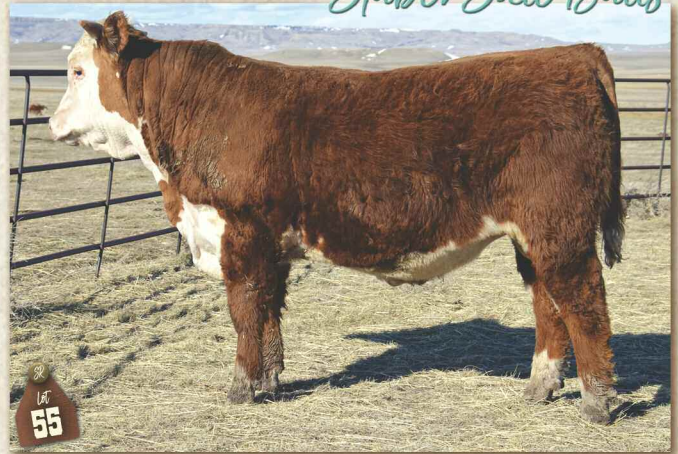

55

Yearling Bull
CED ... **-1.9**
BW ... **4.8**
WW ... **64**
YW ... **104**
MILK ... **28**
REA ... **.34**
MARB ... **.24**
CHB ... **$.33**

SR SCOPE 556D

MAR. 26, 2016 • #43707776 • BE 556

CL 1 DOMINO 860U | CL 1 DOMINO 637S
CL 1 DOMINETTE 5142R
CL 1 DOMINO 9126J
CL 1 DOMINETTE 974J
CL 1 DOMINO 0130X | CL 1 DOMINETTE 440P
HH ADVANCE 8203U | HH ADVANCE 5161R
SR YAMPETTE 531 | HH MISS ADVANCE 752G
DH YAMPA DOMINATOR
BB STANDARD LADY 721I

SR TESSIE 154Y

BW 97 / ADJ. 205 **724** ■ Extra frame, deep sided, good eye pigment, light colored, good marked with excellent body length. Clean made. Stands correct, head up and large scrotal. Mother has excellent MARB and REA to go with her strong production records. His EPDs work for most.