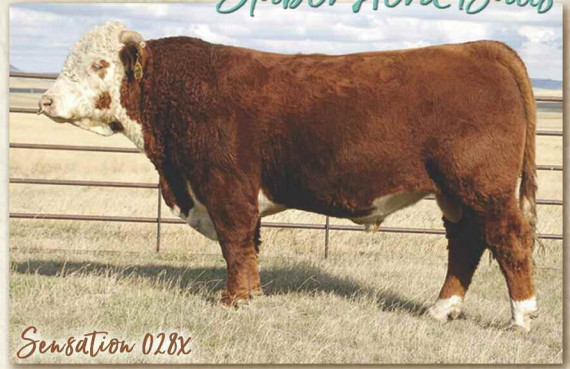

Reference
Sire

CHURCHILL SENSATION 028X Jan. 14, 2010

BW	...-2.7
WW	...51
YW	...70
MILK	...48
M&G	...73
SC	...1.6
CED	...13.7
CEM	...5.2
FAT	...04
REA	...22
MARB	...39

UPS DOMINO 3027	CL 1 DOMINO 9126J	HH ADVANCE 767G
#43092364	UPS MISS DIAMOND 1353	CL 1 DOMINETTE 490
CHURCHILL LDY 7202T	GH RAMBO 279R	SH DIAMOND 881
BMI $28 / CHB $31	CL 1 DOMINETTE 301N	UPS MS MILEHIGH 8330
		GH NEON 17N
		HR GOLD DOMINO 251E
		CL 1 DOMINO 9126J
		CL 1 DOMINETTE 8184H

Nation's #1 calving ease bull ...calves come 5 to 10 days early, have vigor in their nursing ability. His calves have wide and long loins, thick tops, good muscle shape to the quarter, good bone, nice hair coats and "eye appeal." Does give up some frame, but the weight is there with their extra thickness. His daughters and production may be his biggest asset. Good milk flow, level, small teats, good dispositions and calve early. He's truly the "Answer Bull" to many breeding decisions. Owned with Churchill, Upstream, Van Newkirk and leased to Genex. Semen available through Genex.