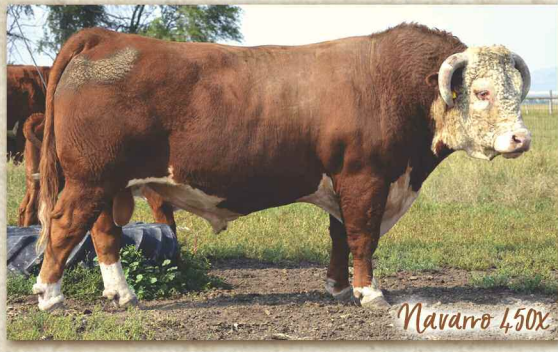

Reference Sire

SR NAVARRO 450X

Mar. 30, 2010

BW ... 5.0	UPS NAVARRO	UPS DOMINO 5216	UPS DOMINO 3027
WW ... 52		UPS MISS DOMINO 5875	UPS MISS MOM 2756
YW ... 90	#43105064		JA L1 DOMINO 2228M
MILK ... 28	SR ROSA 3125	CTY BONANZA 01K	UPS MISS KNIGHT 3910
M&G ... 54		SR WESTY 938	LPG BONANZA 52G
SC ... 0.9	BMI $18 / CHB $29		COURTNEY LASS D4173
CED ... -0.1			FA WESTWIND BR7SHR 6F
CEM ... 0.9			EE MS 4920 6060
FAT ... -.03			
REA ... .35			
MARB ... .17			

"Top End" home-raised breeding bull that is one of Navarro's top sons. A growth bull with good thickness, muscle shape in the quarter and correct structure, he exhibits extra rib shape, stands wide, marked right with pigment, large testicles. Dam, maybe our best cow when you consider profile, production, ideal udder and longevity, has a sound udder at age 13, raised four sons used in our herd, plus produced the 2009 top seller SR Saga 1137 to Upstream and Loehr. She is now in an ET program with Bill Breeding. 450X produces the Rancher's Kind! We plan on getting him collected. He will see heavy use this breeding season.