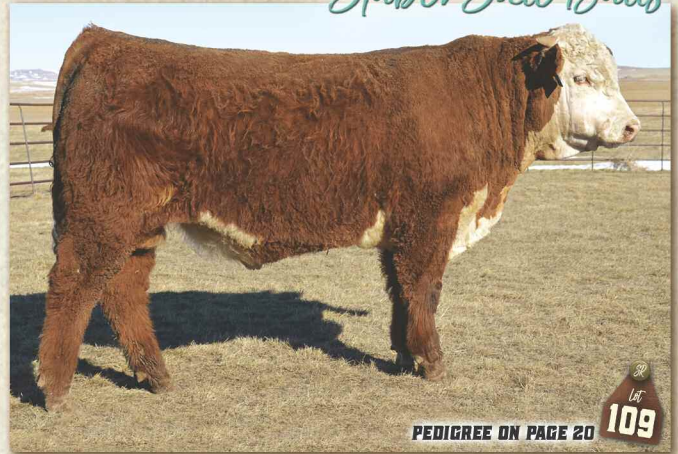

110

Yearling Bull
CED ... **2.6**
BW ... **4.1**
WW ... **63**
YW ... **104**
MILK ... **32**
REA ... **.33**
MARB ... **.03**
CHB ... **$29**

SR SCOPE 1106D

■ APR. 2, 2016 • #43708025 • BE 1106

CL 1 DOMINO 860J | CL 1 DOMINO 637S
CL 1 DOMINETTE 5142R
CL 1 DOMINO 9126J
CL 1 DOMINETTE 974J
KB L1 DOMINO 842U | KB L1 DOMINO 655
MONTANA MISS 310
CL 1 DOMINO 7110T
KB L1 DOMINETTE 7116T

SR KENDRA 200Z
KB L1 DOMINETTE 9103W
BW **97** / ADJ. 205 **771** ■ Extended growth curve, some leg under him and has frame. Some eye pigment, red scrotal and large testicles. Gives you a balanced side view. Dam is a growth female. Check his weaning weight.

112

Yearling Bull
CED ... **1.9**
BW ... **4.3**
WW ... **61**
YW ... **100**
MILK ... **29**
REA ... **.90**
MARB ... **-.14**
CHB ... **$29**

SR DISPATCH 1126D

■ APR. 3, 2016 • #43707320 • BE 1126

NJW 73S W18 HOMETOWN 10Y | SHF WONDER M326 W18
NJW P606 72N DAYDREAM 73S
BCC BILLY THE KID 330A | BCC SWEET CAROLINE 071X
TFR HIGH COTTON 328
BCC KAY 415
KB L1 DOMINO 655 | CL 1 DOMINO 9126J
MONTANA MISS 6154
CJH HARLAND 408
SR ROSA 206

SR MAXIE 931W
SR HARLET 623
BW **96** / ADJ. 205 **740** ■ Large, red scrotal with some eye pigment. Big, deep, thick body, good bone and stands correct. Big quarter, loin wide and strong top. Gives a masculine look. His numbers will correct a lot of things. Thick, deep bodied cow family. Good REA.