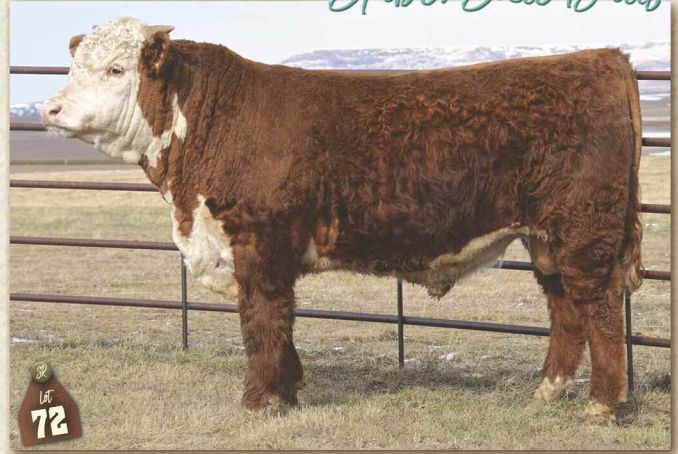

66

Yearling Bull
CED ... **-1.3**
BW ... **6.2**
WW ... **59**
YW ... **97**
MILK ... **24**
REA ... **.34**
MARB ... **.09**
CHB ... **$.27**

SR CAPTION D666

■ MAR. 28, 2016 • #43708132 • BE 666

R 2Y CAPTION 43A

YV 34W MAJOR MARK LAD 2Y
R STARLETTE 037

SR BRITANNIA 354A

FA 58U BRITISHER 169X
SR CALIE 865

BW **95** / ADJ. 205 **720** ■ Real yellow, curly haired and goggled eyed. Moderate frame, good headed, correct structure with some capacity. Gained well.

SNS 838S MARK LAD 34W
YV 46R MAJOR MAMA 950W
R 157K NORTH STAR 54U
R STARLETTE 803
LBH 157K RIBSTONE 58U
FA 37S BRITISHER LADY 165U
S CHUVALO 65R
SR KAYE 577