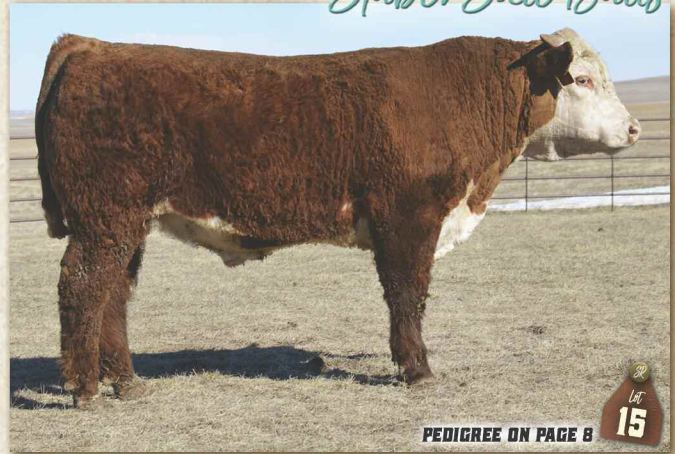

16

SR DISPATCH 166D

MAR. 14, 2016 • #43708032 • BE 166

Yearling Bull
CED ... 0.8
BW ... 4.4
WW ... 64
YW ... 108
MILK ... 33
REA ... .69
MARB ... .00
CHB ... $32

NJW 73S W18 HOMETOWN 10Y SHF WONDER M326 W18
BCC BILLY THE KID 330A NJW P606 72N DAYDREAM 73S
BCC SWEET CAROLINE 071X TFR HIGH COTTON 328
BCC KAY 415
CHURCHILL AUTHORITY 027X HH ADVANCE 7034T
SR AUTRY 217Z CHURCHILL LADY 774T
SR DOODLES 832 CHURCHILL YANKEE
SR SABRINA 3100

BW 93 / ADJ. 205 779 ■ Super thick, deep full quarter, a lot of rib, wide base, good bone and steps out. Wide top, almost full eye pigment, red legged, good muscle shape and shows a lot of style. Give you some good numbers to work with. Check his weaning weight.

Lot 15

17

SR SUSTAIN 176D

MAR. 14, 2016 • #43708055 • BE 176

Yearling Bull
CED ... 7.4
BW ... 3.0
WW ... 66
YW ... 103
MILK ... 42
REA ... .41
MARB ... .27
CHB ... $37

UPS DOMINO 3027 CL 1 DOMINO 9126J
CHURCHILL SENSATION 028X UPS MISS DIAMOND 1353
CHURCHILL LADY 7202T GH RAMBO 279R
CL 1 DOMINETTE 301N
LBH 39T STERLING 53W CC 77J STERLING 39T
MACS SHERRY 295Z LBH 157K MS RIBSTONE 209T
MAC'S NAVITA 0131X UPS NAVARRO
MAC'S MONITA 610

BW 90 / ADJ. 205 837 ■ Love the classy look of this bull! Head up, extra long and thick and deep. Goggle eyes with near perfect markings. Yellow, red to the legs and smooth made. This guy weighs and has a good gain record. Note his big weaning weight. Dam a terrific production record and EPD profile. You will like the red spot on his head.