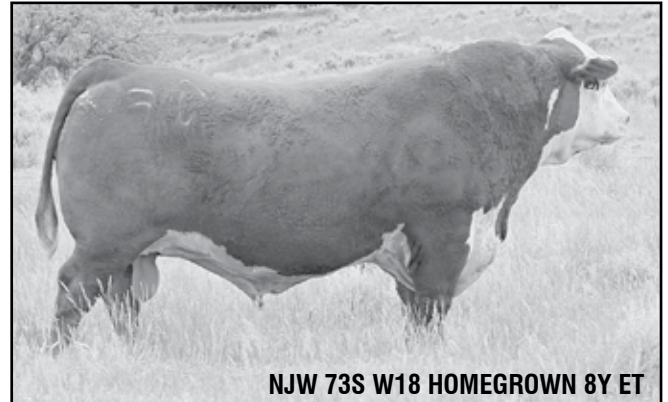

PYRAMID 3027 DOMINO 1109 *DLF, HYF, IEF*

Reg. # 43185506 Mar. 2, 2011

CL 1 DOMINO 9126J 1ET *SOD, CHB, DLF, IEF*
UPS DOMINO 3027 *CHB, SOD, DLF, HYF, IEF*
UPS MISS DIAMOND 1353

CJH HARLAND 408 *SOD, CHB, DLF, HYF, IEF*
FHF 408 RITA 21W
FHF 45P RITA 101T

HH ADVANCE 767G 1ET *SOD, CHB, DLF, IEF*
CL 1 DOMINETTE 490 *DOD*
SH DIAMOND 881 *SOD, DLF, HYF, IEF*
UPS MS MILEHIGH 8330
HH ADVANCE 9005J *CHB, DLF, IEF*
CJH L1 DOMINETTE 0064 *DLF, HYF, IEF*
NJW FHF 9710 TANK 45P *CHB, SOD, DLF, HYF, IEF*
FHF DK 24F RITA 8N *DLF, IEF*

EPDs	BW	WW	YW	Milk	M&G	Fat	REA	Marb.
	-1.3	46	80	34	58	.012	.49	.37

Low birth weight herd sire that is really thick and an easy keeper. High selling bull in the Pyramid Sale that is dehorned, but his mother is polled. His dam is one of the premier cows in the breed with some of the highest numbers across the board in the AHA. We have used him on heifers very successfully and they continue to grow. Low birth weight, high milk and tremendous carcass numbers are very evident in his offspring.