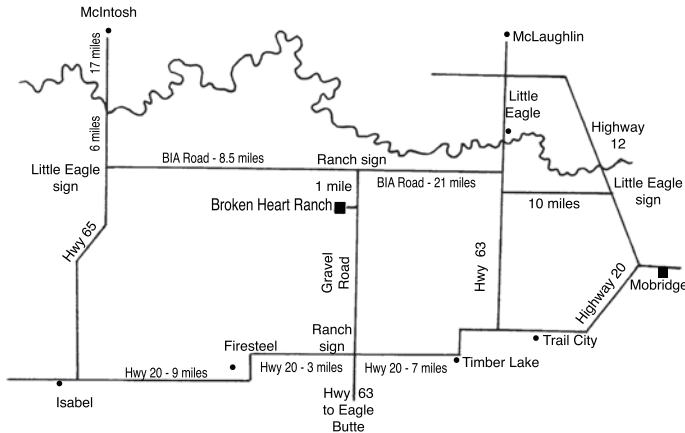

The Pederson Broken Heart Ranch crew

Gary and Sue, Chad, Lisa and Bricelyn

Broken Heart Ranch

RED ANGUS
& QUARTER
HORSES

47th Annual Production Sale *Wednesday, March 5, 2025*

1:00 p.m. MST • Storm Date: March 9, 2025

SALE LOCATION:

At the Ranch – Firesteel, South Dakota
3 miles east, 11 miles north of Firesteel or 7 miles west and
11 miles north of Timber Lake

PHONE:

Sale Barn 605-865-3190

OFFERING:

84 Registered Red Angus Yearling Bulls