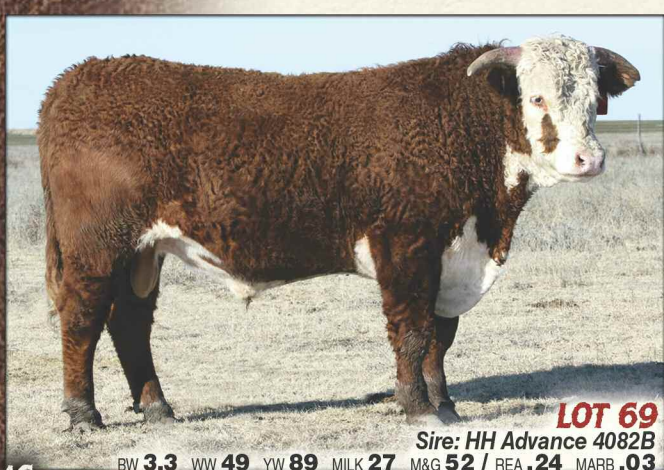

LOT 69

Sire: **HH Advance 4082B**

BW **3.3** WW **49** YW **89** MILK **27** M&G **52** / REA **.24** MARB **.03**

66

2 YR. OLD

Act. BW ...**76**
EPDs:
BW **2.5**
WW **50**
YW **89**
MILK **24**
M&G **49**
REA .....**.22**
MARB .....**.07**

JA L1 DOMINO 7216E

February 14, 2017 • #43798656

CL 1 DOMINO 1161Y	CL 1 DOMINO 732T
HH ADVANCE 4082B	CL 1 DOMINETTE 4126P
| HH MISS ADVANCE 9102W	HH ADVANCE 5104R
	HH MISS ADVANCE 7098T
	CL 1 DOMINO 7128T
HH ADVANCE 0132X	HH MISS ADVANCE 6054S
JA L1 DOMINETTE 431B	CL 1 DOMINO 860U
| JA L1 DOMINETTE 2724Z	JA L1 DOMINETTE 8614U

If you want to raise some replacement heifers, tie into these 4082 sons. Here is one with a low birth weight and strong pigment.

67

2 YR. OLD

Act. BW ...**76**
EPDs:
BW **2.3**
WW **47**
YW **83**
MILK **27**
M&G **50**
REA .....**.41**
MARB .....**.04**

JA L1 DOMINO 7217E

February 18, 2017 • #43798659

CL 1 DOMINO 1161Y	CL 1 DOMINO 732T
HH ADVANCE 4082B	CL 1 DOMINETTE 4126P
| HH MISS ADVANCE 9102W	HH ADVANCE 5104R
	HH MISS ADVANCE 7098T
	JA L1 DOMINO 1602Y
JA L1 DOMINO 1602Y	JA L1 DOMINO 7640T
JA L1 DOMINETTE 4612B	JA L1 DOMINETTE 9204W
| JA L1 DOMINETTE 2728Z	CL 1 DOMINO 860U
	JA L1 DOMINETTE 8326U

68

2 YR. OLD

Act. BW ...**88**
EPDs:
BW **4.2**
WW **57**
YW **98**
MILK **25**
M&G **53**
REA .....**.28**
MARB .....**.05**

JA L1 DOMINO 7219E

February 24, 2017 • #43798664

CL 1 DOMINO 1161Y	CL 1 DOMINO 732T
HH ADVANCE 4082B	CL 1 DOMINETTE 4126P
| HH MISS ADVANCE 9102W	HH ADVANCE 5104R
	HH MISS ADVANCE 7098T
	CL 1 DOMINO 860U
CL 1 DOMINO 860U	CL 1 DOMINO 637S
JA L1 DOMINETTE 4727B	CL 1 DOMINETTE 5142R
| JA L1 DOMINETTE 9652W	HH ADVANCE 286M
	JA L1 DOMINETTE 0212

A heavy hitting performer that is moderate framed and full of muscle. Strong cow family behind him also.

69

2 YR. OLD

Act. BW ...**84**
EPDs:
BW **3.3**
WW **49**
YW **89**
MILK **27**
M&G **52**
REA .....**.24**
MARB .....**.03**

JA L1 DOMINO 7223E

March 3, 2017 • #43798670

CL 1 DOMINO 1161Y	CL 1 DOMINO 732T
HH ADVANCE 4082B	CL 1 DOMINETTE 4126P
| HH MISS ADVANCE 9102W	HH ADVANCE 5104R
	HH MISS ADVANCE 7098T
	CL 1 DOMINO 9125W
CL 1 DOMINO 9125W	CL 1 DOMINO 732T
JA L1 DOMINETTE 4104B	CL 1 DOMINETTE 475P
| JA L1 DOMINETTE 8204U	CL 1 DOMINO 555R
	JA L1 DOMINETTE 1250L

Trim made, long sided, free moving bull with a big, brown tear drop on his face.

70

2 YR. OLD

Act. BW ...**62**
EPDs:
BW .....**-0.8**
WW **38**
YW **53**
MILK **20**
M&G **40**
REA .....**.21**
MARB .....**.13**

JA L1 DOMINO 7300E

January 3, 2017 • #43863558

DH DOMINO 831	DH DOMINO 302
DH DOMINO 239Z	DH MS ADVANCE 1003
| DH DOMINETTE 9130	DH DOMINO 650
	DH DOMINETTE 7167
	HH ADVANCE 3113N
CL 1 DOMINO 555R	CL 1 DOMINETTE 3174N
JA L1 DOMINETTE 0231X	CL 1 DOMINO 7176G
| JA L1 DOMINETTE 2526M	JA L1 DOMINETTE 7504