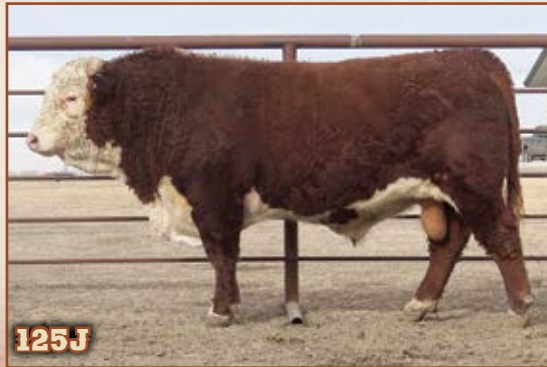

124J

125J

113
2 Yr. Old

Act. BW	95
PAP	36
CED	-2.5
BW	3.8
WW	59
YW	90
M	20
M&G	50
REA	.44
MRB	.03

CO LI DOMINO 125J
3/13/2021 - 44283478

CL 1 DOMINO 732T SOD
CL 1 DOMINO 1161Y
CL 1 DOMINETTE 4126P

HH ADVANCE 3297A ET CHB,SOD
CO LI DOMINETTE 776E
CO LI DOMINETTE 151Y DOD

CL 1 DOMINO 590R SOD
CL 1 DOMINETTE 507R DOD
CL 1 DOMINO 1116L
CL 1 DOMINETTE 193L
CL 1 DOMINO 091X CHB
HH MISS ADVANCE 9228W
GB LI DOMINO 471H CHB,SOD
CO LI DOMINETTE 708T

Eye Pigment: LE 25 RE 30

This 1161Y son sure looks a lot like his sire. He has a good PAP, good growth and is out of a super uddered dam.