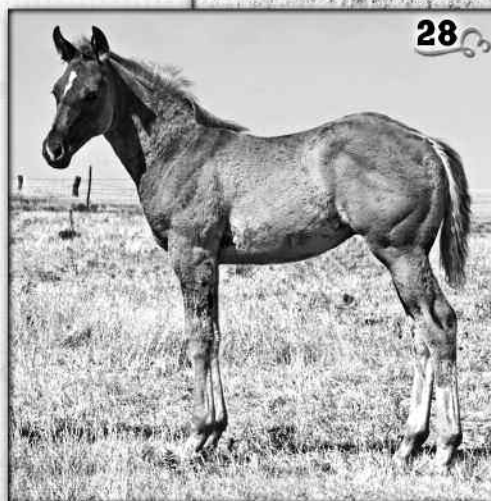

WILY FROSTY WOOD

LADY LUCK WINS

WILYWOOD  
PC KIMBER FROST  
WILYWOOD  
LADY JET BAILEY

Here is a filly with a good, strong pedigree, outstanding conformation and a cute look. The Blues Orphan Drifts have a reputation for real sweet dispositions, a trait that is priceless.