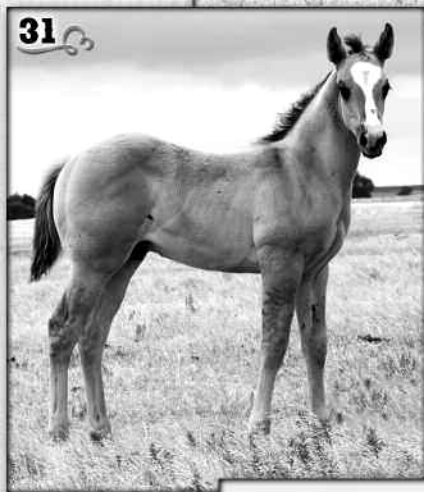

31

31

JA WILY COWBOY

MAY 29, 2012 • DUN STALLION • #PENDING

WILY VAQUERO

WILYWOOD

MISS SENORITA CHICK

ORPHAN DRIFT

OUI OUI

NEBRASKA BOY

MISS SPANISH FACE

JA DOLLY MAYWOOD

GRULLO

TR SPECIAL DRIFT

TEQUITA DOLLY MAY

WILY ROX

ROANY WOOD

A NIGHT TRAIN

TEQITA MAGGIE MAY

JA Dolly Maywood has been a top producer for us every year. This is her first cross to Vaquero and I think the results are pretty good. This colt should make a dandy gelding with a good mind and the ability to put you where you need to be.