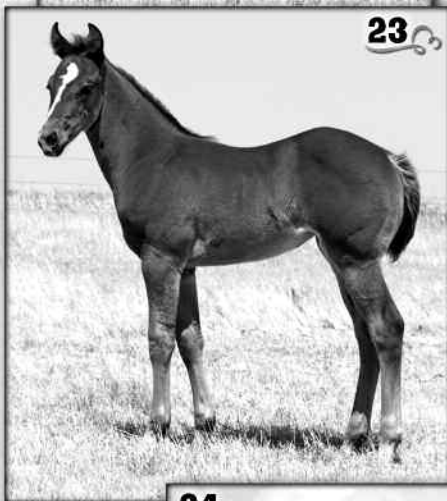

Dam Tucker Wood Drift is a cornerstone mare. This filly has a couple of nice full brothers that can really get around. The pedigree is solid and history says she will be good. There is no gamble here ...a future super arena competitor and broodmare, both!

Orphan Drift Baby is a stout, compact mare with a keen head. This filly is very cute and sharp with a feminine look. She sure enough should ride well.

PC Cajunative  
...sire of Lot 22

**23**

**JA SPICEWOOD**