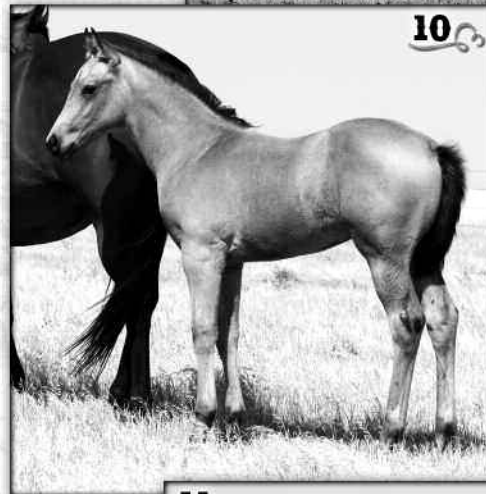

JA FROSTED GINGER

APRIL 23, 2012 • BUCKSKIN STALLION • #PENDING

PC CITISUN CLINE

SUN FROST

PC PEPPY KATE

DOC'S JACK FROST
PRISSY CLINE
TUFF TIME PEPPY
CROSS FIRE KATE

WILY GINGERWOOD

BAY

WILYWOOD

GINGER SNIP DRIFT

ORPHAN DRIFT
OUI OUI
ORPHAN DRIFT
SPEEDY JUDY

A very strong, 6x Driftwood pedigree backs this very classy buckskin colt! This colt has the credentials in every way to be a stallion, that having been said he would make an incredible gelding. If you want a high dollar horse you need to start with all the components, and this fella has got them.