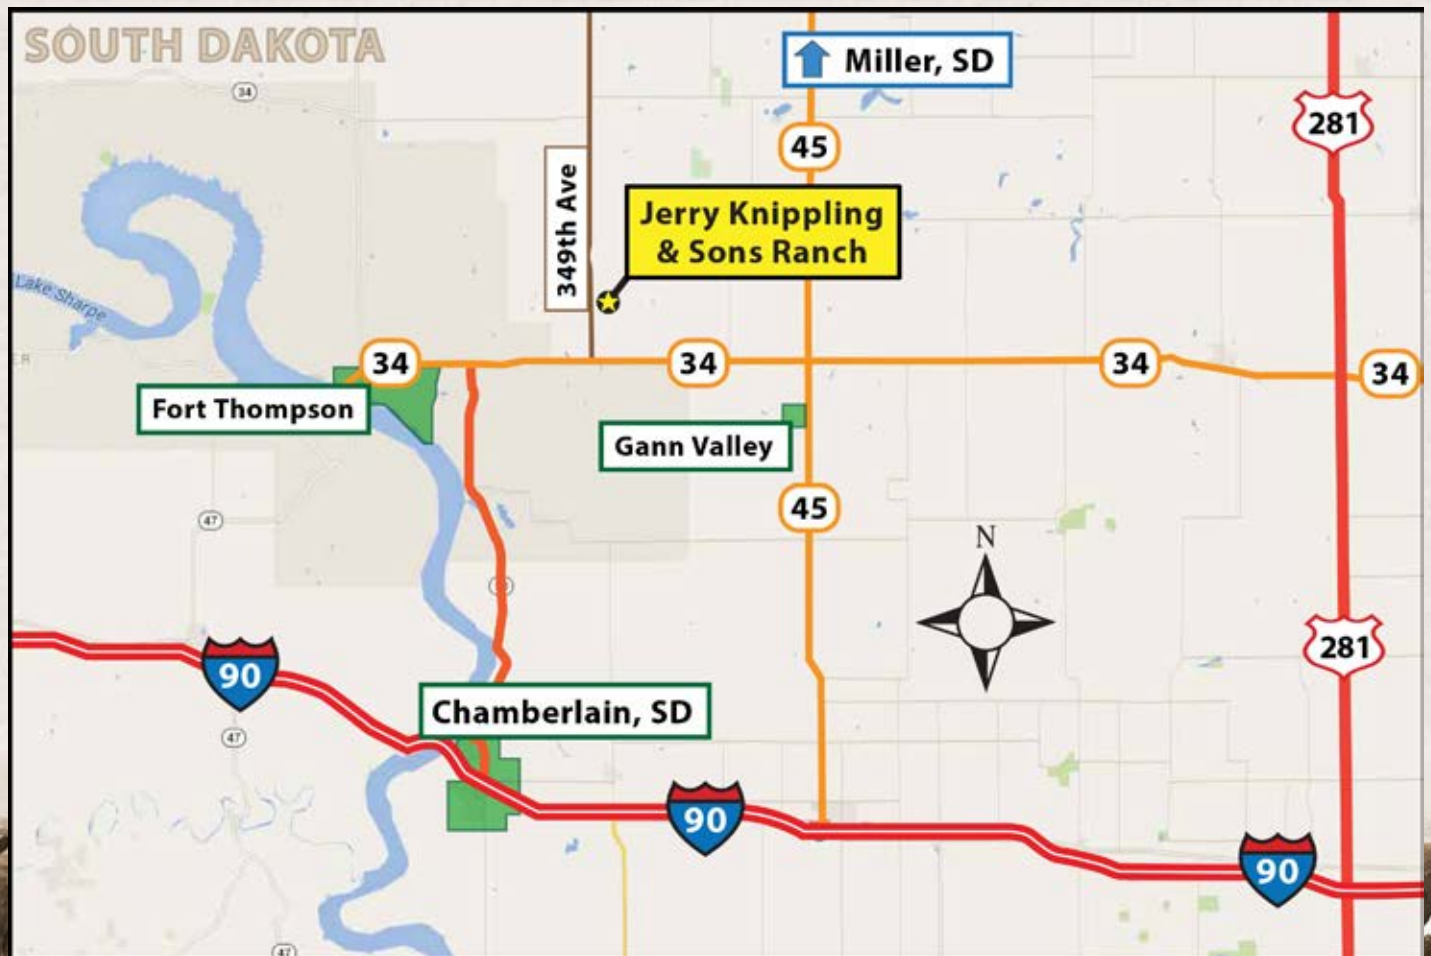

Knippling Hereford
34957 225th Street
Gann Valley, SD 57341

FIRST CLASS
US POSTAGE
PAID
 Fargo, ND
Permit No.684

Address Service Requested

www.KnipplingHereford.com