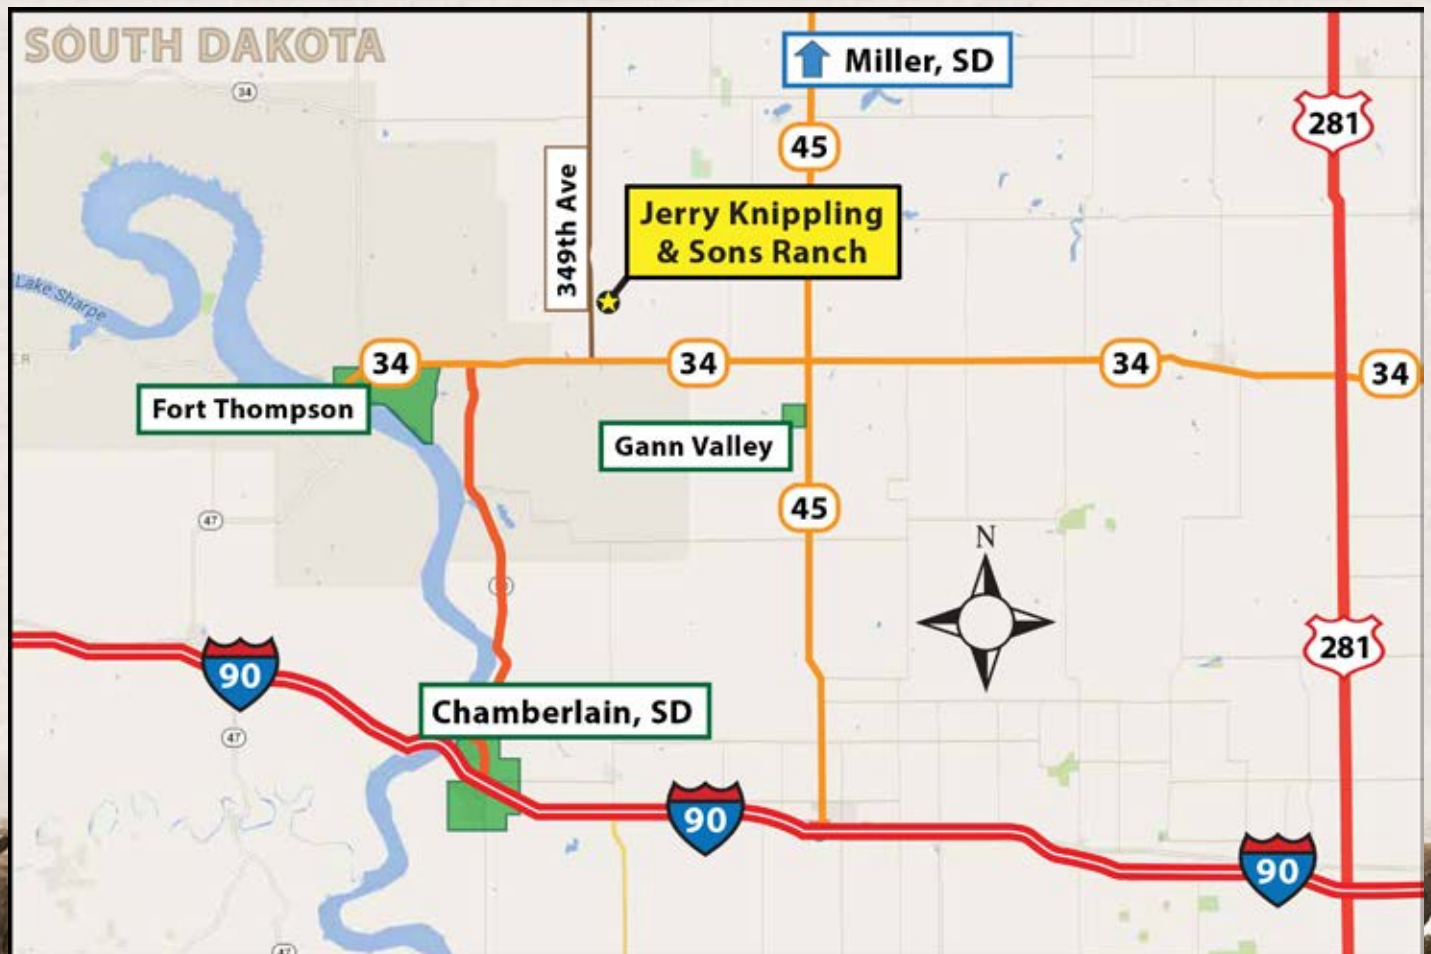

Knippling Hereford
34957 225th Street
Gann Valley, SD 57341

Address Service Requested

www.KnipplingHereford.com