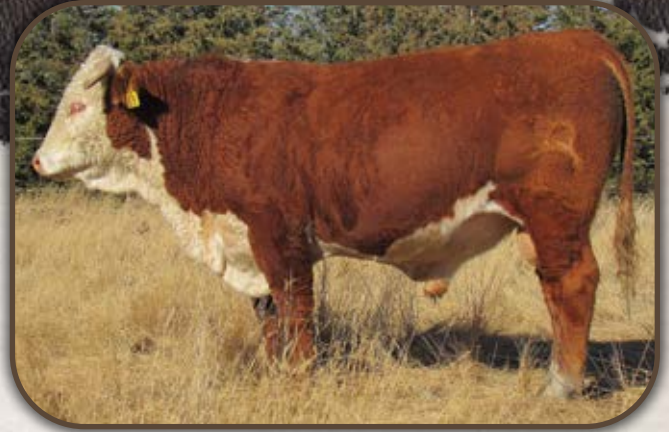

Lot 83

KR 41G LODESTAR 3218L

Reg. # 44484075 - DOB: 4/13/23

ACT. BW: **79**
205 WT: **700**
365 WT: **1100**
12/1/24 WT: **1550**
SCROTAL: **41**
DISPOSITION: **7**

CL1 DOMINO 5184C (CL 1 DOMINO 215Z
R 5184 NORTH STAR 41G CL1 DOMINETTE 123Y
R STARLETTE 921 K 64H RIBSTONE LAD 157K
R STARLETTE 708
R 0141 NORTH STAR 50B CL 1 DOMINO 0141 1ET
KR 50B STARLETTE 7140E R STARLETTE 458
KR 8Z BELLE 408B R 955W NORTH STAR 8Z
KBR 9014 BELLE 281Z

CE: +4.6 BW: 2.5 WW: 63 YW: 95 M: 32 MG: 64

Another 41G and 50B cross. They complement each other well with a good balance between length, depth, and thickness. Great numbers.