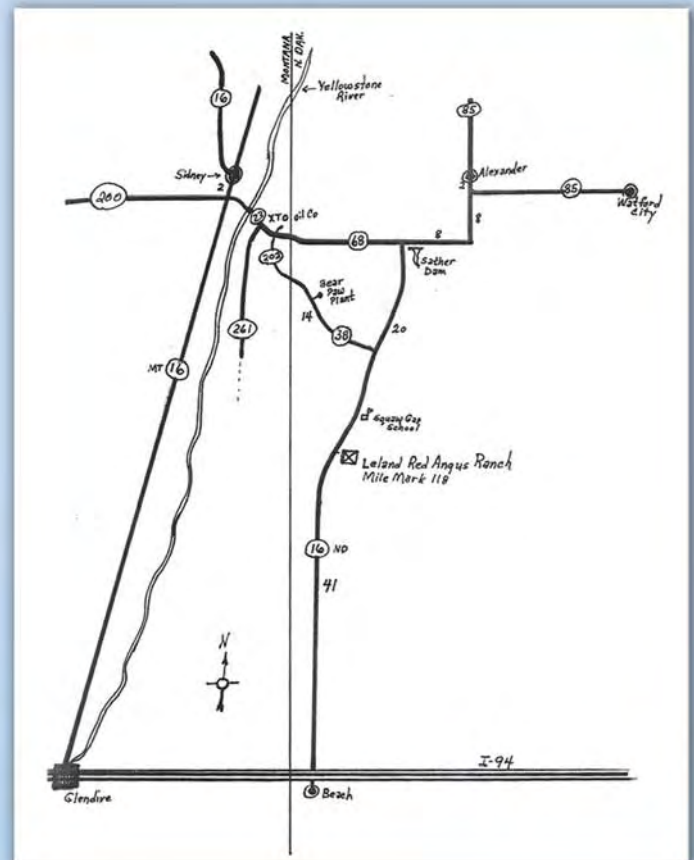

We endorse premium marketing programs for our customers, including Total Herd Reporting, the Feeder Calf Certification Program (FCCP) and Top Dollar Angus. We will pay for the first bag of 25 FCCP tags per bull purchased and, as a Seedstock Partner with Top Dollar Angus, we will endorse the enrollment of our customers' cattle that qualify, which historically yields substantial premiums at market time. FCCP tags provide genetic, age and source verification, a factor of value for both domestic and export markets.

Our bulls are guaranteed breeders with a breeding soundness and semen evaluation prior to delivery. Heifers are guaranteed open and ready to breed.

We continue to offer free delivery to central points up to 700 miles. Historically, when possible, we have delivered direct to your yard. However, due to age constraints and labor shortages, we may have to ask customers to accept central points with every effort to make it as convenient as possible.

We do recommend insurance, particularly on young bulls used in multiple breeding groups with older bulls.

As always, we are happy to assist in any specific selection needs and guarantee confidentiality, as well as lowest bid, on any sight-unseen purchases.

*Best wishes from all of us at
Leland Red Angus & Koester Red Angus*

View videos of each sale lot online at:
www.lelandredangus.com and
www.koesterredangus.com