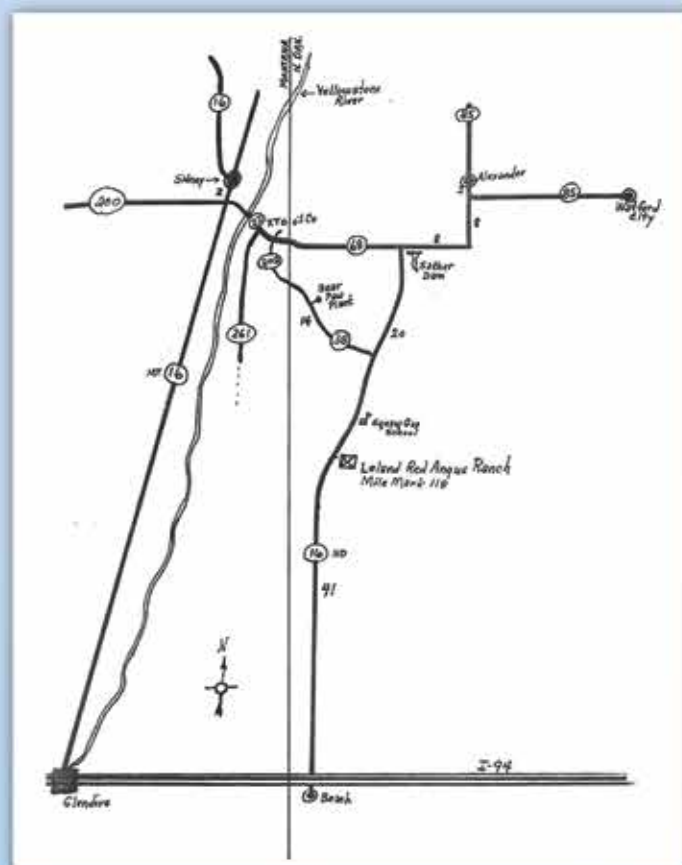

We conduct rigid selection practices to ensure the most accurate information available. These include traits not measured by the computer, but by cowboy logic – traits such as foot and udder structure, disposition, fleshing ability and survivability. Our cattle are guaranteed breeders, with the bulls passing a breeding soundness and semen evaluation. Heifers are guaranteed open and ready to breed.

We do recommend insurance, particularly on yearling bulls when used in multiple breeding groups with older bulls.

As always, we are happy to assist in any specific needs you may have for your program and guarantee confidentiality, as well as lowest bid, on any sight-unseen purchases.

We continue to offer free delivery to central points up to 500 miles. Historically, when possible, we have delivered direct to your yard. However, due to age constraints and labor shortages, we may have to ask customers to accept central points, with every effort to make it as convenient as possible.

*Best wishes from all of us at
Leland Red Angus &
Koester Red Angus*