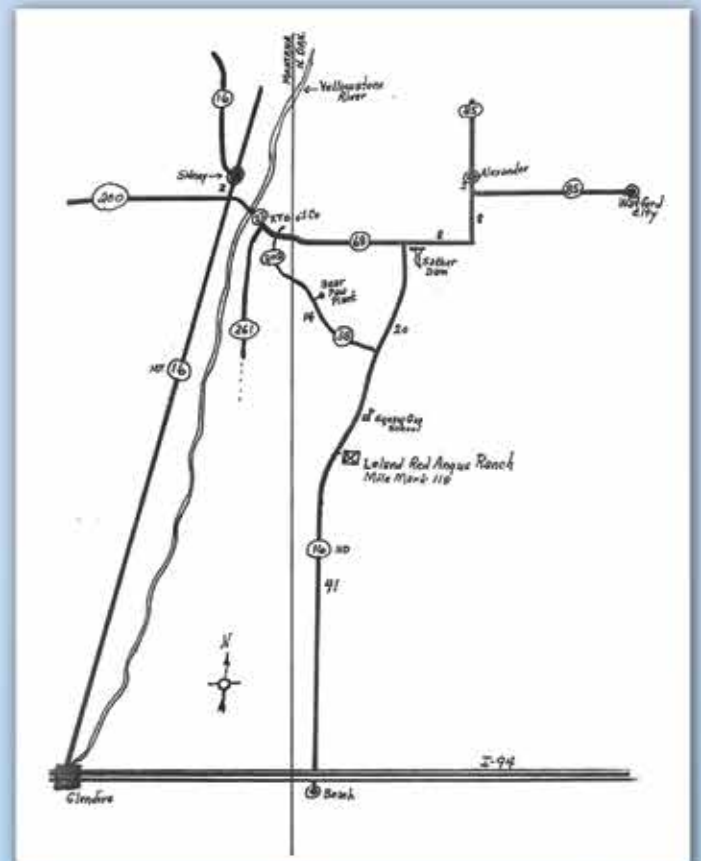

We conduct rigid selection practices to ensure the most accurate information available. These include traits not measured by the computer, but by cowboy logic – traits such as foot and udder structure, disposition, fleshing ability and survivability. Our cattle are guaranteed breeders, with the bulls passing a breeding soundness and semen evaluation. Heifers are guaranteed open and ready to breed.

We do recommend insurance, particularly on yearling bulls when used in multiple breeding groups with older bulls.

As always, we are happy to assist in any specific needs you may have for your program and guarantee confidentiality, as well as lowest bid, on any sight-unseen purchases.

We continue to offer free delivery to central points up to 500 miles. Historically, when possible, we have delivered direct to your yard. However, due to age constraints and labor shortages, we may have to ask customers to accept central points, with every effort to make it as convenient as possible.

*Best wishes from all of us at
Leland Red Angus &
Koester Red Angus*