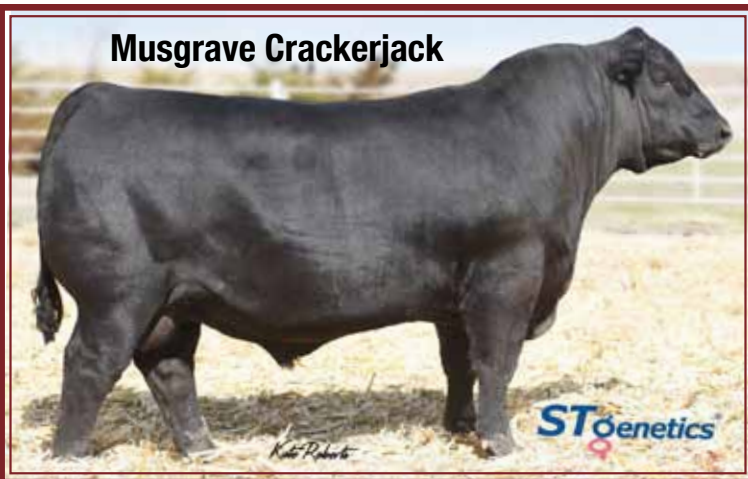

Circle L Landmark

Musgrave Crackerjack

Sire: **Musgrave Crackerjack**

Calved: 1/8/18	Reg #: 19202253	Freeze Brand: A811

- | LD Capitalist 316
- **Musgrave 316 Stunner**
- | MCATL Blackbird 831-1378
- | Musgrave Big Sky
- **Musgrave Rito Jet A649**
- | G C F Miss New Level R216
- Connealy Capitalist 028
- LD Dixie Erica 2053
- MCATL Pure Product 903-55
- MCATL Blackbird 1378-573
- Connealy Earnan 076E
- SAV Primrose 7861
- Ironwood New Level
- RR Rito Jet 7171

BW	WW	Milk	YW	Marb	RE	Fat
-1.3	60	28	109	.66	.70	.004

• We added Crackerjack to our sire line-up when Stunner semen was hard to get. His calves are born jet black with a lot of vigor and have proven to have above average performance.