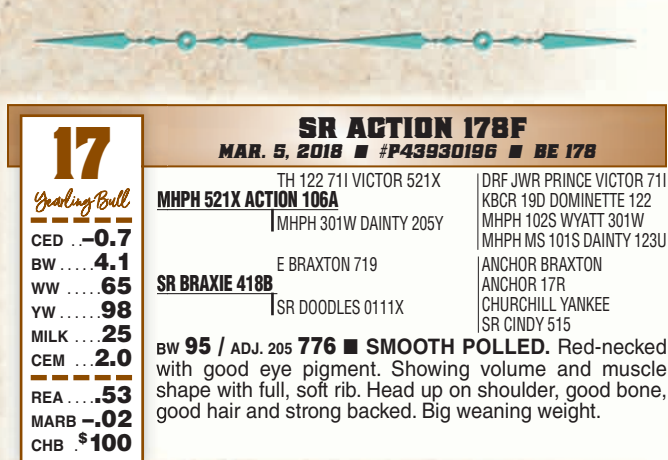

Stuber Sale Bulls

17
Yearling Bull

SR ACTION 178F
MAR. 5, 2018 ■ #P43930196 ■ BE 178

TH 122 711 VICTOR 521X	DRF JWR PRINCE VICTOR 711
MHPH 521X ACTION 106A	KBCR 19D DOMINETTE 122
MHPH 301W DAINTY 205Y	MHPH 102S WYATT 301W
	MHPH MS 101S DAINTY 123U
E BRAXTON 719	ANCHOR BRAXTON
SR BRAXIE 418B	ANCHOR 17R
SR DOODLES 0111X	CHURCHILL YANKEE
	SR CINDY 515

BW 95 / ADJ. 205 776 ■ SMOOTH POLLED. Red-necked with good eye pigment. Showing volume and muscle shape with full, soft rib. Head up on shoulder, good bone, good hair and strong backed. Big weaning weight.

CED	...-0.7
BW	...4.1
WW	...65
YW	...98
MILK	...25
CEM	...2.0
REA	...53
MARB	...02
CHB	...$100

13
Yearling Bull

SR DOMINATOR 138F
MAR. 3, 2018 ■ #43930585 ■ BE 138

CL 1 DOMINO 215Z	CL 1 DOMINO 9122W
BCC DOMINATOR 619D	CL 1 DOMINETTE 055X
BCC MISS BELL 206Z	BCC L1 HOGAN 710
	BCC LACEY 048X
SR NAVARRO 450X	UPS NAVARRO
SR NORA 5128C	SR ROSA 3125
SR VALORIE 758	BB 1065 DOMINO 4102
	SR PASSIA 423

BW 92 / ADJ. 205 604 ■ Two red eyes with large scrotal and gives a curly headed, masculine look. Complete and correct in his make-up, good body depth with a full rib capacity, smooth fronted with his head up on his shoulder. Good uddered dam comes from a family of growth females.

CED	...-0.1
BW	...3.6
WW	...54
YW	...99
MILK	...24
CEM	...3.4
REA	...41
MARB	...24
CHB	...$108

14
Yearling Bull

SR ACTION 148F
MAR. 4, 2018 ■ #43930185 ■ BE 148

TH 122 711 VICTOR 521X	DRF JWR PRINCE VICTOR 711
MHPH 521X ACTION 106A	KBCR 19D DOMINETTE 122
MHPH 301W DAINTY 205Y	MHPH 102S WYATT 301W
	MHPH MS 101S DAINTY 123U
NJW 73S W18 HOMETOWN 10Y	SHF WONDER M326 W18
SR 10Y WARDETTTE 411B	NJW P606 72N DAYDREAM 73S
GRNDVW CMR MS GARRETT 9029	CMR TF 242 GARRETT 430
	JWR 302H PRINCESS 151R

BW 95 / ADJ. 205 714 ■ POLLED. Extra rib volume and soft sided with moderate frame and full muscle expression. Out wide behind, deep sided, clean sheathed. EPD's are solid. Dam a moderate frame female with a lot of volume.

CED	...-0.8
BW	...3.7
WW	...63
YW	...95
MILK	...27
CEM	...-1.9
REA	...50
MARB	...05
CHB	...$93

15
Yearling Bull

SR MOTION 158F
MAR. 4, 2018 ■ #43930290 ■ BE 158

CL 1 DOMINO 386A	CL 1 DOMINO 1108Y
CL 1 DOMINO 6128D	CL 1 DOMINETTE 440P
CL 1 DOMINETTE 055X	CL 1 DOMINO 860U
	CL 1 DOMINETTE 7136T
CHURCHILL SENSATION 028X	UPS DOMINO 3027
SR SENITA 500C	CHURCHILL LADY 7202T
UU MS YANKEE 2199	H5 YANKEE 9198
	UU MS 7170 1238

BW 90 / ADJ. 205 681 ■ Extra good growth potential with an even, deep sided look that is wide down the top into his quarter. Correct structure, eye pigment, large, red scrotum and marked right. BW down, growth numbers up and excellent carcass with top-end calving ease direct.

CED	...7.2
BW	...1.5
WW	...58
YW	...92
MILK	...37
CEM	...4.6
REA	...62
MARB	...23
CHB	...$116