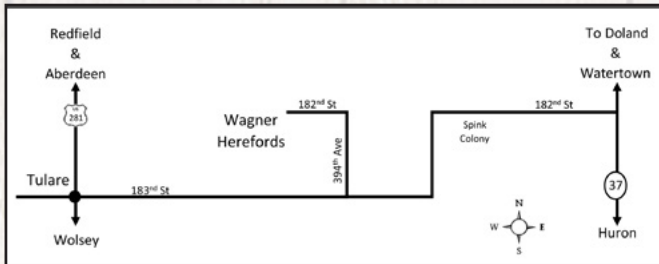

## Location

**Wagner Herefords | 39365 182nd Street, Redfield, SD**

### From Tulare & 183rd Street:

8 miles East on 183rd St, 1 mile North on 394th Ave, and ¼ mile West on 182nd Street

### From Hwy 37 & 182nd Street:

4 miles West on 182nd St, 1 mile South on 396th Ave, 2 miles West on 183rd St, 1 mile North on 394th Ave, and ¼ mile West on 182nd St.