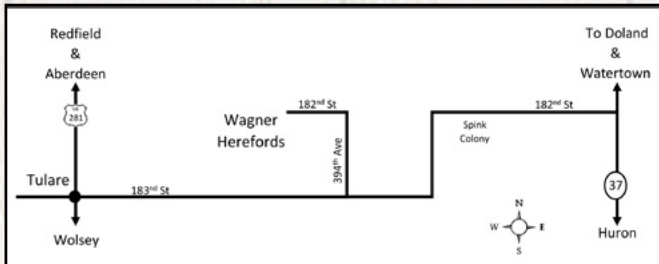

Location

Wagner Herefords | 39365 182nd Street, Redfield, SD

From Tulare & 183rd Street:

8 miles East on 183rd St, 1 mile North on 394th Ave, and ¼ mile West on 182nd Street

From Hwy 37 & 182nd Street:

4 miles West on 182nd St, 1 mile South on 396th Ave, 2 miles West on 183rd St, 1 mile North on 394th Ave, and ¼ mile West on 182nd St.