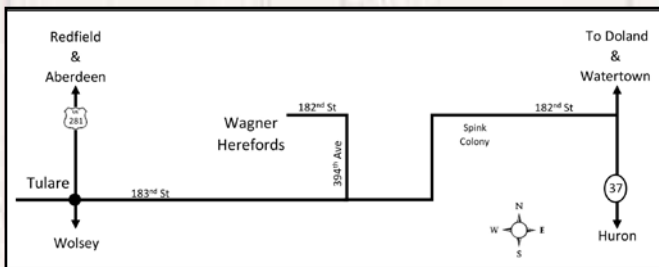

## Location

**Wagner Herefords | 39365 182nd Street, Redfield, SD**

### From Tulare & 183rd Street:

8 miles East on 183rd St, 1 mile North on 394th Ave, and ¼ mile West on 182nd Street

### From Hwy 37 & 182nd Street:

4 miles West on 182nd St, 1 mile South on 396th Ave, 2 miles West on 183rd St, 1 mile North on 394th Ave, and ¼ mile West on 182nd St.