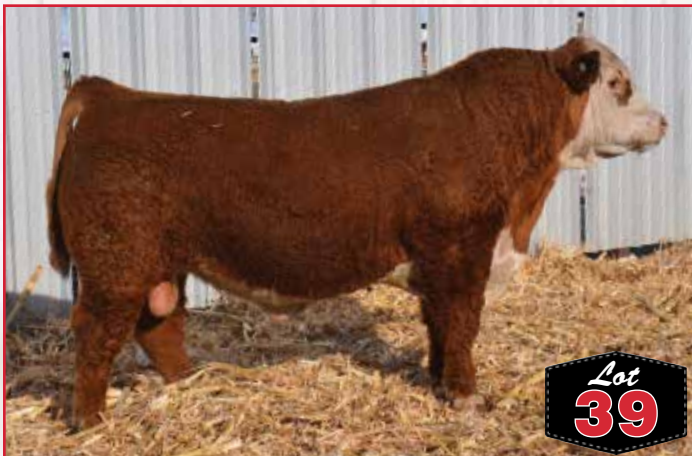

SHF WONDER M326 W18 ET
UPS MISS DIAMOND 1353
KJ HVH 33N REDEEM 485T ET
ECR MS BOOMER 8505

Act. BW
82 lbs

DVOR 468Z 159P BOND 431 ET
WH MISS BOND 46D
RW MISS SPIKE A194

TH 89T 755T VICTOR 468Z
STAR TCF ADV ORALEE 159P ET
K&B 6052 SPIKE 9164W
RCC ISABEL 774

Act. WW
784 lbs

CE	BW	WW	YW	MM	M&G	CHB
2.4	2.9	60	93	30	60	114

WW Ratio
108

A 7150 son WW ratio 108.

WH ENDURANCE 76J

AHA #44303556 | DOB: 3/27/21 | Tattoo: 76J | POLLED

NJW 79Z Z311 ENDURE 173D ET
ECR 173D ENDURANCE 8197
ECR LADY FLOW 211ET

KCF BENNETT ENCORE Z311 ET
BW 91H 100W RITA 79Z ET
DKF RO CASH FLOW 0245 ET
RV GOLDEN LADY 5064

Act. BW
91 lbs

ECR BAR JOHN 5009
WH MISS BAR JOHN 5009 01E
JDH AH MS W18 DIMAGGIO 37C ET

BAR JZ SHOW OF FORCE 005Z
ECR LADY REDEEM 3136
H DIMAGGIO 2094 ET
MPH M326 RIVA W18

Act. WW
782 lbs

CE	BW	WW	YW	MM	M&G	CHB
-2	5	75	116	30	67	126

WW Ratio
107

Top 1% WW EPD and top 5% YW EPD Dam 01E produced a good one here.

WH ENDURANCE 93J

AHA #44303620 | DOB: 4/1/21 | Tattoo: 93J | POLLED

NJW 79Z Z311 ENDURE 173D ET
ECR 173D ENDURANCE 8197
ECR LADY FLOW 211ET

KCF BENNETT ENCORE Z311 ET
BW 91H 100W RITA 79Z ET
DKF RO CASH FLOW 0245 ET
RV GOLDEN LADY 5064

Act. BW
93 lbs

H/TSR/CHEZ/FULL THROTTLE ET
WH MISS FULL THROTTLE 12D
RW MISS VICTOR A50

H WCC/WB 668 WYARNO 9500 ET
R SWEET RED WINE 039
TH 43P 719T VICTOR 467Y ET
RW MISS EUREKA Y42

Act. WW
794 lbs

CE	BW	WW	YW	MM	M&G	CHB
1.3	3.1	61	97	24	55	132

WW Ratio
108

A balanced EPD profile out of our Endure son with a CHB in the top 15%.

WH GOOD NEWS 35J

AHA #44303437 | DOB: 3/16/21 | Tattoo: 35J | POLLED

TH 13Y 358C BOTTOM LINE 206E
TH 312A 206E GOOD NEWS 506G ET
FTF TRUSTING LADY 312A

TH 403A 475Z PIONEER 358C ET
TH 54W 719T BETH 13Y
NJW 73S M326 TRUST 100W ET
FTF BOOM AND BLOOM 8211U

Act. BW
85 lbs

JDH AH 349 REDEEM 27A ET
RW MISS REDEEM C57
RW MISS RELOAD Y54

KJ HVH 33N REDEEM 485T ET
CRR D03 VIOLET 349
RW MR RELOAD 8147
HH MISS HUNTER 523M

Act. WW
570 lbs

CE	BW	WW	YW	MM	M&G	CHB
-0.1	3.5	64	109	24	56	103

WW Ratio
100

A top 10% YW EPD with produce high growth feeder cattle.