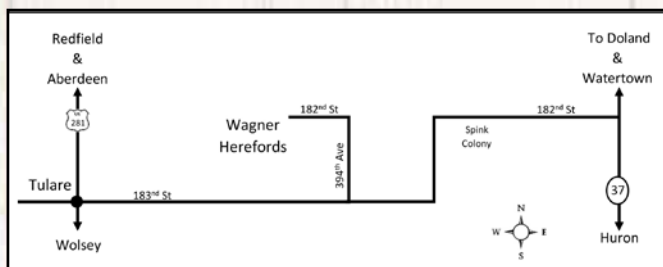

Schedule

Saturday, February 22, 2025

Open House beginning at 11:30 am

Sale Closing 2:30 pm (Race Horse Style)

Location

Wagner Herefords | 39365 182nd Street, Redfield, SD

From Tulare & 183rd Street:

8 miles East on 183rd St, 1 mile North on 394th Ave, and ¼ mile West on 182nd Street

From Hwy 37 & 182nd Street:

4 miles West on 182nd St, 1 mile South on 396th Ave, 2 miles West on 183rd St, 1 mile North on 394th Ave, and ¼ mile West on 182nd St.

Sale Day Contacts

Reese Wagner.....	605.450.1085
Elly Jo Wagner.....	605.450.9790
Ivan Blume.....	605.460.2665
Mitchell VanderWal.....	605-887-7777

Sale Staff

Phil Eggers, The Livestock Link.....	605.351.5438
Marc Hotchkiss, The Livestock Link.....	605.490.1513
Jared Knock, Dakota Vision Ag.....	605.881.2375

Special Guests

Dr. Gena Neu, Veterinarian, The Vet.....	605.460.1654
Dr Eric Knock, Veterinarian, Prairie View Vet Clinic.....	605.635.4086
Beth Baloun, Nutritionist, Dakotaland Feeds.....	605.871.9896

TERMS: The terms of the sale are cash and all settlements must be made at the close of the auction. All cattle will sell according to the terms and conditions of their respective breed.

GUARANTEE: Bulls selling for $3,500 or more will be guaranteed for his first 60 day breeding period. If he fails to breed, the seller will provide a suitable replacement or credit buyer at next sale. We recommend that all bulls be semen tested prior to being turned out to pasture. Please contact seller before you cull your animal. All guarantees are between buyer and seller.

Bred Heifers: All bred heifers are considered "safe with calf" day of sale, and will be considered a breeder, no further guarantees will apply.